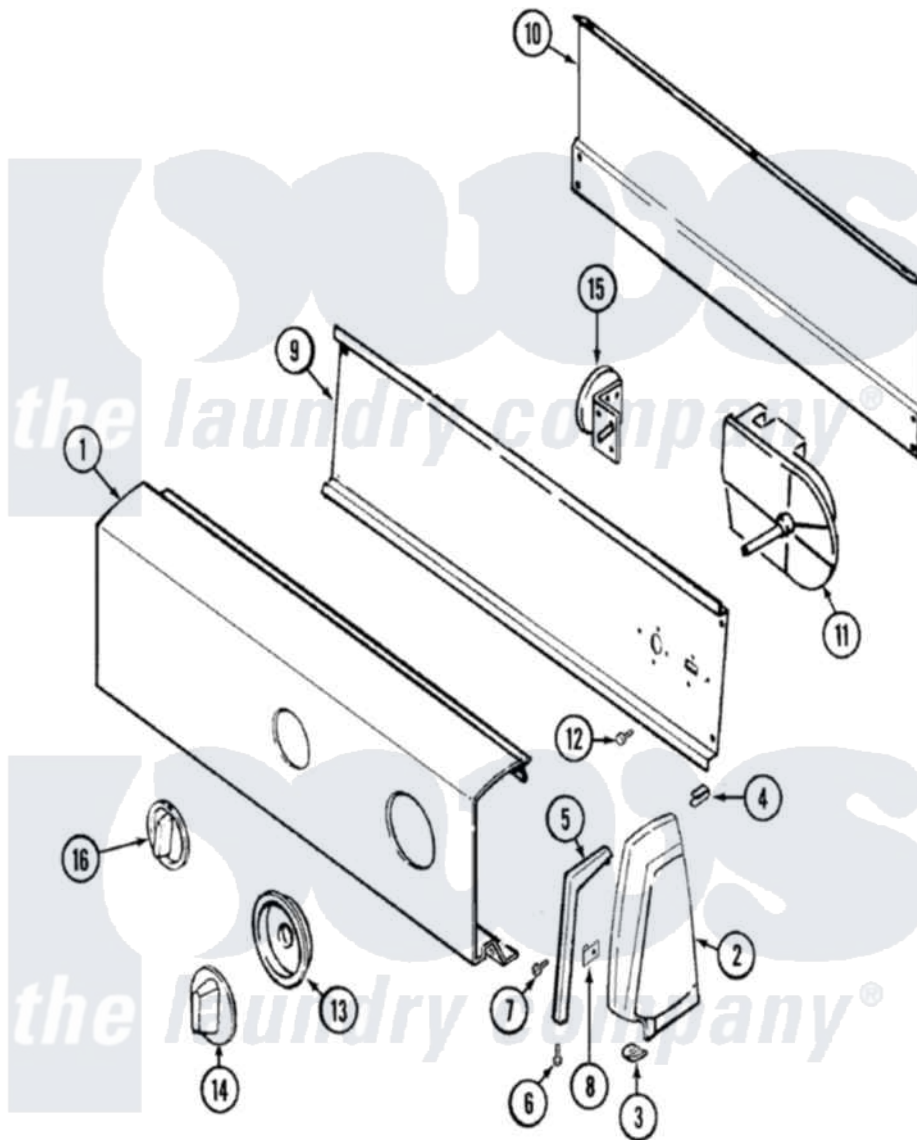

Crosley CW22B5V 02 - CONTROL PANEL

Crosley [Residential Crosley CW22B5V Washer Parts](#) Parts Diagram 02 - CONTROL PANEL
 Click on the part number to view part

Item	Original Part Number	Replaced By	Status	Part Description
1	21001187			Panel, Control
"	25-7496	25-7760		Screw
2	25-7496	25-7760		Screw
"	35-2669		Not Available	CAP, END (LT)(WHT)
"	35-2668	21001453		Cap- End
"	25-7702			Speedclip, End Cap To Control Panel
3	25-7851			Speedclip, End Cap To Top
"	25-7697	25-2219		Screw
4	25-7435	33002917		Screw, No.10-16
"	25-7852			Speedclip, Rr Shld To End Cap
5	31001055		Not Available	TRIM, ENDCAP (LT WHT)
"	31001054		Not Available	TRIM, ENDCAP (RT WHT)
6	25-7760			Screw
7	25-3092	90767		Screw, 8A X 3/8 HeX Washer Head Tapping

8	25-7702		Speedclip, End Cap To Control Panel
9	31001128	Not Available	SHIELD, CONTROL
"	31001146	31001193	Pad, Shield
10	25-3457		Screw, Sems
"	25-3092	90767	Screw, 8A X 3/8 HeX Washer Head Tapping
"	35-2688	21001460	Shield, Rear
"	25-7853	25-7933	Ring, Retaining
11	21001340		Timer
"	35-3839		Timer
12	31001029	3400094	Screw, 10-32 X 3/8
13	35-4199	21001499	Skirt Ri
14	35-4196		Timer Knob
15	35-3691	21001554	Switch, Water Level
"	25-3092	90767	Screw, 8A X 3/8 HeX Washer Head Tapping
16	35-3975	21002196	Knob-Selector
NI	21001203	Not Available	MANUAL, USE & CARE
"	21001033	Not Available	MANUAL, USE & CARE
"	16002080	Not Available	GUIDE, QUICK REF - CROSLEY