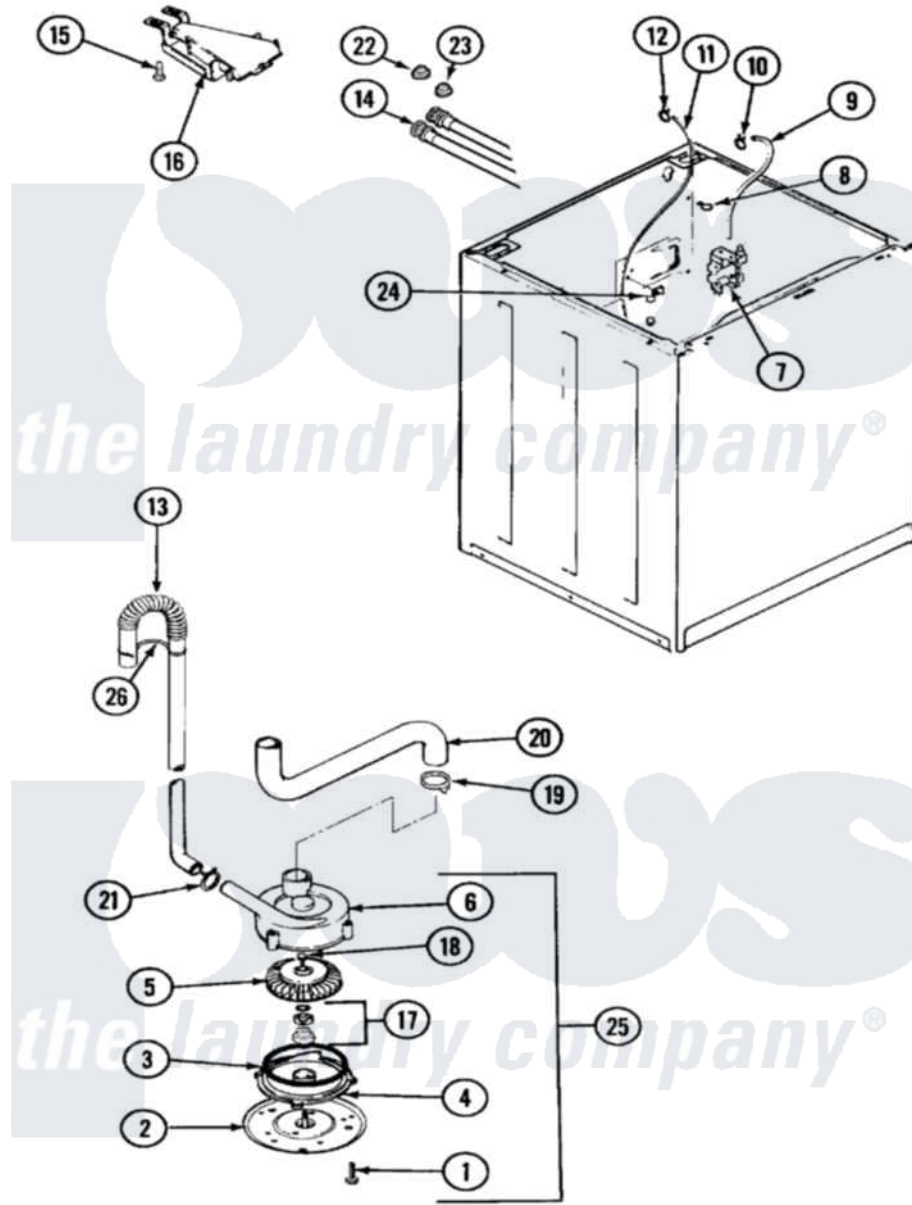

# Crosley CW22B5V 03 - MOTOR & PUMP

Crosley [Residential Crosley CW22B5V Washer Parts](#) Parts Diagram 03 - MOTOR & PUMP  
 Click on the part number to view part

Item	Original Part Number	Replaced By	Status	Part Description
1	25-7419		Not Available	SCREW
2	33-6035		Not Available	PLATE & PULLEY ASSY.
3	<a href="#">33-6032</a>			Gasket
4	<a href="#">35-2058</a>			Base, Pump
5	35-2057	<a href="#">35-6465</a>		Pump Assem
6	35-2056		Not Available	HOUSING, PUMP
7	<a href="#">35-2374N</a>			Valve, Water
"	21001378	<a href="#">35-2374N</a>		Valve, Water
"	21001396	<a href="#">35-2374N</a>		Valve, Water
"	<a href="#">25-7430</a>			Clip, Wiring Harness
8	25-7867	<a href="#">596669</a>		Clamp, Manifold
9	35-2378	<a href="#">12002749</a>		Hose, Flume Kit
10	25-7867	<a href="#">596669</a>		Clamp, Manifold
11	21001064	<a href="#">21001748</a>		Hose, Pressure Switch
"	35-0706		Not Available	PAD, FOAM
12	25-7796	<a href="#">596669</a>		Clamp, Manifold

13	35-3539	<a href="#">21001872</a>	Hose, Drain
14	33-7046	<a href="#">89503</a>	Hose-Inlet
"	35-0873	<a href="#">76313</a>	Hosefill
15	25-3092	<a href="#">90767</a>	Screw, 8A X 3/8 HeX Washer Head Tapping
16	35-2051	<a href="#">21001760</a>	Flume Assembly / Water Diverter
17	<a href="#">35-0707</a>		Seal, Seat And "O" Ring
18	25-7828	<a href="#">489483</a>	Screw 10-32 X 1/2
19	25-6068	<a href="#">285655</a>	Clamp, Hose
20	35-3584	<a href="#">21001915</a>	Hose, Tub To Pump
21	25-7080	<a href="#">285655</a>	Clamp, Hose
22	<a href="#">25-7048</a>		Washer
23	<a href="#">33-4264N</a>		Strainer And Washer Kit
24	<a href="#">33-6099</a>		Clamp
25	35-3834	<a href="#">35-6465</a>	Pump Assem
"	<a href="#">35-2344</a>		Restrictor, Flow
26	33-9537	<a href="#">22003814</a>	Retainer, Drain Hose