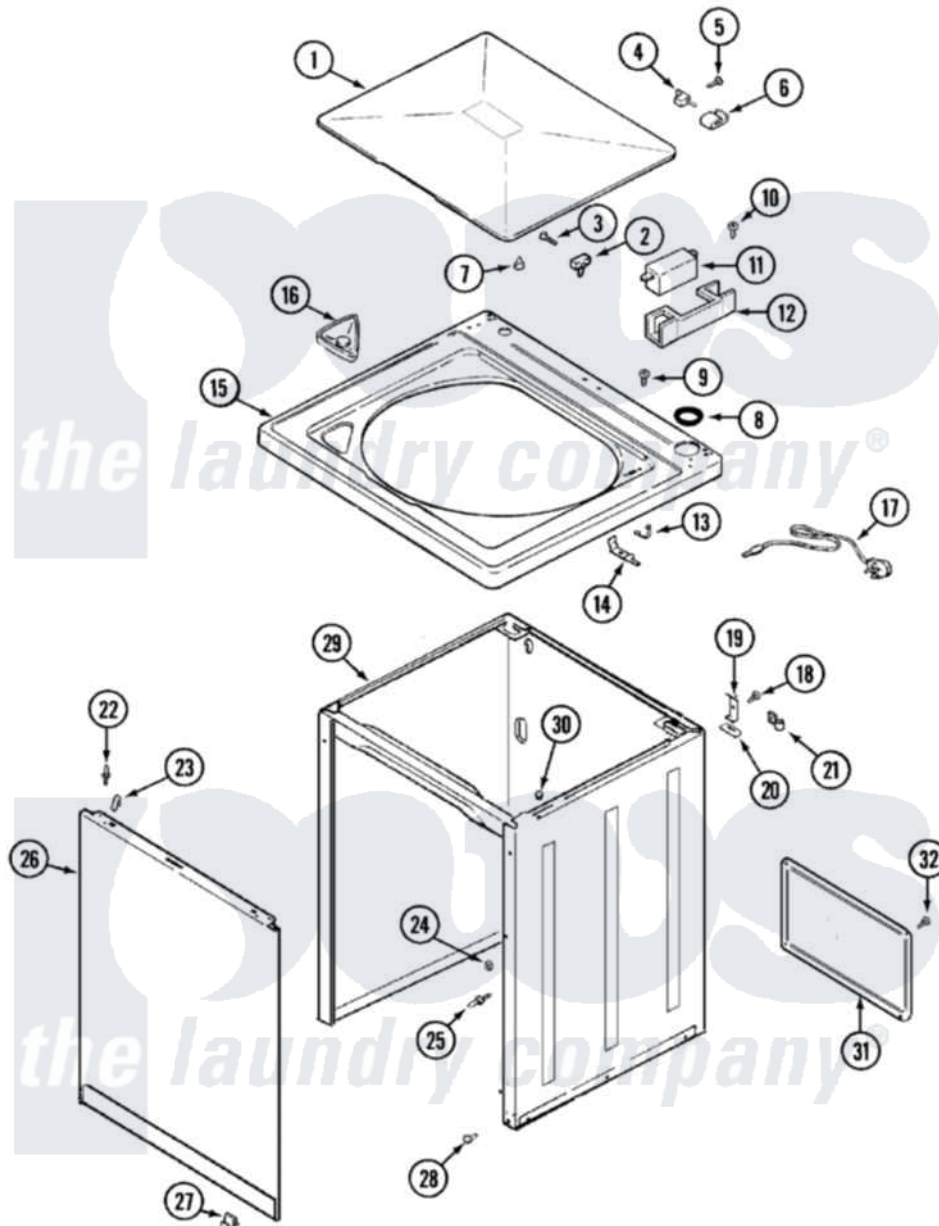

Crosley CW22B5V 04 - TOP

Crosley [Residential Crosley CW22B5V Washer Parts](#) Parts Diagram 04 - TOP
 Click on the part number to view part

Item	Original Part Number	Replaced By	Status	Part Description
1	35-2026			Lid
2	25-7436			Nylite Washer
"	43-0057			Actuator, Door Switch
3	25-7438			Screw
4	35-2045			Pin, Hinge
5	25-7893			Screw
6	35-2044			Hinge, Lid
7	35-0581			Bumper, Door
8	35-2063			Bushing, Insulator
9	25-7662	7101P012-60		Screw
10	21001136	3400872		Screw, 8-18 X 3/8
11	21001137	12001187		Kit, Lid Switch Assembly
"	35-2904		Not Available	PAD, LID SWITCH
"	21001148	12001187		Kit, Lid Switch Assembly
12	21001135			Housing, Lid Switch
13	25-7878			Clip

14	21001134		Lever, Lid Switch
15	35-2739		Top, Cabinet
16	21001167		Dispenser, Bleach
17	35-0680	Not Available	CORD, POWER
18	25-7893		Screw
19	35-2846		Hinge, Cabinet Top
20	35-4128		Pad, Hinge
21	25-7796	596669	Clamp, Manifold
22	53-0643		Pin, Locator
23	25-7220		Clip, Cabinet Top
24	25-0224	3400029	Nut, Adapter Plate
25	53-0643		Pin, Locator
26	35-2084		Panel, Front
"	21001171	21001281	Damper, Sound Pad
27	53-0120		Clip, Front Panel
28	35-4129		Bumper, Cabinet
29	35-2106	21001871	Cabinet
30	33-2653		Bumper, Cabinet
31	35-2108	21001871	Cabinet
32	25-7732	681414	Screw, 10AB X 1/2