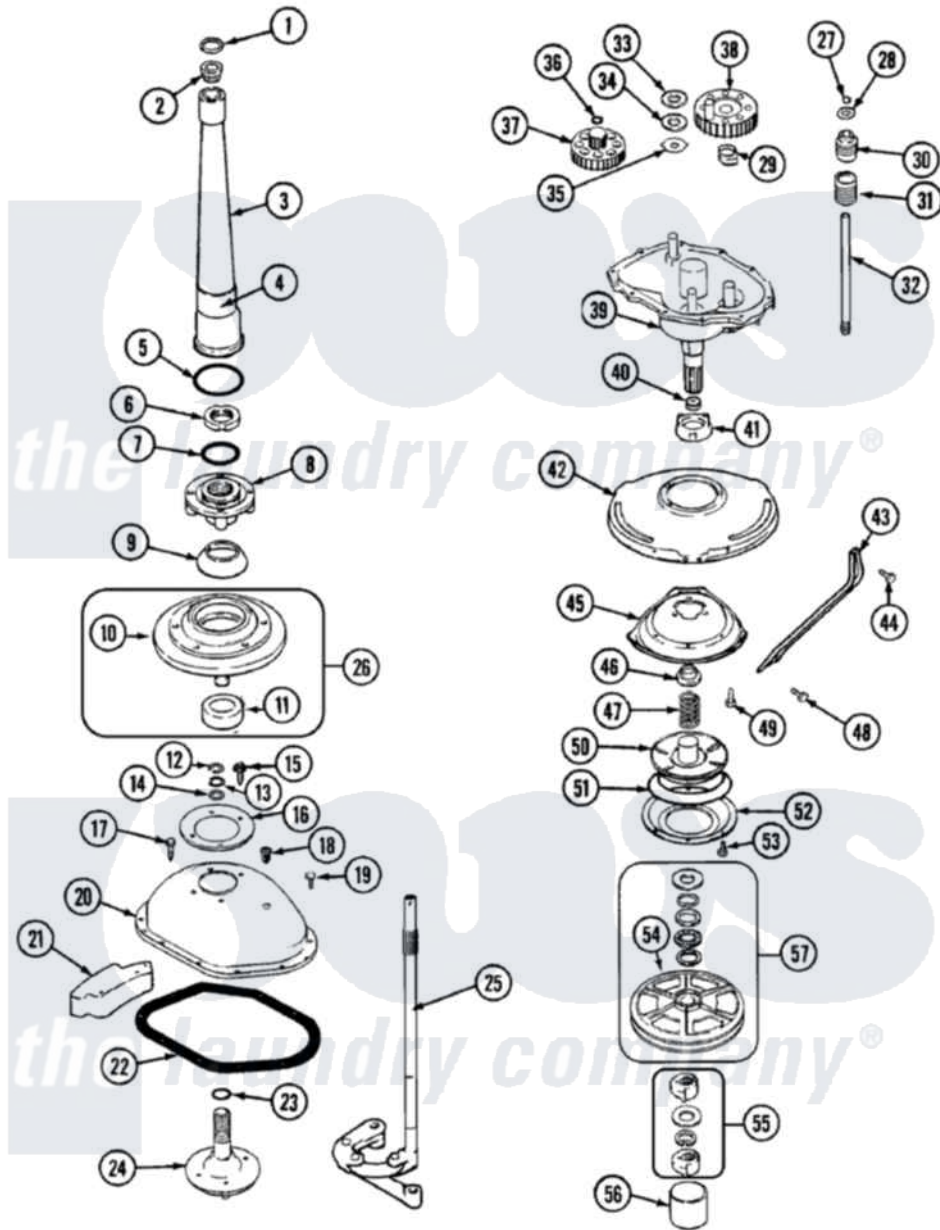

Crosley CW22B5V 05 - TRANSMISSION

Crosley [Residential Crosley CW22B5V Washer Parts](#) Parts Diagram 05 - TRANSMISSION
 Click on the part number to view part

Item	Original Part Number	Replaced By	Status	Part Description
1	25-7941			"O" Ring, Agr Drive Shaft
2	21001066			Bearing, Centerpost
3	35-2792	21001401		Center Pos
4	33-6790			Bearing, Agitator
"	35-2983		Not Available	CENTERPOST ASSY.
5	35-2906			Seal, Centerpost Bottom
6	35-2791			Nut, Spin Tube
7	25-7938			"O" Ring, Basket Drive Hub
8	35-3647	W10219156		Tub Seal
9	35-2974			Tub Seal/Hub Assembly
10	35-2716	12001561		Bearing And Seal Housing Assembly
11	35-2205			Bearing, Spin
"	35-2972	12001561		Bearing And Seal Housing Assembly
12	25-7949		Not Available	RING, RETAINING (AG. SHAFT)