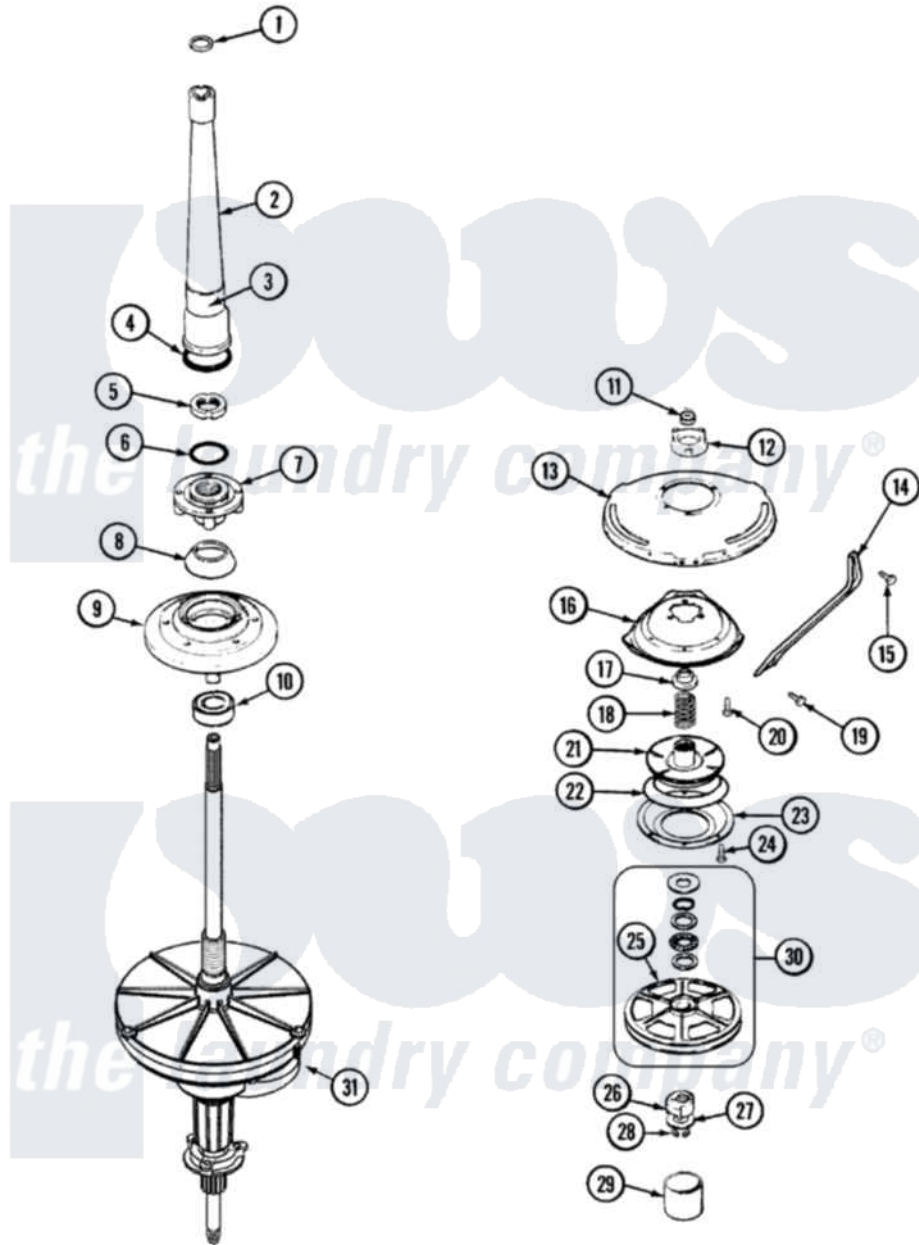

# Crosley CW22B5V 06 - TRANSMISSION, DUAL DRIVE

Crosley [Residential Crosley CW22B5V Washer Parts](#) Parts Diagram 06 - TRANSMISSION, DUAL DRIVE  
 Click on the part number to view part

Item	Original Part Number	Replaced By	Status	Part Description
1	<a href="#">25-7941</a>			"O" Ring, Agrtr Drive Shaft
2	35-2792	<a href="#">21001401</a>		Center Pos
3	<a href="#">33-6790</a>			Bearing, Agitator
"	35-2983		Not Available	CENTERPOST ASSY.
4	<a href="#">35-2906</a>			Seal, Centerpost Bottom
5	<a href="#">35-2791</a>			Nut, Spin Tube
6	<a href="#">25-7938</a>			"O" Ring, Basket Drive Hub
7	35-3647	<a href="#">W10219156</a>		Tub Seal
8	<a href="#">35-2974</a>			Tub Seal/Hub Assembly
9	35-2716	<a href="#">12001561</a>		Bearing And Seal Housing Assembly
10	35-2972	<a href="#">12001561</a>		Bearing And Seal Housing Assembly
"	<a href="#">35-2205</a>			Bearing, Spin
"	<a href="#">12001561</a>			Bearing And Seal Housing Assembly
11	35-2010	<a href="#">207843</a>		Lip Seal Repair Kit