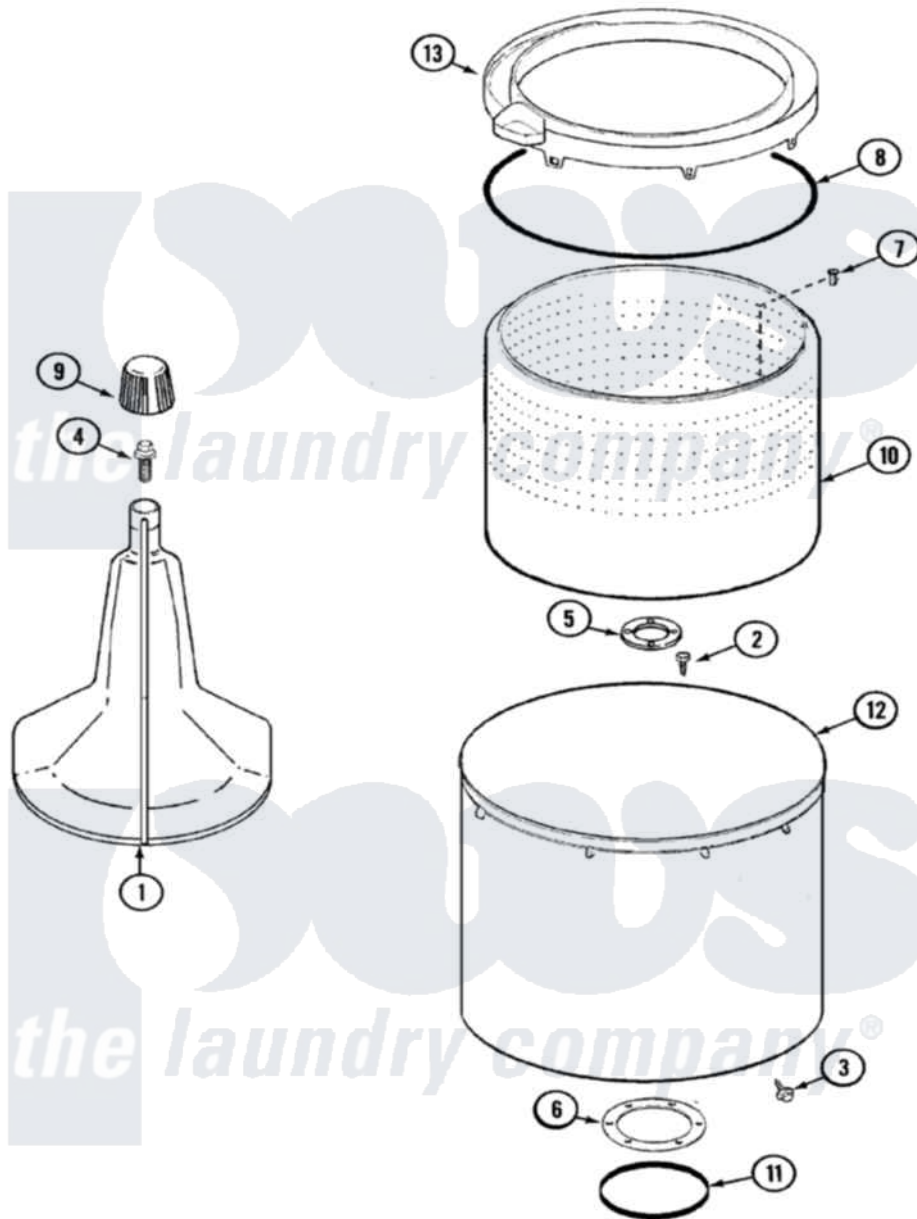

# Crosley CW22B5V 07 - TUB

Crosley [Residential Crosley CW22B5V Washer Parts](#) Parts Diagram 07 - TUB  
 Click on the part number to view part

Item	Original Part Number	Replaced By	Status	Part Description
1	<a href="#">35-3580</a>			Agitator
2	<a href="#">21001063</a>			Screw, Shoulder
3	25-7953	<a href="#">22002933</a>		Screw
4	25-7948	<a href="#">W10309247</a>		Screw
5	<a href="#">35-3685</a>			Gasket, Basket To Centerpost
6	<a href="#">35-3686</a>			Gasket, Tub To Housing
7	25-7967	<a href="#">3400504</a>		Screw
8	<a href="#">35-2328</a>			Seal, Tub Top
9	<a href="#">35-2733</a>			Cap, Agitator
10	35-3687		Not Available	BASKET, SPIN
11	<a href="#">35-2978</a>			Seal, Tub/Housing
12	<a href="#">35-3700</a>			Tub Assembly
13	35-3578		Not Available	TOP, TUB
"	35-2262		Not Available	SHIELD, TUB TOP