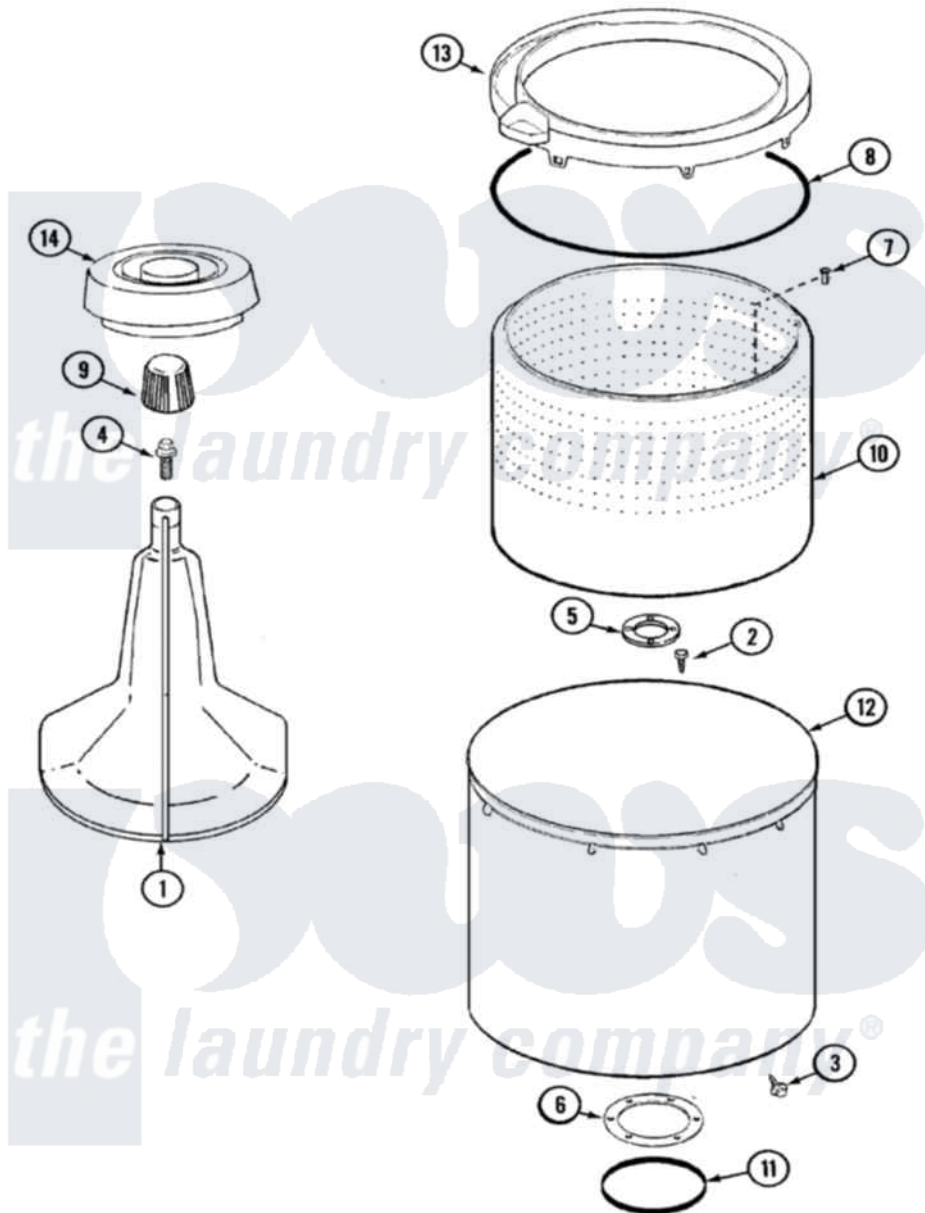

Crosley CW22B6M 07 - TUB

Crosley [Residential Crosley CW22B6M Washer Parts](#) Parts Diagram 07 - TUB
 Click on the part number to view part

Item	Original Part Number	Replaced By	Status	Part Description
1	35-3580			Agitator
2	21001063			Screw, Shoulder
3	25-7953	22002933		Screw
4	25-7948	W10309247		Screw
5	35-3685			Gasket, Basket To Centerpost
6	35-3686			Gasket, Tub To Housing
7	25-7967	3400504		Screw
8	35-2328			Seal, Tub Top
9	35-2733			Cap, Agitator
10	35-3687		Not Available	BASKET, SPIN
11	35-2978			Seal, Tub/Housing
12	35-3700			Tub Assembly
13	35-3578		Not Available	TOP, TUB
"	35-2262		Not Available	SHIELD, TUB TOP
14	35-2550			Dispenser, Rinse