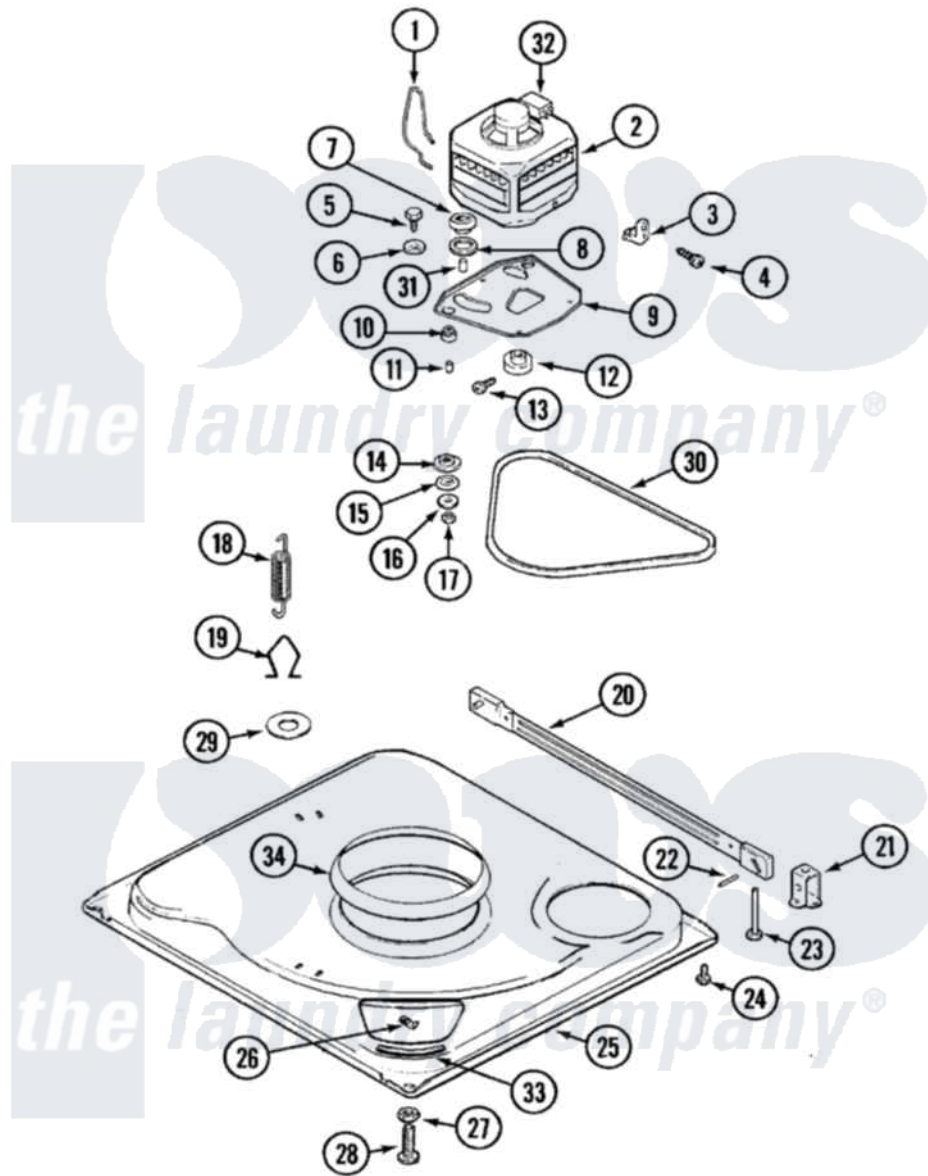

Crosley CW22B6V 01 - BASE

Crosley [Residential Crosley CW22B6V Washer Parts](#) Parts Diagram 01 - BASE
 Click on the part number to view part

Item	Original Part Number	Replaced By	Status	Part Description
1	21001110	22004376		Spring, Motor Pivot
2	21001170			Motor And Pulley/Plate Assembly
"	21001400			Motor/Plate Assembly
3	21001109	21001486		Foot Slide, Isolator
4	25-7418	33001178		Back, Tumbler
5	25-7833	21001977		Screw
6	25-7834			Washer, Motor/Base Screw
7	33-9946			Isolator, Motor
8	35-3570			Washer, Motor Pivot
9	21001111	21001783		Plate And Screw Assembly
10	35-3646			Isolator, Motor Plate
11	25-7831			Spacer, Mounting
12	21001108			Pulley, Motor
13	25-7117			Set Screw
14	35-3571			Slide, Motor Pivot
15	33-9967			Washer, Motor Isolator

16	25-7047		Washer, Flat
17	25-7325	Y707702	Locknut
18	21001138	22002922	Tool, Spring Removal
"	21001165		Spring, Suspension
19	21001166		Hook, Suspension Spring
20	35-2049	21001881	Bar, Stabilizer
21	35-2046		Bracket, Stabilizer
22	35-2052		Pin, Stabilizer
23	35-3020	22004469	Leg And Foot Self Stabalizing
24	25-7828	489483	Screw 10-32 X 1/2
25	21001169	12002701	Base Kit
26	25-7845		Speednut, Motor
27	25-7915		Hex Nut
28	35-0837	25001119	Foot And Pad Assembly
"	35-3507	25001119	Foot And Pad Assembly
29	Y25-7951		Washer, Suspension Hook
30	21352320		Belt, Drive
31	25-7830		Spacer
32	33-9765		Switch, Motor
33	35-2065		Pad, Motor Plate
34	21001161	21002026	Snubber