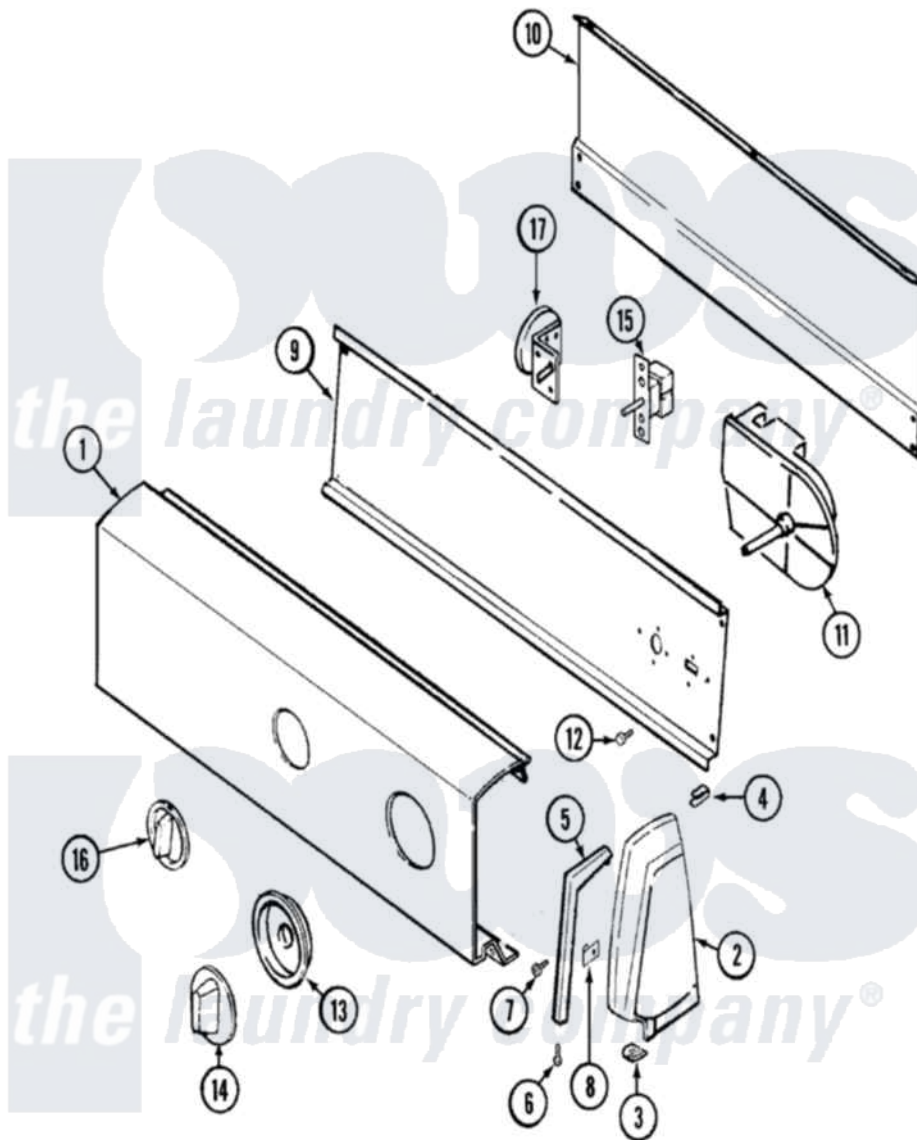

Crosley CW22B6V 02 - CONTROL PANEL

Crosley [Residential Crosley CW22B6V Washer Parts](#) Parts Diagram 02 - CONTROL PANEL
 Click on the part number to view part

| Item | Original Part Number | Replaced By | Status | Part Description |
|------|--------------------------|--------------------------|---------------|---|
| 1 | 21001181 | | | Panel, Control |
| " | 25-7496 | 25-7760 | | Screw |
| " | 25-7702 | | | Speedclip, End Cap To Control Panel |
| 2 | 35-2669 | | Not Available | CAP, END (LT)(WHT) |
| " | 35-2668 | 21001453 | | Cap- End |
| 3 | 25-7851 | | | Speedclip, End Cap To Top |
| " | 25-7697 | 25-2219 | | Screw |
| 4 | 25-7435 | 33002917 | | Screw, No.10-16 |
| " | 25-7852 | | | Speedclip, Rr Shld To End Cap |
| 5 | 31001055 | | Not Available | TRIM, ENDCAP (LT WHT) |
| " | 31001054 | | Not Available | TRIM, ENDCAP (RT WHT) |
| 6 | 25-7760 | | | Screw |
| 7 | 25-3092 | 90767 | | Screw, 8A X 3/8 HeX Washer Head Tapping |
| 8 | 25-7702 | | | Speedclip, End Cap To Control Panel |

| | | | |
|----|--------------------------|--------------------------|---|
| 9 | 31001128 | Not Available | SHIELD, CONTROL |
| " | 31001146 | 31001193 | Pad, Shield |
| 10 | 25-3457 | | Screw, Sems |
| " | 25-7853 | 25-7933 | Ring, Retaining |
| " | 35-2688 | 21001460 | Shield, Rear |
| " | 25-3092 | 90767 | Screw, 8A X 3/8 HeX Washer Head Tapping |
| 11 | 35-3840 | | Timer |
| " | 21001341 | | Timer |
| 12 | 31001029 | 3400094 | Screw, 10-32 X 3/8 |
| 13 | 35-4199 | 21001499 | Skirt Ri |
| 14 | 35-4196 | | Timer Knob |
| 15 | 21001139 | | Switch, Water Temp. 3 Position |
| " | 25-3092 | 90767 | Screw, 8A X 3/8 HeX Washer Head Tapping |
| 16 | 35-3975 | 21002196 | Knob-Selector |
| 17 | 35-3691 | 21001554 | Switch, Water Level |
| " | 25-3092 | 90767 | Screw, 8A X 3/8 HeX Washer Head Tapping |
| NI | 21001204 | Not Available | MANUAL, USE & CARE |
| " | 21001033 | Not Available | MANUAL, USE & CARE |
| " | 16002080 | Not Available | GUIDE, QUICK REF - CROSLEY |