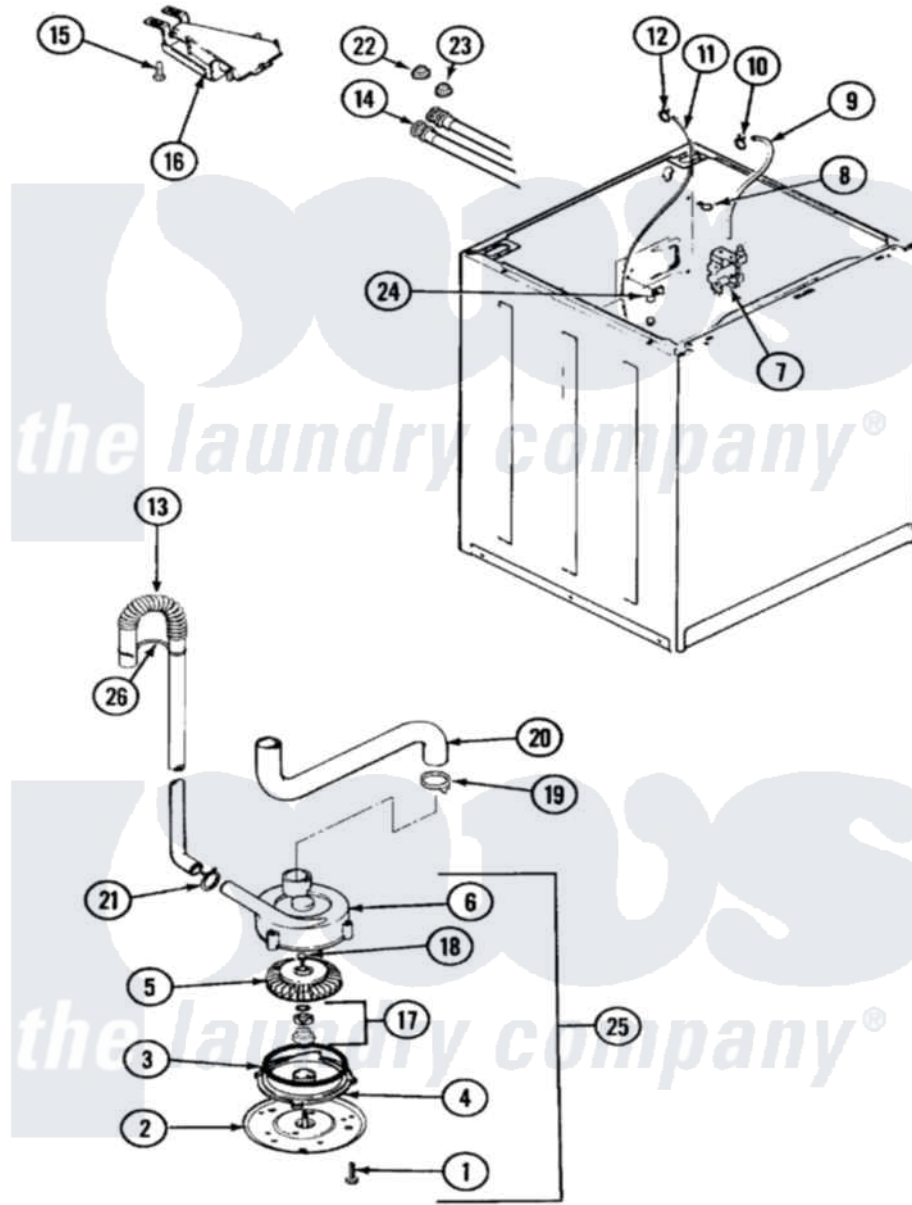

Crosley CW22B6V 03 - PUMP

Crosley [Residential Crosley CW22B6V Washer Parts](#) Parts Diagram 03 - PUMP
 Click on the part number to view part

Item	Original Part Number	Replaced By	Status	Part Description
1	25-7419		Not Available	SCREW
2	33-6035		Not Available	PLATE & PULLEY ASSY.
3	33-6032			Gasket
4	35-2058			Base, Pump
5	35-2057	35-6465		Pump Assem
6	35-2056		Not Available	HOUSING, PUMP
7	21001396	35-2374N		Valve, Water
"	35-2374N			Valve, Water
"	25-7430			Clip, Wiring Harness
8	25-7867	596669		Clamp, Manifold
9	35-2378	12002749		Hose, Flume Kit
10	25-7867	596669		Clamp, Manifold
11	35-0706		Not Available	PAD, FOAM
"	21001060	21001748		Hose, Pressure Switch
12	33-6099			Clamp
13	35-3539	21001872		Hose, Drain

14	35-0873	76313	Hosefill
"	33-7046	89503	Hose-Inlet
15	25-3092	90767	Screw, 8A X 3/8 HeX Washer Head Tapping
16	35-2051	21001760	Flume Assembly / Water Diverter
17	35-0707		Seal, Seat And "O" Ring
18	25-7828	489483	Screw 10-32 X 1/2
19	25-6068	285655	Clamp, Hose
20	35-3584	21001915	Hose, Tub To Pump
21	25-7080	285655	Clamp, Hose
22	25-7048		Washer
23	33-4264N		Strainer And Washer Kit
24	25-7796	596669	Clamp, Manifold
25	35-3834	35-6465	Pump Assem
"	35-2344		Restrictor, Flow
26	33-9537	22003814	Retainer, Drain Hose