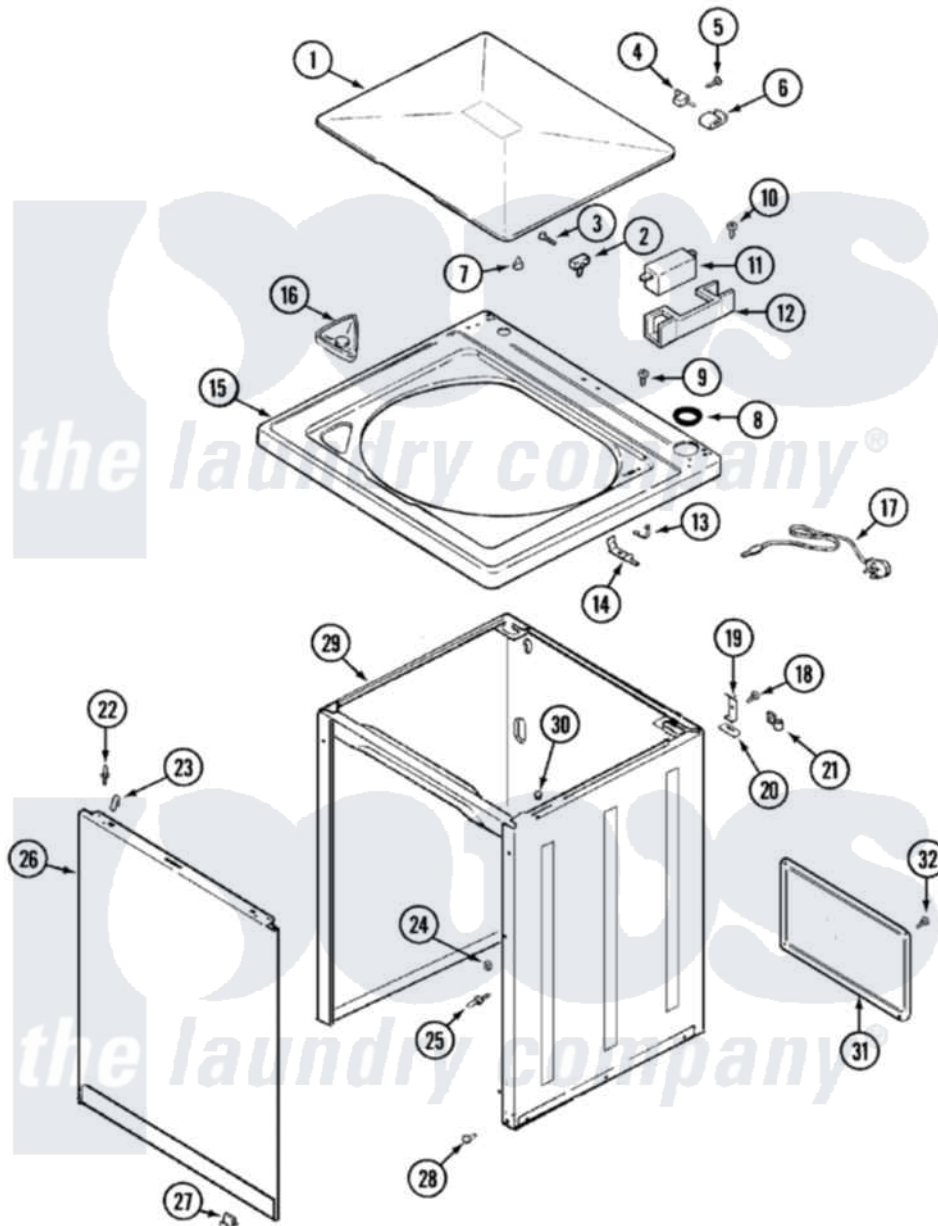

Crosley CW22B6V 04 - TOP

Crosley [Residential Crosley CW22B6V Washer Parts](#) Parts Diagram 04 - TOP
 Click on the part number to view part

Item	Original Part Number	Replaced By	Status	Part Description
1	35-2026			Lid
2	25-7436			Nylite Washer
"	43-0057			Actuator, Door Switch
3	25-7438			Screw
4	35-2045			Pin, Hinge
5	25-7893			Screw
6	35-2044			Hinge, Lid
7	35-0581			Bumper, Door
8	35-2063			Bushing, Insulator
9	25-7662	7101P012-60		Screw
10	21001136	3400872		Screw, 8-18 X 3/8
11	21001137	12001187		Kit, Lid Switch Assembly
"	35-2904		Not Available	PAD, LID SWITCH
"	21001148	12001187		Kit, Lid Switch Assembly
12	21001135			Housing, Lid Switch
13	25-7878			Clip

14	21001134		Lever, Lid Switch
15	35-2739		Top, Cabinet
16	21001167		Dispenser, Bleach
17	35-0680	Not Available	CORD, POWER
18	25-7893		Screw
19	35-2846		Hinge, Cabinet Top
20	35-4128		Pad, Hinge
21	25-7796	596669	Clamp, Manifold
22	53-0643		Pin, Locator
23	25-7220		Clip, Cabinet Top
24	25-0224	3400029	Nut, Adapter Plate
25	53-0643		Pin, Locator
26	35-2084		Panel, Front
"	21001171	21001281	Damper, Sound Pad
27	53-0120		Clip, Front Panel
28	35-4129		Bumper, Cabinet
29	35-2106	21001871	Cabinet
30	33-2653		Bumper, Cabinet
31	35-2108	21001871	Cabinet
32	25-7732	681414	Screw, 10AB X 1/2