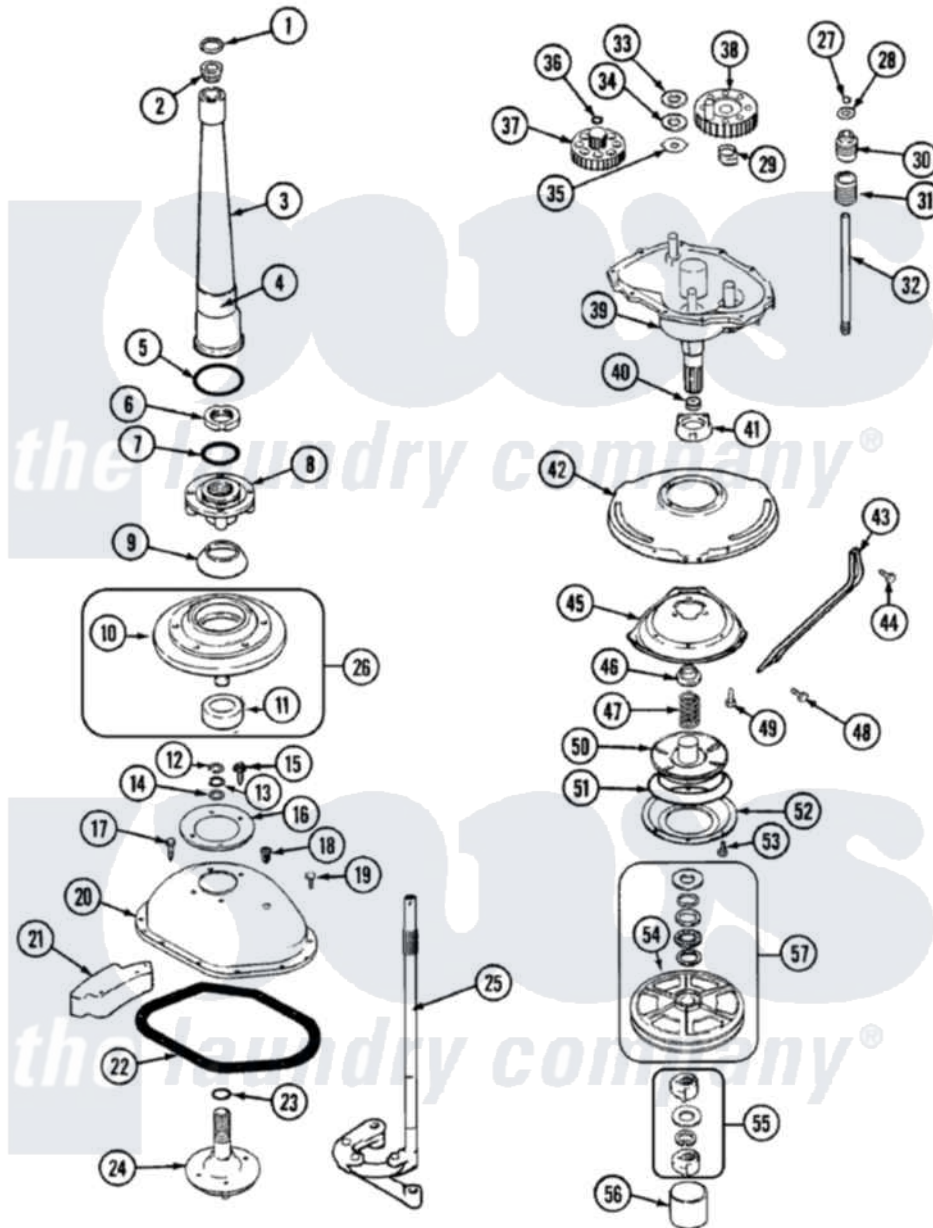

# Crosley CW22B6V 05 - TRANSMISSION (SERIES 10-11)

Crosley Residential Crosley CW22B6V Washer Parts Parts Diagram 05 - TRANSMISSION (SERIES 10-11)  
 Click on the part number to view part

Item	Original Part Number	Replaced By	Status	Part Description
1	<a href="#">25-7941</a>			"O" Ring, Agr Drive Shaft
2	<a href="#">21001066</a>			Bearing, Centerpost
3	35-2792	<a href="#">21001401</a>		Center Pos
4	<a href="#">33-6790</a>			Bearing, Agitator
"	35-2983		Not Available	CENTERPOST ASSY.
5	<a href="#">35-2906</a>			Seal, Centerpost Bottom
6	<a href="#">35-2791</a>			Nut, Spin Tube
7	<a href="#">25-7938</a>			"O" Ring, Basket Drive Hub
8	35-3647	<a href="#">W10219156</a>		Tub Seal
9	<a href="#">35-2974</a>			Tub Seal/Hub Assembly
10	35-2716	<a href="#">12001561</a>		Bearing And Seal Housing Assembly
11	<a href="#">35-2205</a>			Bearing, Spin
"	35-2972	<a href="#">12001561</a>		Bearing And Seal Housing Assembly
12	25-7949		Not Available	RING, RETAINING (AG. SHAFT)