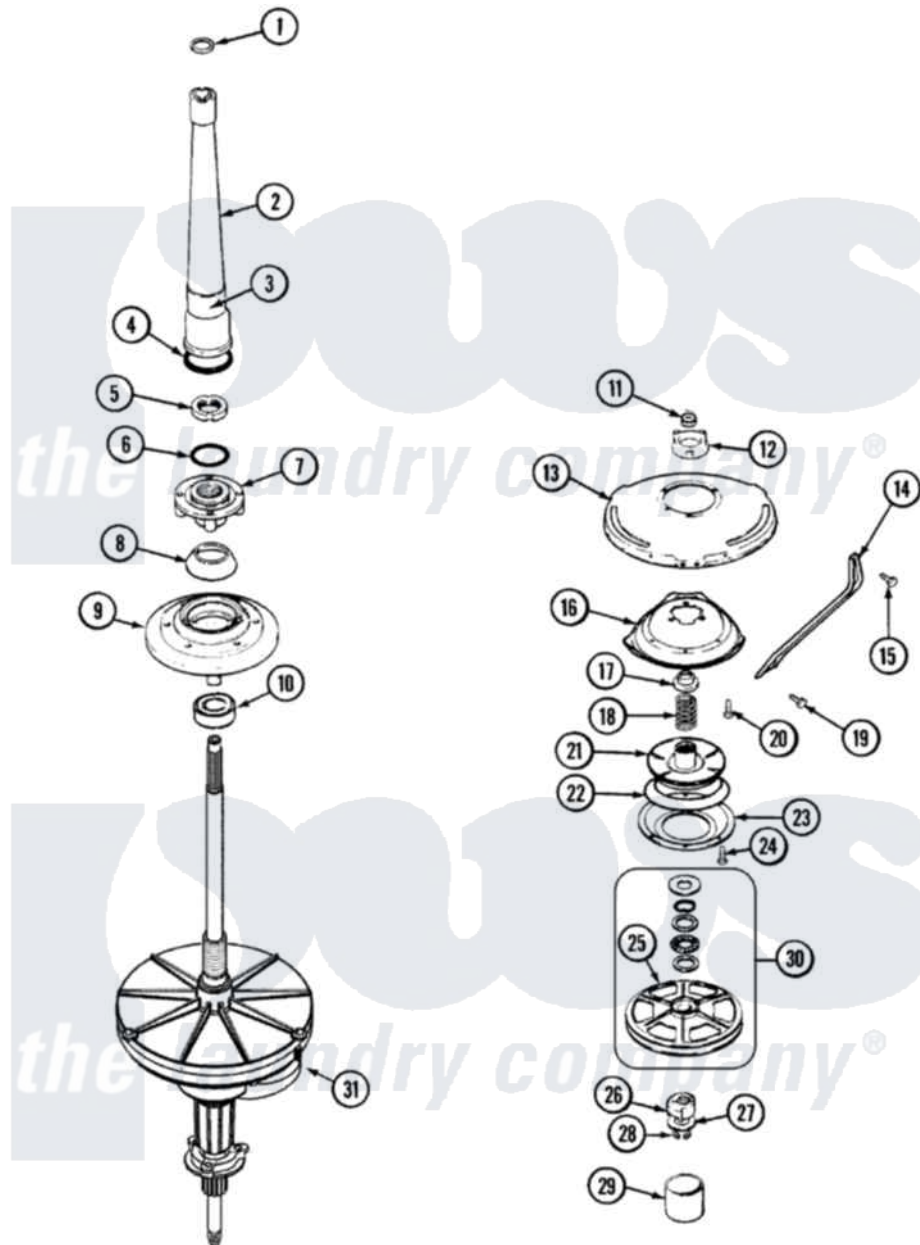

Crosley CW22B6V 06 - TRANSMISSION (SERIES 12)

Crosley [Residential Crosley CW22B6V Washer Parts](#) Parts Diagram 06 - TRANSMISSION (SERIES 12)
 Click on the part number to view part

Item	Original Part Number	Replaced By	Status	Part Description
1	25-7941			"O" Ring, Agrtr Drive Shaft
2	35-2792	21001401		Center Pos
3	33-6790			Bearing, Agitator
"	35-2983		Not Available	CENTERPOST ASSY.
4	35-2906			Seal, Centerpost Bottom
5	35-2791			Nut, Spin Tube
6	25-7938			"O" Ring, Basket Drive Hub
7	35-3647	W10219156		Hub Seal
8	35-2974			Hub Seal/Hub Assembly
9	35-2716	12001561		Bearing And Seal Housing Assembly
10	35-2972	12001561		Bearing And Seal Housing Assembly
"	35-2205			Bearing, Spin
"	12001561			Bearing And Seal Housing Assembly
11	35-2010	207843		Lip Seal Repair Kit

12	35-2973	35-6680	Transmission
"	12001562		Bearing Assembly
"	35-2730	12001562	Bearing Assembly
13	21001162	21001518	Support, Tub
14	21001164	Not Available	BRACE, TUB
15	25-7895	21001858	Screw 5/16-18 x 1/2
16	21001163		Housing, Suspension
17	35-2017		Retainer, Brake Spring
18	35-2112	21001910	Spring, Brake
19	25-7930	21001858	Screw 5/16-18 x 1/2
20	25-7895	21001858	Screw 5/16-18 x 1/2
21	35-2948	35-6714	Brake Roto
22	21001161	21002026	Snubber
23	35-2018	35-6918	Stator, Brake
24	21001065		Screw, No.10-24 x .50 Hxnibhd
25	35-3829	12002213	Thrust Bearing Kit
26	LA-2007	12002213	Thrust Bearing Kit
27	35-2132		Washer, 1.25ODX.530IDX.032
"	35-2082		Washer, 1.25ODX.530IDX.062
28	25-7854		Ring, Retaining
29	35-2007		Cap, Dust
30	12500036	12002213	Thrust Bearing Kit
31	21001394	35-6680	Transmission