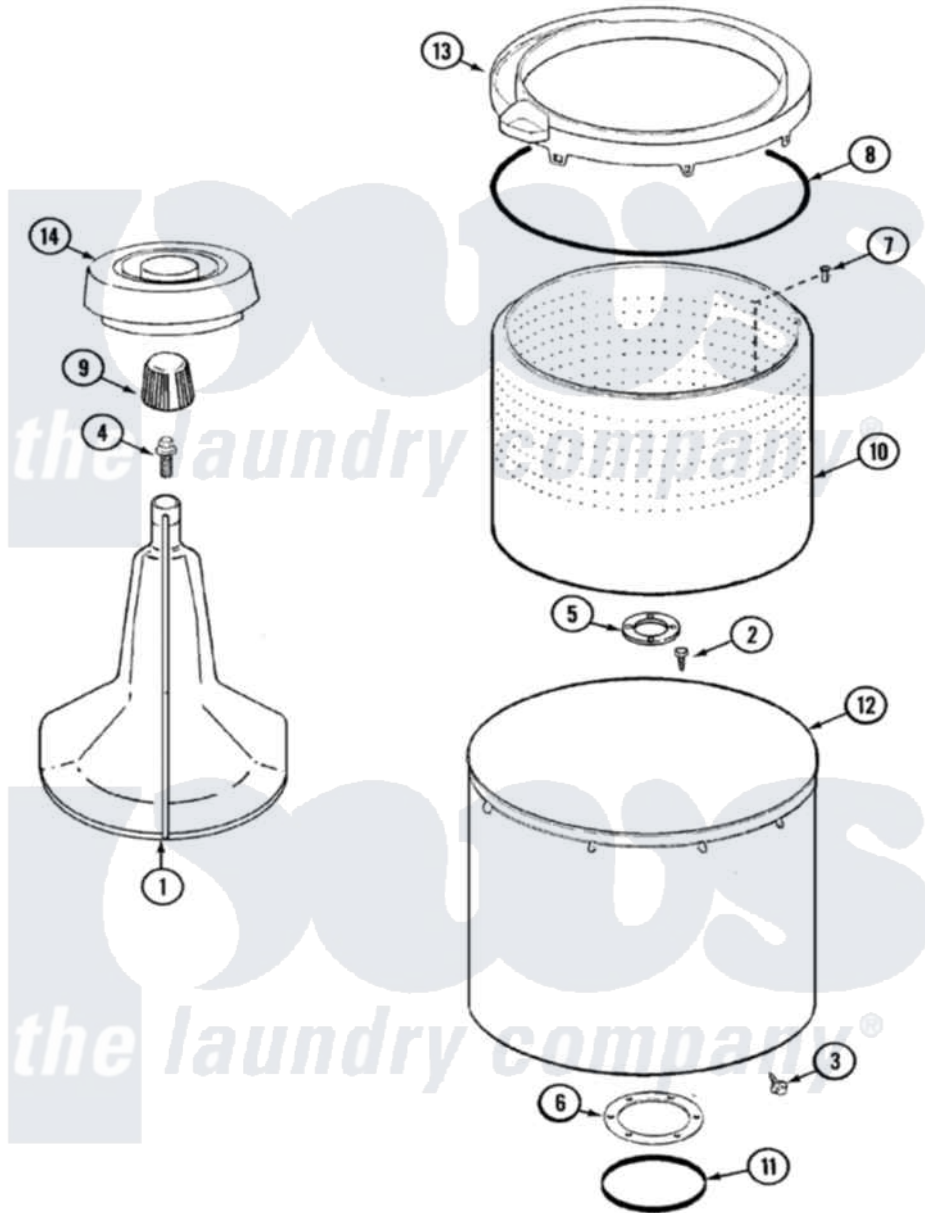

# Crosley CW22B6V 07 - TUB

Crosley [Residential Crosley CW22B6V Washer Parts](#) Parts Diagram 07 - TUB  
 Click on the part number to view part

Item	Original Part Number	Replaced By	Status	Part Description
1	<a href="#">35-3580</a>			Agitator
2	<a href="#">21001063</a>			Screw, Shoulder
3	25-7953	<a href="#">22002933</a>		Screw
4	25-7948	<a href="#">W10309247</a>		Screw
5	<a href="#">35-3685</a>			Gasket, Basket To Centerpost
6	<a href="#">35-3686</a>			Gasket, Tub To Housing
7	25-7967	<a href="#">3400504</a>		Screw
8	<a href="#">35-2328</a>			Seal, Tub Top
9	<a href="#">35-2733</a>			Cap, Agitator
10	35-3687		Not Available	BASKET, SPIN
11	<a href="#">35-2978</a>			Seal, Tub/Housing
12	<a href="#">35-3700</a>			Tub Assembly
13	35-3578		Not Available	TOP, TUB
"	35-2262		Not Available	SHIELD, TUB TOP
14	<a href="#">35-2550</a>			Dispenser, Rinse