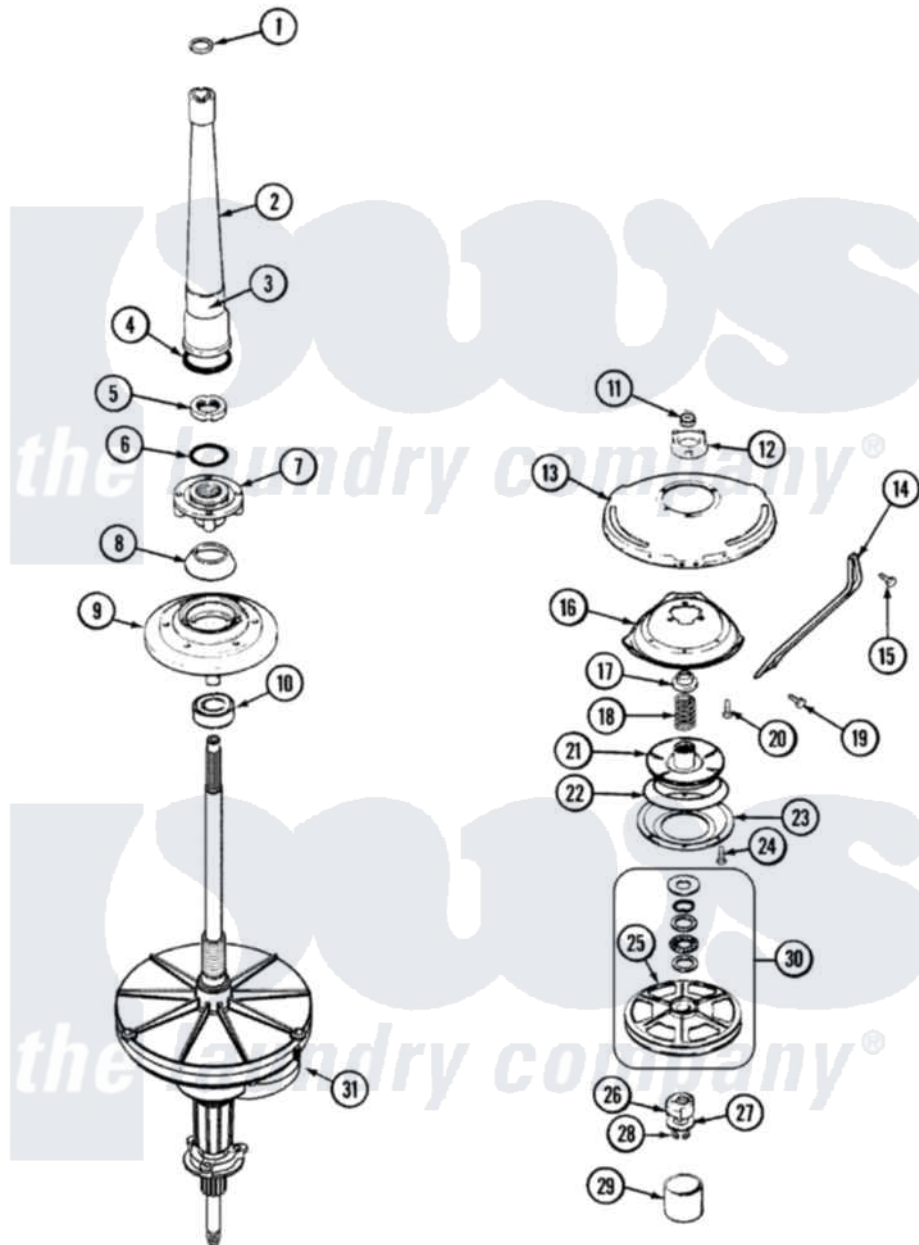

# Crosley CW22B7V 06 - TRANSMISSION (SERIES 13)

Crosley [Residential Crosley CW22B7V Washer Parts](#) Parts Diagram 06 - TRANSMISSION (SERIES 13)  
 Click on the part number to view part

Item	Original Part Number	Replaced By	Status	Part Description
1	<a href="#">25-7941</a>			"O" Ring, Agrtr Drive Shaft
2	35-2792	<a href="#">21001401</a>		Center Pos
3	<a href="#">33-6790</a>			Bearing, Agitator
"	35-2983		Not Available	CENTERPOST ASSY.
4	<a href="#">35-2906</a>			Seal, Centerpost Bottom
5	<a href="#">35-2791</a>			Nut, Spin Tube
6	<a href="#">25-7938</a>			"O" Ring, Basket Drive Hub
7	35-3647	<a href="#">W10219156</a>		Hub Seal
8	<a href="#">35-2974</a>			Hub Seal/Hub Assembly
9	35-2716	<a href="#">12001561</a>		Bearing And Seal Housing Assembly
10	35-2972	<a href="#">12001561</a>		Bearing And Seal Housing Assembly
"	<a href="#">35-2205</a>			Bearing, Spin
"	<a href="#">12001561</a>			Bearing And Seal Housing Assembly
11	35-2010	<a href="#">207843</a>		Lip Seal Repair Kit