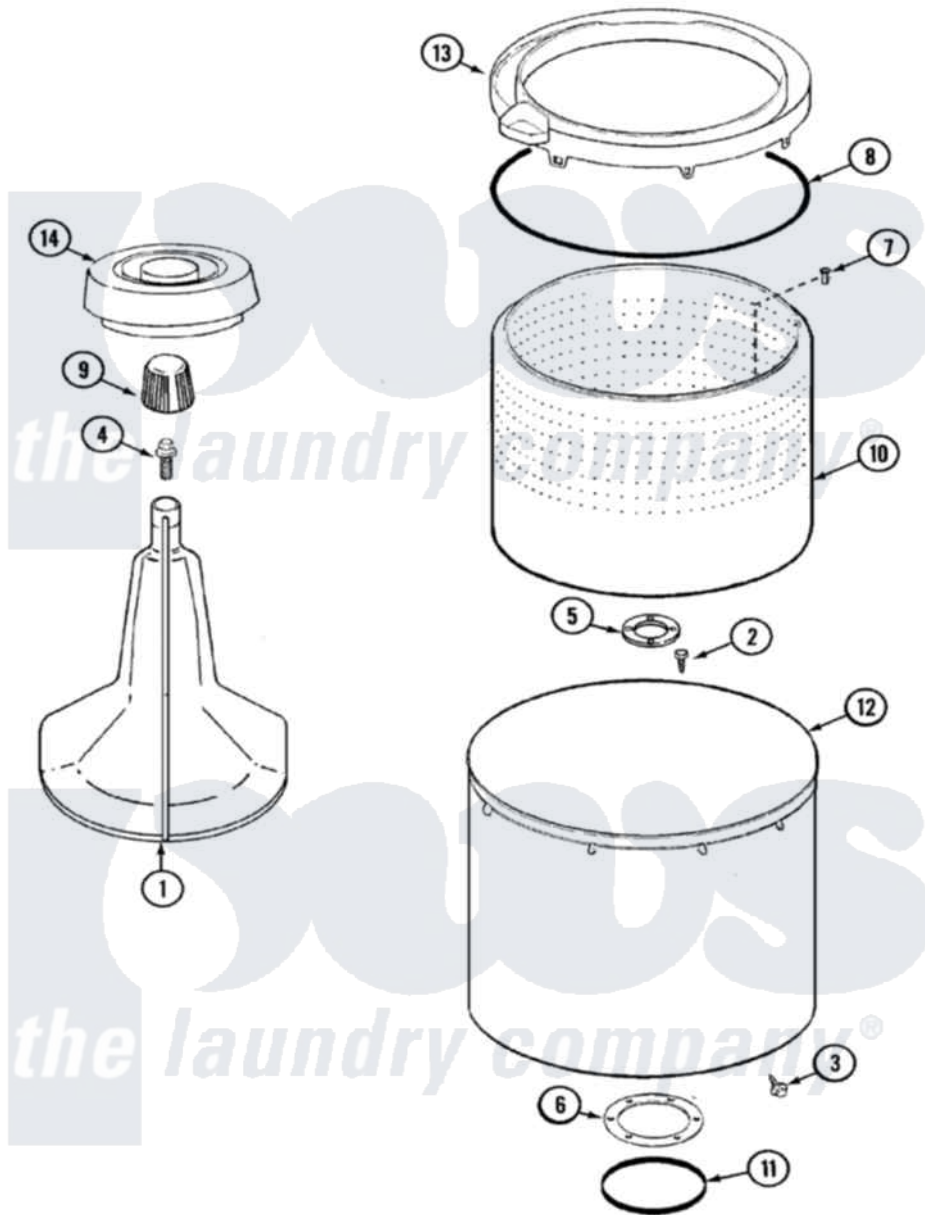

# Crosley CW22B7V 07 - TUB

Crosley Residential Crosley CW22B7V Washer Parts Parts Diagram 07 - TUB  
 Click on the part number to view part

Item	Original Part Number	Replaced By	Status	Part Description
1	<a href="#">35-3580</a>			Agitator
2	<a href="#">21001063</a>			Screw, Shoulder
3	25-7953	<a href="#">22002933</a>		Screw
4	25-7948	<a href="#">W10309247</a>		Screw
5	<a href="#">35-3685</a>			Gasket, Basket To Centerpost
6	<a href="#">35-3686</a>			Gasket, Tub To Housing
7	25-7967	<a href="#">3400504</a>		Screw
8	<a href="#">35-2328</a>			Seal, Tub Top
9	<a href="#">35-2733</a>			Cap, Agitator
10	35-3687		Not Available	BASKET, SPIN
11	<a href="#">35-2978</a>			Seal, Tub/Housing
12	<a href="#">35-3700</a>			Tub Assembly
13	35-3578		Not Available	TOP, TUB
"	35-2262		Not Available	SHIELD, TUB TOP
14	<a href="#">35-2550</a>			Dispenser, Rinse