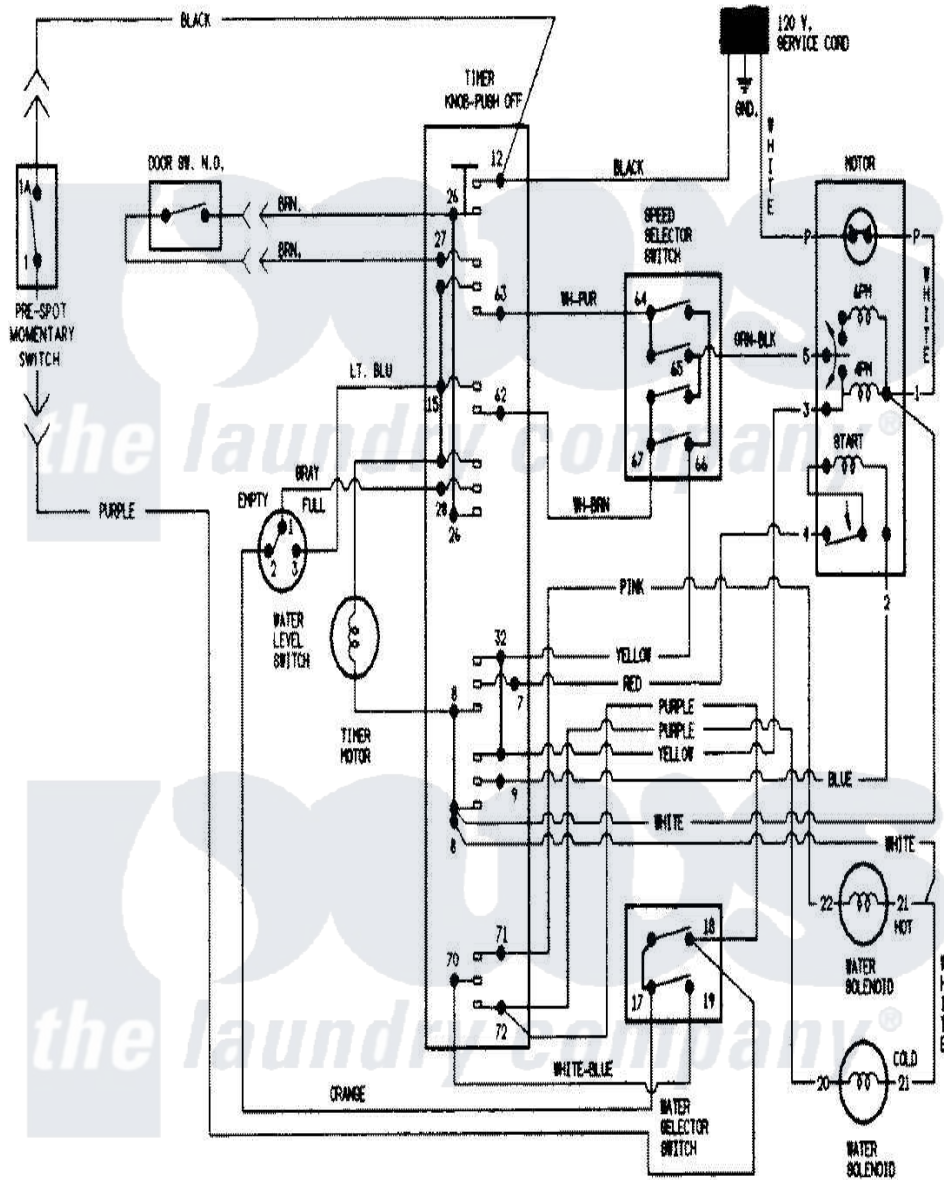

# Crosley CW22B7V 08 - WIRING INFORMATION

Crosley Residential Crosley CW22B7V Washer Parts Parts Diagram 08 - WIRING INFORMATION  
 Click on the part number to view part

| Item | Original Part Number | Replaced By | Status        | Part Description   |
|------|----------------------|-------------|---------------|--------------------|
| NI   | 15001900             |             | Not Available | WIRING INFORMATION |
| "    | 15001448             |             | Not Available | WIRING INFORMATION |