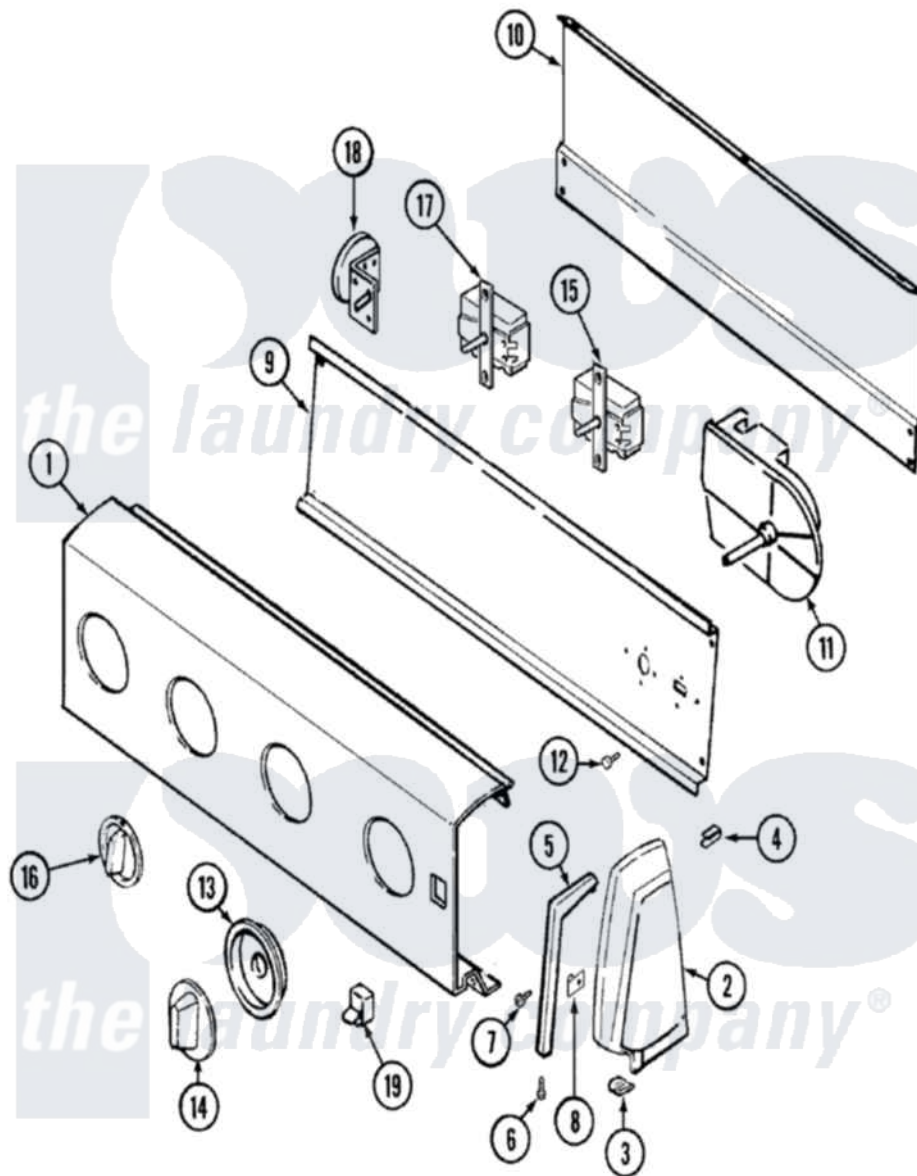

Crosley CW22B8M 02 - CONTROL PANEL

Crosley [Residential Crosley CW22B8M Washer Parts](#) Parts Diagram 02 - CONTROL PANEL
 Click on the part number to view part

Item	Original Part Number	Replaced By	Status	Part Description
1	21001183		Not Available	PANEL, CONTROL
"	25-7649	910187		Screw
2	21001069	12002263		Endcap Kit
"	21001070	21001456		Cap- End
"	25-7496	25-7760		Screw
"	25-7702			Speedclip, End Cap To Control Panel
3	34-9487		Not Available	PLATE, REINFORCEMENT
"	25-7697	25-2219		Screw
"	25-7851			Speedclip, End Cap To Top
4	25-7852			Speedclip, Rr Shld To End Cap
"	25-7435	33002917		Screw, No.10-16
5	31001056		Not Available	TRIM, ENDCAP (RT)(ALM)
"	31001057		Not Available	TRIM, ENDCAP (LT)(ALM)
6	25-7760			Screw
7	25-3002	00767		Screw, 8A X 3/8 HeX Washer

	25-3092	90767		Head Tapping
8	25-7702			Speedclip, End Cap To Control Panel
9	31001128		Not Available	SHIELD, CONTROL
"	31001146	31001193		Pad, Shield
10	25-3092	90767		Screw, 8A X 3/8 HeX Washer Head Tapping
"	35-2688	21001460		Shield, Rear
"	25-7853	25-7933		Ring, Retaining
"	25-3457			Screw, Sems
11	35-3843			Timer
"	21001325			Timer
12	31001029	3400094		Screw, 10-32 X 3/8
13	21001219	21001501		Skirt Ri
14	21001220	12500058		Knob Ski
15	21001223			Switch, Water Temperature
"	25-3092	90767		Screw, 8A X 3/8 HeX Washer Head Tapping
16	21001221			Knob, Selector
17	25-3092	90767		Screw, 8A X 3/8 HeX Washer Head Tapping
"	21001142			Switch, Speed
18	25-3092	90767		Screw, 8A X 3/8 HeX Washer Head Tapping
"	35-3691	21001554		Switch, Water Level
19	21001116	74008765		Switch, Rocker
20	21001206		Not Available	MANUAL, USE & CARE
"	21001033		Not Available	MANUAL, USE & CARE
21	16002080		Not Available	GUIDE, QUICK REF - CROSLEY