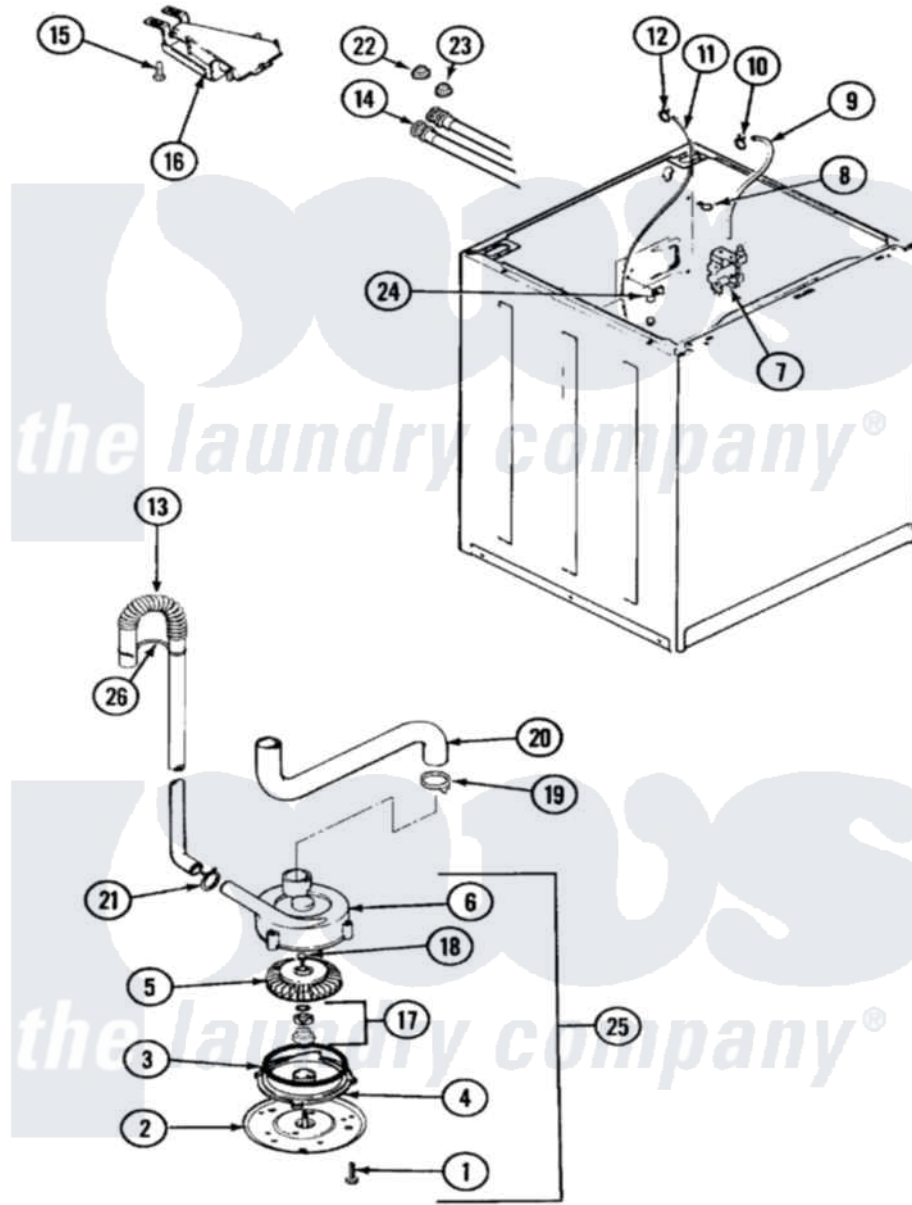

Crosley CW22B8M 03 - MOTOR & PUMP

Crosley [Residential Crosley CW22B8M Washer Parts](#) Parts Diagram 03 - MOTOR & PUMP
 Click on the part number to view part

Item	Original Part Number	Replaced By	Status	Part Description
1	25-7419		Not Available	SCREW
2	33-6035		Not Available	PLATE & PULLEY ASSY.
3	33-6032			Gasket
4	35-2058			Base, Pump
5	35-2057	35-6465		Pump Assem
6	35-2056		Not Available	HOUSING, PUMP
7	35-2374N			Valve, Water
"	21001396	35-2374N		Valve, Water
"	25-7430			Clip, Wiring Harness
8	25-7867	596669		Clamp, Manifold
9	35-2378	12002749		Hose, Flume Kit
10	25-7867	596669		Clamp, Manifold
11	21001060	21001748		Hose, Pressure Switch
"	35-0706		Not Available	PAD, FOAM
12	25-7796	596669		Clamp, Manifold
13	35-3539	21001872		Hose, Drain

14	33-7046	89503	Hose-Inlet
"	35-0873	76313	Hosefill
15	25-3092	90767	Screw, 8A X 3/8 HeX Washer Head Tapping
16	35-2051	21001760	Flume Assembly / Water Diverter
17	35-0707		Seal, Seat And "O" Ring
18	25-7828	489483	Screw 10-32 X 1/2
19	25-6068	285655	Clamp, Hose
20	35-3584	21001915	Hose, Tub To Pump
21	25-7080	285655	Clamp, Hose
22	25-7048		Washer
23	33-4264N		Strainer And Washer Kit
24	33-6099		Clamp
25	35-3834	35-6465	Pump Assem
"	35-2344		Restrictor, Flow
26	33-9537	22003814	Retainer, Drain Hose