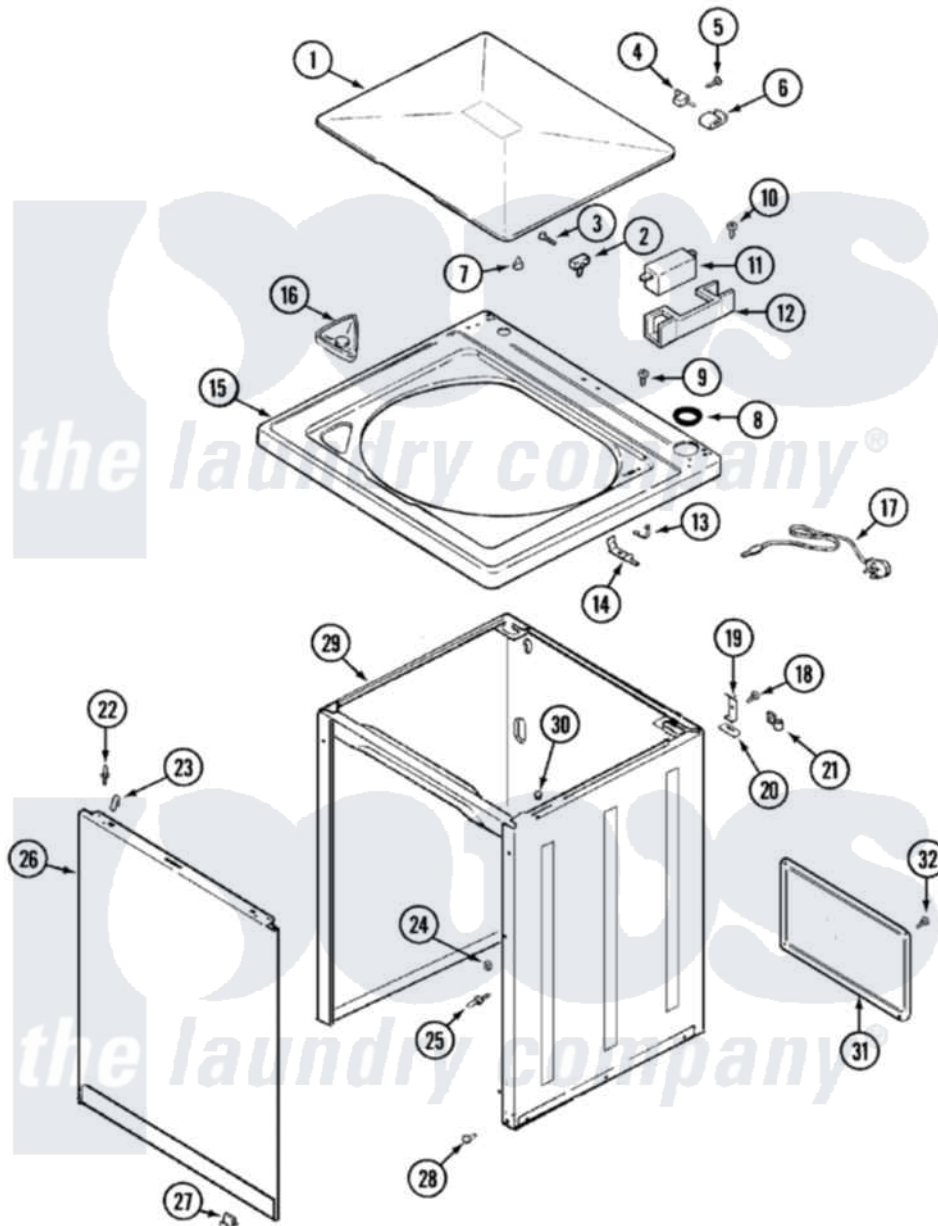

Crosley CW22B8M 04 - TOP

Crosley [Residential Crosley CW22B8M Washer Parts](#) Parts Diagram 04 - TOP
 Click on the part number to view part

Item	Original Part Number	Replaced By	Status	Part Description
1	35-2026-24		Not Available	LID (ALM)
2	25-7436			Nylite Washer
"	43-0057			Actuator, Door Switch
3	25-7438			Screw
4	35-2045			Pin, Hinge
5	25-7893			Screw
6	35-2044			Hinge, Lid
7	35-0581			Bumper, Door
8	35-2063			Bushing, Insulator
9	25-7662	7101P012-60		Screw
10	21001136	3400872		Screw, 8-18 X 3/8
11	21001137	12001187		Kit, Lid Switch Assembly
"	35-2904		Not Available	PAD, LID SWITCH
"	21001148	12001187		Kit, Lid Switch Assembly
12	21001135			Housing, Lid Switch
13	25-7878			Clip

14	21001134		Lever, Lid Switch
15	35-2739-24	Not Available	TOP, CABINET (ALM)
16	21001167		Dispenser, Bleach
17	35-0680	Not Available	CORD, POWER
18	25-7893		Screw
19	35-2846		Hinge, Cabinet Top
20	35-4128		Pad, Hinge
21	25-7796	596669	Clamp, Manifold
22	53-0643		Pin, Locator
23	25-7220		Clip, Cabinet Top
24	25-0224	3400029	Nut, Adapter Plate
25	53-0643		Pin, Locator
26	35-2084-24		Panel, Front
"	21001171	21001281	Damper, Sound Pad
27	53-0120		Clip, Front Panel
28	35-4129		Bumper, Cabinet
29	35-2106-24	12001802	Kit, Cabinet/Rear Shield
30	33-2653		Bumper, Cabinet
31	35-2108	21001871	Cabinet
32	25-7732	681414	Screw, 10AB X 1/2