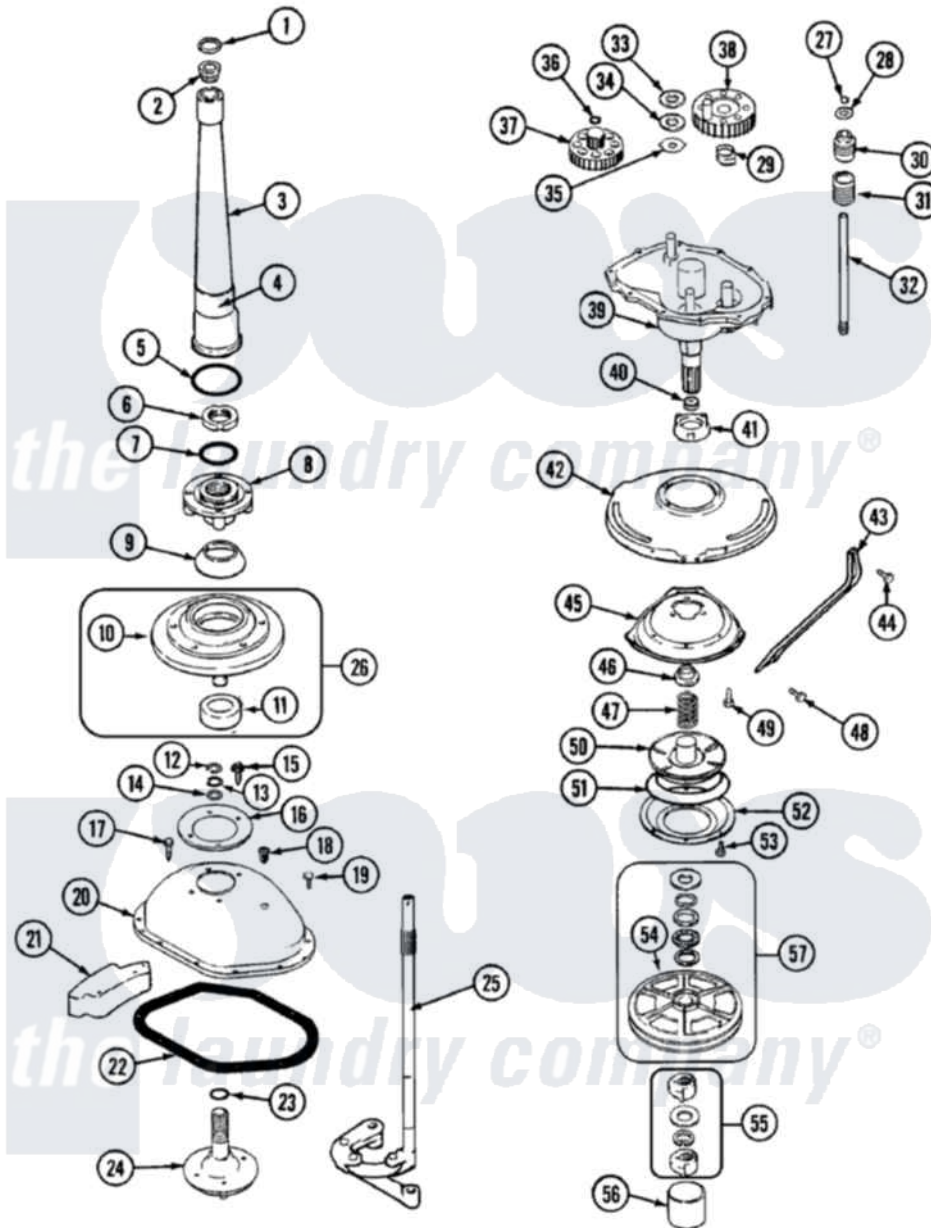

Crosley CW22B8M 05 - TRANSMISSION (SERIES 10-12)

Crosley Residential Crosley CW22B8M Washer Parts Parts Diagram 05 - TRANSMISSION (SERIES 10-12)
 Click on the part number to view part

Item	Original Part Number	Replaced By	Status	Part Description
1	25-7941			"O" Ring, Agrtr Drive Shaft
2	21001066			Bearing, Centerpost
3	35-2792	21001401		Center Pos
4	33-6790			Bearing, Agitator
"	35-2983		Not Available	CENTERPOST ASSY.
5	35-2906			Seal, Centerpost Bottom
6	35-2791			Nut, Spin Tube
7	25-7938			"O" Ring, Basket Drive Hub
8	35-3647	W10219156		Tub Seal
9	35-2974			Tub Seal/Hub Assembly
10	35-2716	12001561		Bearing And Seal Housing Assembly
11	35-2205			Bearing, Spin
"	35-2972	12001561		Bearing And Seal Housing Assembly
12	25-7949		Not Available	RING, RETAINING (AG. SHAFT)