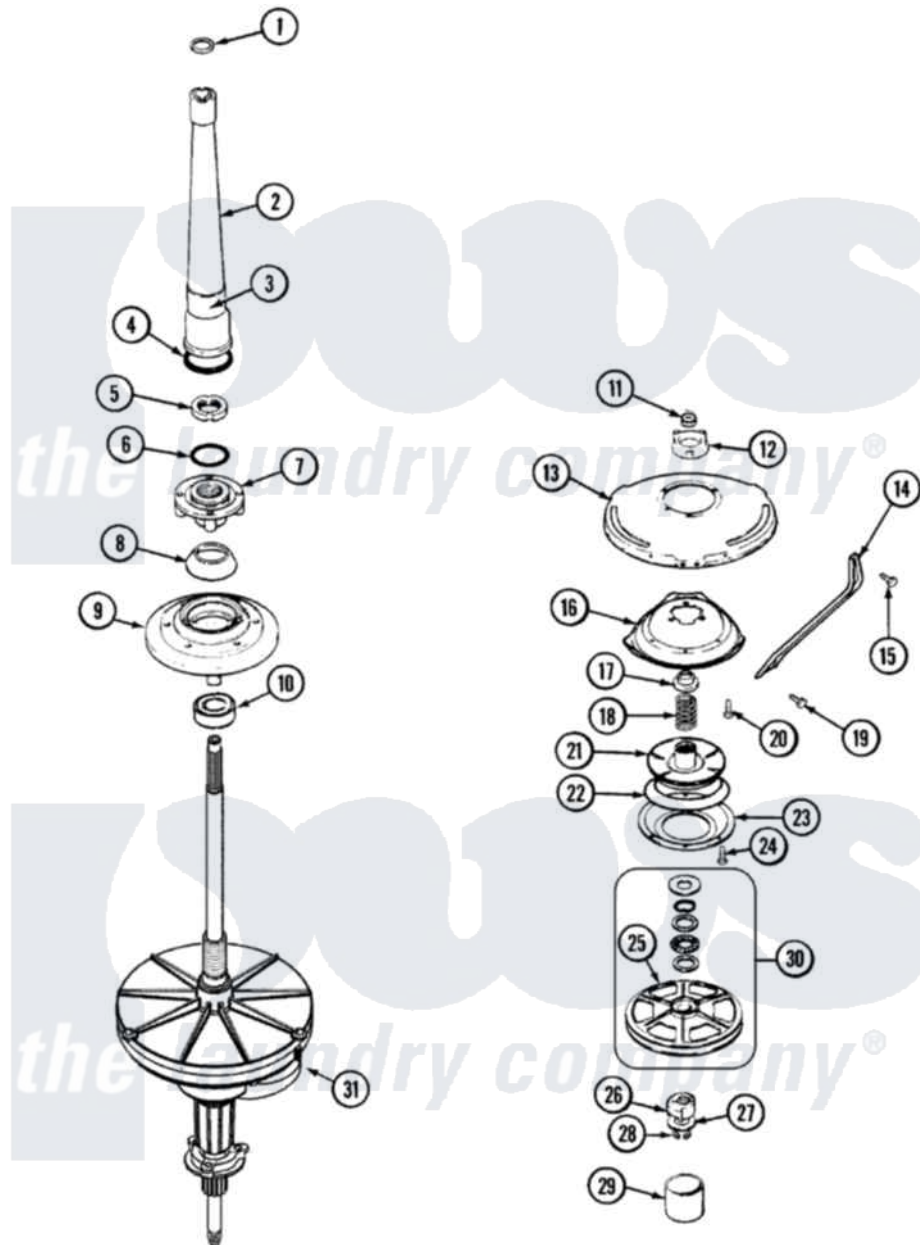

Crosley CW22B8M 06 - TRANSMISSION (SERIES 13)

Crosley [Residential Crosley CW22B8M Washer Parts](#) Parts Diagram 06 - TRANSMISSION (SERIES 13)
 Click on the part number to view part

Item	Original Part Number	Replaced By	Status	Part Description
1	25-7941			"O" Ring, Agrtr Drive Shaft
2	35-2792	21001401		Center Pos
3	33-6790			Bearing, Agitator
"	35-2983		Not Available	CENTERPOST ASSY.
4	35-2906			Seal, Centerpost Bottom
5	35-2791			Nut, Spin Tube
6	25-7938			"O" Ring, Basket Drive Hub
7	35-3647	W10219156		Tub Seal
8	35-2974			Tub Seal/Hub Assembly
9	35-2716	12001561		Bearing And Seal Housing Assembly
10	35-2972	12001561		Bearing And Seal Housing Assembly
"	35-2205			Bearing, Spin
"	12001561			Bearing And Seal Housing Assembly
11	35-2010	207843		Lip Seal Repair Kit

12	35-2973	35-6680	Transmission
"	12001562		Bearing Assembly
"	35-2730	12001562	Bearing Assembly
13	21001162	21001518	Support, Tub
14	21001164	Not Available	BRACE, TUB
15	25-7895	21001858	Screw 5/16-18 x 1/2
16	21001163		Housing, Suspension
17	35-2017		Retainer, Brake Spring
18	35-2112	21001910	Spring, Brake
19	25-7930	21001858	Screw 5/16-18 x 1/2
20	25-7895	21001858	Screw 5/16-18 x 1/2
21	35-2948	35-6714	Brake Roto
22	21001161	21002026	Snubber
23	35-2018	35-6918	Stator, Brake
24	21001065		Screw, No.10-24 x .50 Hxnibhd
25	35-3829	12002213	Thrust Bearing Kit
26	LA-2007	12002213	Thrust Bearing Kit
27	35-2132		Washer, 1.25ODX.530IDX.032
"	35-2082		Washer, 1.25ODX.530IDX.062
28	25-7854		Ring, Retaining
29	35-2007		Cap, Dust
30	12500036	12002213	Thrust Bearing Kit
31	21001394	35-6680	Transmission