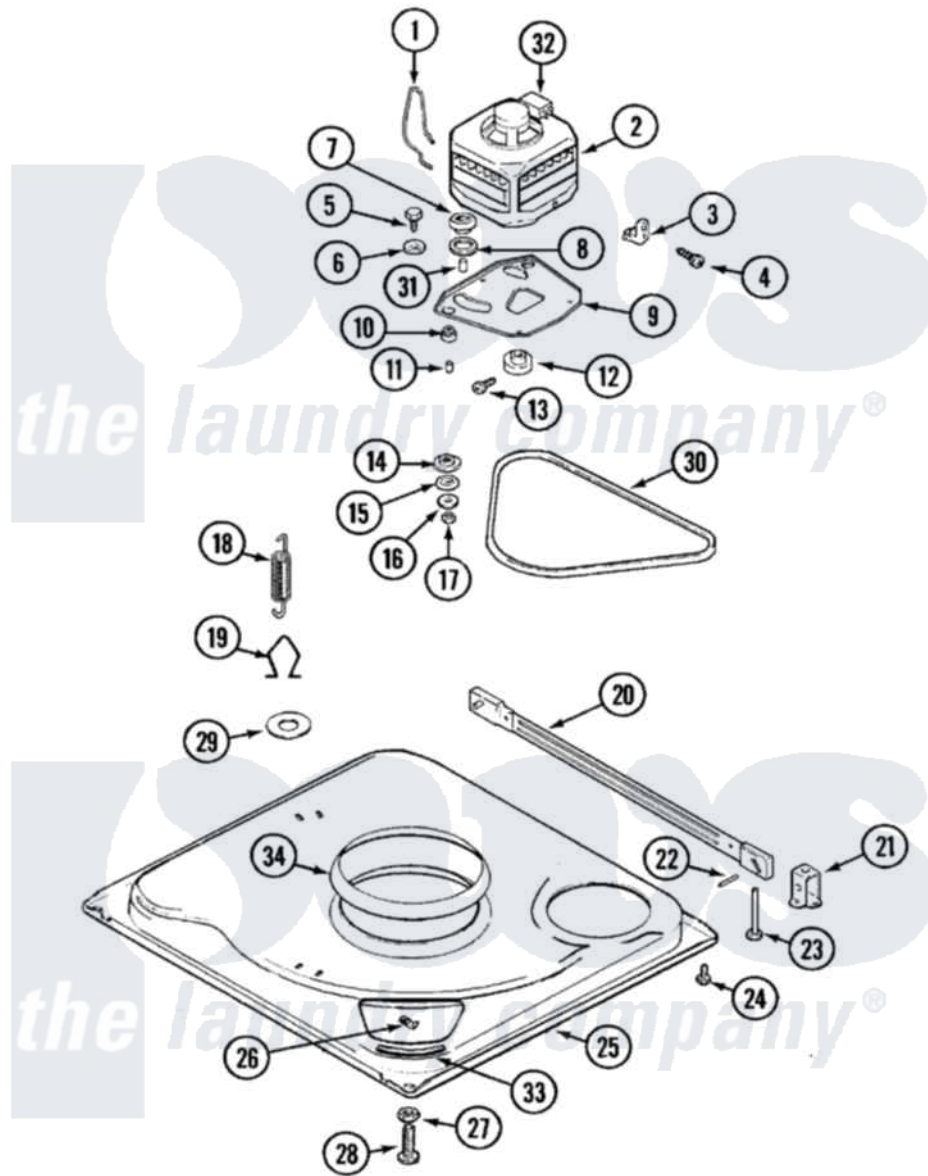

Crosley CW22B8V 01 - BASE

Crosley [Residential Crosley CW22B8V Washer Parts](#) Parts Diagram 01 - BASE
 Click on the part number to view part

Item	Original Part Number	Replaced By	Status	Part Description
1	21001110	22004376		Spring, Motor Pivot
2	21001170			Motor And Pulley/Plate Assembly
"	21001400			Motor/Plate Assembly
3	21001109	21001486		Foot Slide, Isolator
4	25-7418	33001178		Back, Tumbler
5	25-7833	21001977		Screw
6	25-7834			Washer, Motor/Base Screw
7	33-9946			Isolator, Motor
8	35-3570			Washer, Motor Pivot
9	21001111	21001783		Plate And Screw Assembly
10	35-3646			Isolator, Motor Plate
11	25-7831			Spacer, Mounting
12	21001108			Pulley, Motor
13	25-7117			Set Screw
14	35-3571			Slide, Motor Pivot
15	33-9967			Washer, Motor Isolator

16	25-7047		Washer, Flat
17	25-7325	Y707702	Locknut
18	21001138	22002922	Tool, Spring Removal
"	21001165		Spring, Suspension
19	21001166		Hook, Suspension Spring
20	35-2049	21001881	Bar, Stabilizer
21	35-2046		Bracket, Stabilizer
22	35-2052		Pin, Stabilizer
23	35-3020	22004469	Leg And Foot Self Stabalizing
24	25-7828	489483	Screw 10-32 X 1/2
25	21001169	12002701	Base Kit
26	25-7845		Speednut, Motor
27	25-7915		Hex Nut
28	35-0837	25001119	Foot And Pad Assembly
"	35-3507	25001119	Foot And Pad Assembly
29	Y25-7951		Washer, Suspension Hook
30	21352320		Belt, Drive
31	25-7830		Spacer
32	33-9765		Switch, Motor
33	35-2065		Pad, Motor Plate
34	21001161	21002026	Snubber