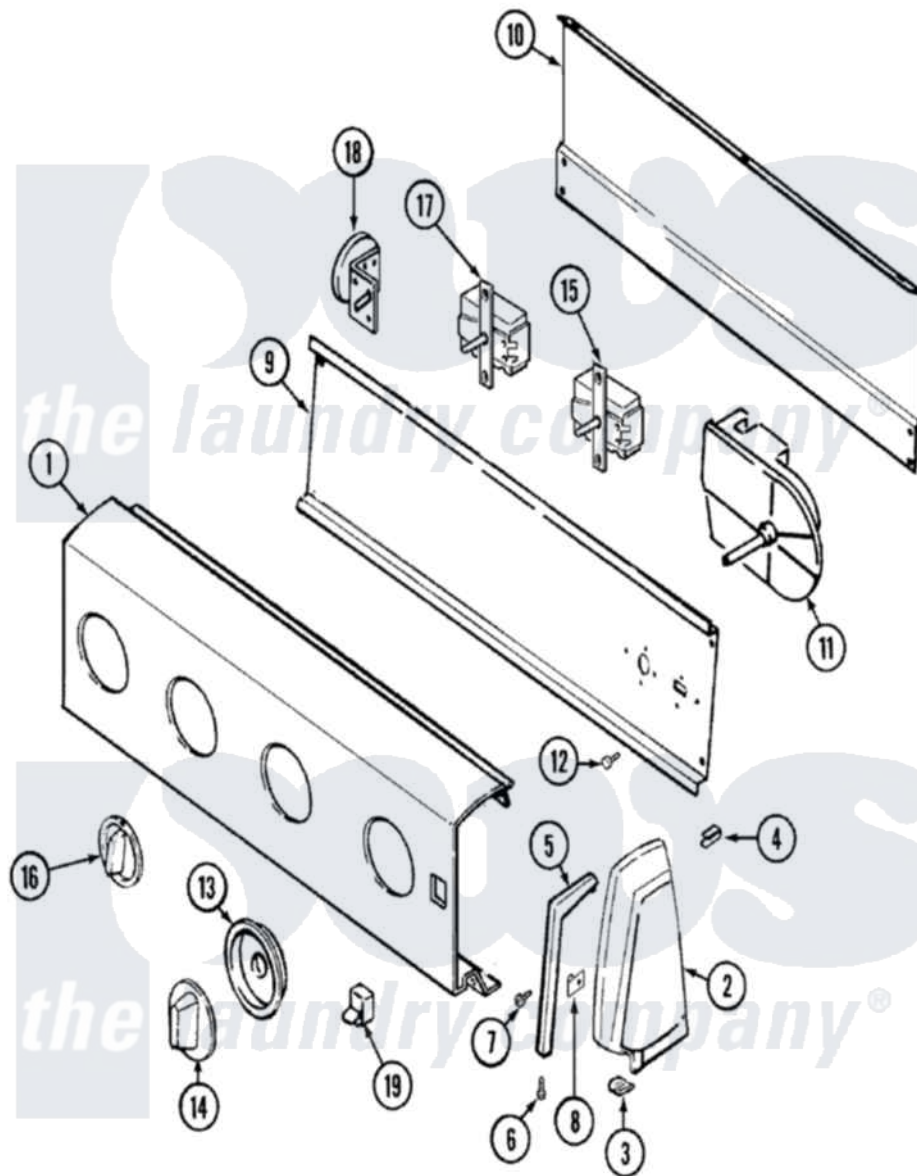

# Crosley CW22B8V 02 - CONTROL PANEL

Crosley [Residential Crosley CW22B8V Washer Parts](#) Parts Diagram 02 - CONTROL PANEL  
 Click on the part number to view part

Item	Original Part Number	Replaced By	Status	Part Description
1	<a href="#">21001182</a>			Panel, Control
"	25-7649	<a href="#">910187</a>		Screw
2	<a href="#">25-7702</a>			Speedclip, End Cap To Control Panel
"	25-7496	<a href="#">25-7760</a>		Screw
"	35-2669		Not Available	CAP, END (LT)(WHT)
"	35-2668	<a href="#">21001453</a>		Cap- End
3	25-7697	<a href="#">25-2219</a>		Screw
"	34-9487		Not Available	PLATE, REINFORCEMENT
"	<a href="#">25-7851</a>			Speedclip, End Cap To Top
4	25-7435	<a href="#">33002917</a>		Screw, No.10-16
"	<a href="#">25-7852</a>			Speedclip, Rr Shld To End Cap
5	31001055		Not Available	TRIM, ENDCAP (LT WHT)
"	31001054		Not Available	TRIM, ENDCAP (RT WHT)
6	<a href="#">25-7760</a>			Screw
7	25-3002	<a href="#">00767</a>		Screw, 8A X 3/8 HeX Washer