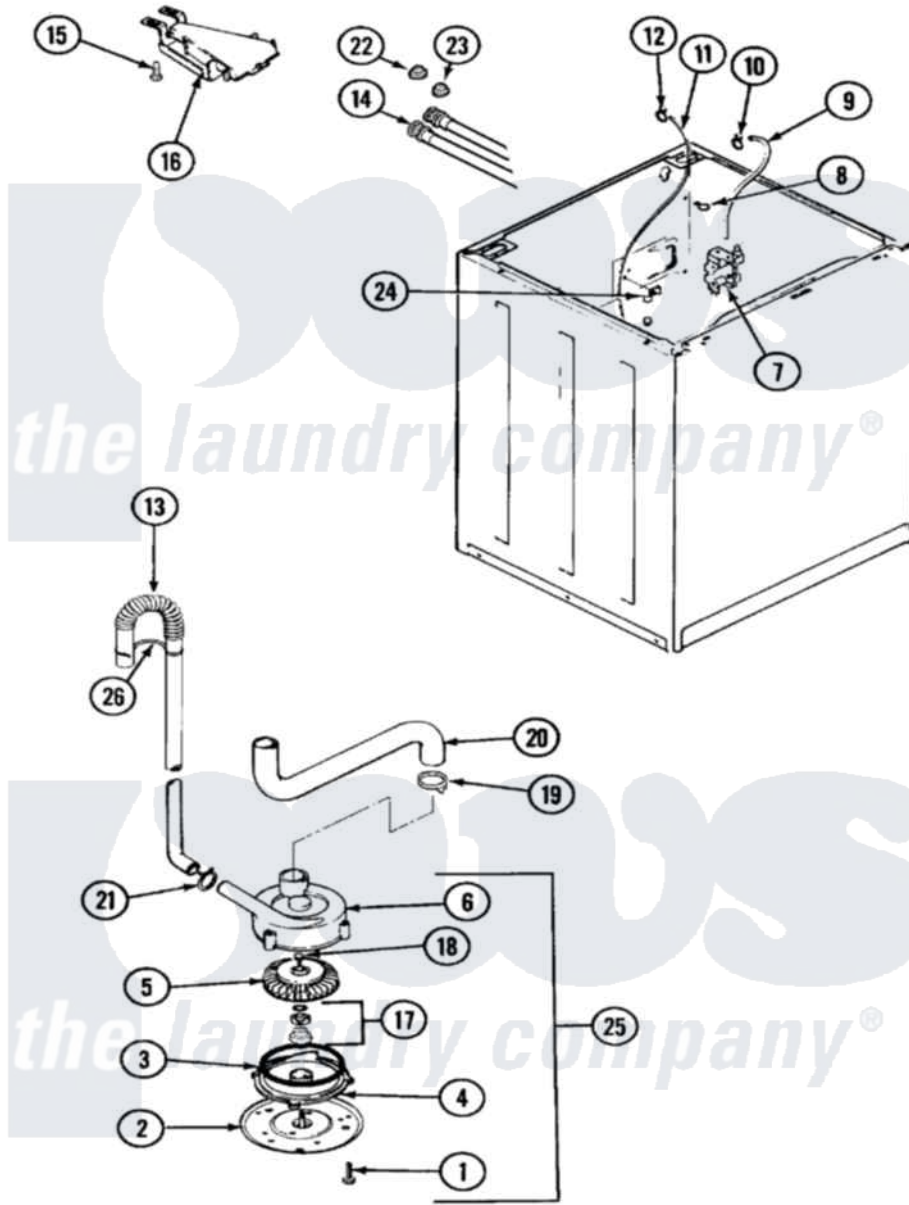

Crosley CW22B8V 03 - MOTOR & PUMP

Crosley [Residential Crosley CW22B8V Washer Parts](#) Parts Diagram 03 - MOTOR & PUMP
 Click on the part number to view part

Item	Original Part Number	Replaced By	Status	Part Description
1	25-7419		Not Available	SCREW
2	33-6035		Not Available	PLATE & PULLEY ASSY.
3	33-6032			Gasket
4	35-2058			Base, Pump
5	35-2057	35-6465		Pump Assem
6	35-2056		Not Available	HOUSING, PUMP
7	35-2374N			Valve, Water
"	21001396	35-2374N		Valve, Water
"	25-7430			Clip, Wiring Harness
8	25-7867	596669		Clamp, Manifold
9	35-2378	12002749		Hose, Flume Kit
10	25-7867	596669		Clamp, Manifold
11	21001060	21001748		Hose, Pressure Switch
"	35-0706		Not Available	PAD, FOAM
12	25-7796	596669		Clamp, Manifold
13	35-3539	21001872		Hose, Drain

14	33-7046	89503	Hose-Inlet
"	35-0873	76313	Hosefill
15	25-3092	90767	Screw, 8A X 3/8 HeX Washer Head Tapping
16	35-2051	21001760	Flume Assembly / Water Diverter
17	35-0707		Seal, Seat And "O" Ring
18	25-7828	489483	Screw 10-32 X 1/2
19	25-6068	285655	Clamp, Hose
20	35-3584	21001915	Hose, Tub To Pump
21	25-7080	285655	Clamp, Hose
22	25-7048		Washer
23	33-4264N		Strainer And Washer Kit
24	33-6099		Clamp
25	35-3834	35-6465	Pump Assem
"	35-2344		Restrictor, Flow
26	33-9537	22003814	Retainer, Drain Hose