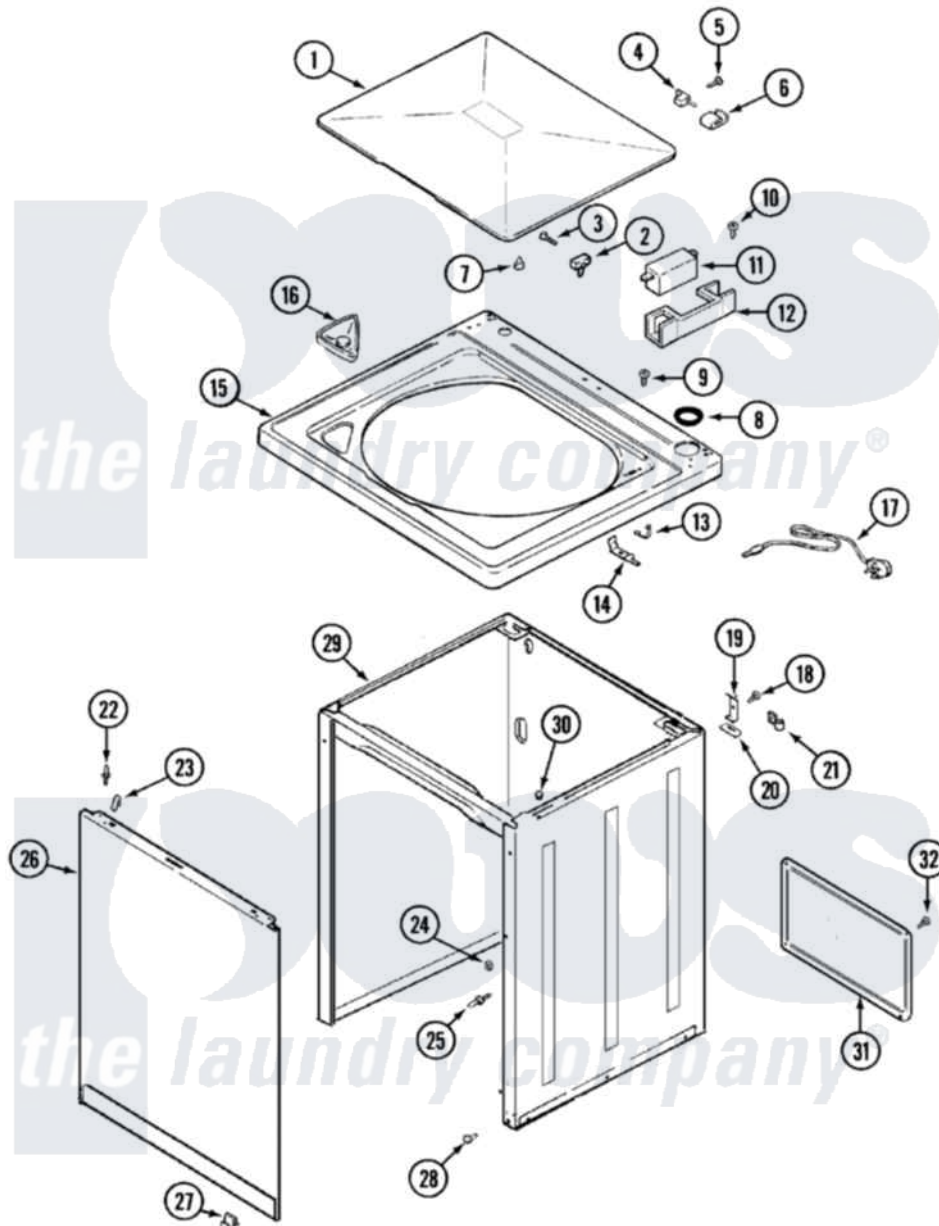

Crosley CW22B8V 04 - TOP

Crosley [Residential Crosley CW22B8V Washer Parts](#) Parts Diagram 04 - TOP
 Click on the part number to view part

Item	Original Part Number	Replaced By	Status	Part Description
1	35-2026			Lid
2	25-7436			Nylite Washer
"	43-0057			Actuator, Door Switch
3	25-7438			Screw
4	35-2045			Pin, Hinge
5	25-7893			Screw
6	35-2044			Hinge, Lid
7	35-0581			Bumper, Door
8	35-2063			Bushing, Insulator
9	25-7662	7101P012-60		Screw
10	21001136	3400872		Screw, 8-18 X 3/8
11	21001137	12001187		Kit, Lid Switch Assembly
"	35-2904		Not Available	PAD, LID SWITCH
"	21001148	12001187		Kit, Lid Switch Assembly
12	21001135			Housing, Lid Switch
13	25-7878			Clip

14	21001134		Lever, Lid Switch
15	35-2739		Top, Cabinet
16	21001167		Dispenser, Bleach
17	35-0680	Not Available	CORD, POWER
18	25-7893		Screw
19	35-2846		Hinge, Cabinet Top
20	35-4128		Pad, Hinge
21	25-7796	596669	Clamp, Manifold
22	53-0643		Pin, Locator
23	25-7220		Clip, Cabinet Top
24	25-0224	3400029	Nut, Adapter Plate
25	53-0643		Pin, Locator
26	35-2084		Panel, Front
"	21001171	21001281	Damper, Sound Pad
27	53-0120		Clip, Front Panel
28	35-4129		Bumper, Cabinet
29	35-2106	21001871	Cabinet
30	33-2653		Bumper, Cabinet
31	35-2108	21001871	Cabinet
32	25-7732	681414	Screw, 10AB X 1/2