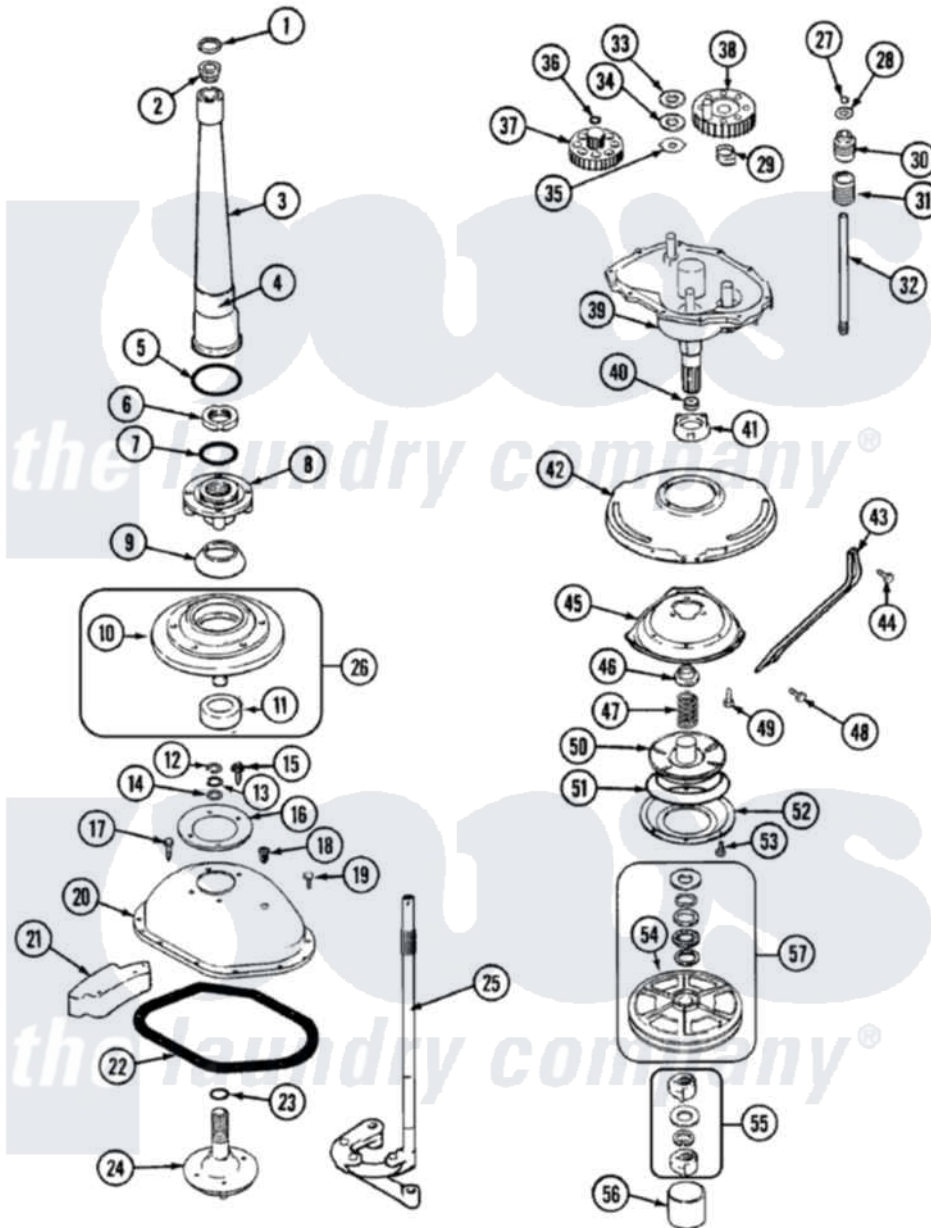

Crosley CW22B8V 05 - TRANSMISSION (SERIES 10-12)

Crosley Residential Crosley CW22B8V Washer Parts Parts Diagram 05 - TRANSMISSION (SERIES 10-12)
 Click on the part number to view part

Item	Original Part Number	Replaced By	Status	Part Description
1	25-7941			"O" Ring, Agrtr Drive Shaft
2	21001066			Bearing, Centerpost
3	35-2792	21001401		Center Pos
4	33-6790			Bearing, Agitator
"	35-2983		Not Available	CENTERPOST ASSY.
5	35-2906			Seal, Centerpost Bottom
6	35-2791			Nut, Spin Tube
7	25-7938			"O" Ring, Basket Drive Hub
8	35-3647	W10219156		Tub Seal
9	35-2974			Tub Seal/Hub Assembly
10	35-2716	12001561		Bearing And Seal Housing Assembly
11	35-2205			Bearing, Spin
"	35-2972	12001561		Bearing And Seal Housing Assembly
12	25-7949		Not Available	RING, RETAINING (AG. SHAFT)