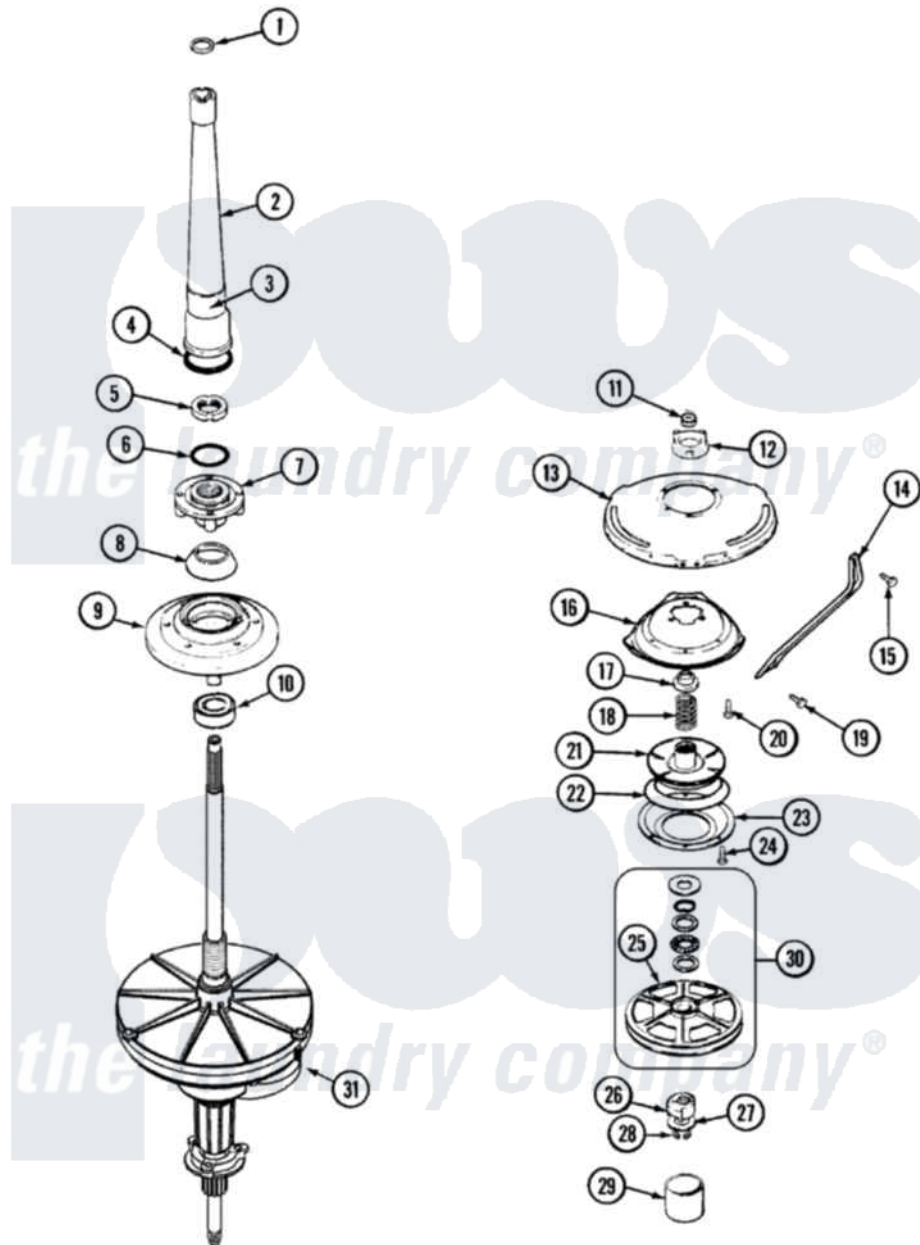

Crosley CW22B8V 06 - TRANSMISSION (SERIES 13)

Crosley [Residential Crosley CW22B8V Washer Parts](#) Parts Diagram 06 - TRANSMISSION (SERIES 13)
 Click on the part number to view part

Item	Original Part Number	Replaced By	Status	Part Description
1	25-7941			"O" Ring, Agrtr Drive Shaft
2	35-2792	21001401		Center Pos
3	33-6790			Bearing, Agitator
"	35-2983		Not Available	CENTERPOST ASSY.
4	35-2906			Seal, Centerpost Bottom
5	35-2791			Nut, Spin Tube
6	25-7938			"O" Ring, Basket Drive Hub
7	35-3647	W10219156		Hub Seal
8	35-2974			Hub Seal/Hub Assembly
9	35-2716	12001561		Bearing And Seal Housing Assembly
10	35-2972	12001561		Bearing And Seal Housing Assembly
"	35-2205			Bearing, Spin
"	12001561			Bearing And Seal Housing Assembly
11	35-2010	207843		Lip Seal Repair Kit

12	35-2973	35-6680	Transmission
"	12001562		Bearing Assembly
"	35-2730	12001562	Bearing Assembly
13	21001162	21001518	Support, Tub
14	21001164	Not Available	BRACE, TUB
15	25-7895	21001858	Screw 5/16-18 x 1/2
16	21001163		Housing, Suspension
17	35-2017		Retainer, Brake Spring
18	35-2112	21001910	Spring, Brake
19	25-7930	21001858	Screw 5/16-18 x 1/2
20	25-7895	21001858	Screw 5/16-18 x 1/2
21	35-2948	35-6714	Brake Roto
22	21001161	21002026	Snubber
23	35-2018	35-6918	Stator, Brake
24	21001065		Screw, No.10-24 x .50 Hxnibhd
25	35-3829	12002213	Thrust Bearing Kit
26	LA-2007	12002213	Thrust Bearing Kit
27	35-2132		Washer, 1.25ODX.530IDX.032
"	35-2082		Washer, 1.25ODX.530IDX.062
28	25-7854		Ring, Retaining
29	35-2007		Cap, Dust
30	12500036	12002213	Thrust Bearing Kit
31	21001394	35-6680	Transmission