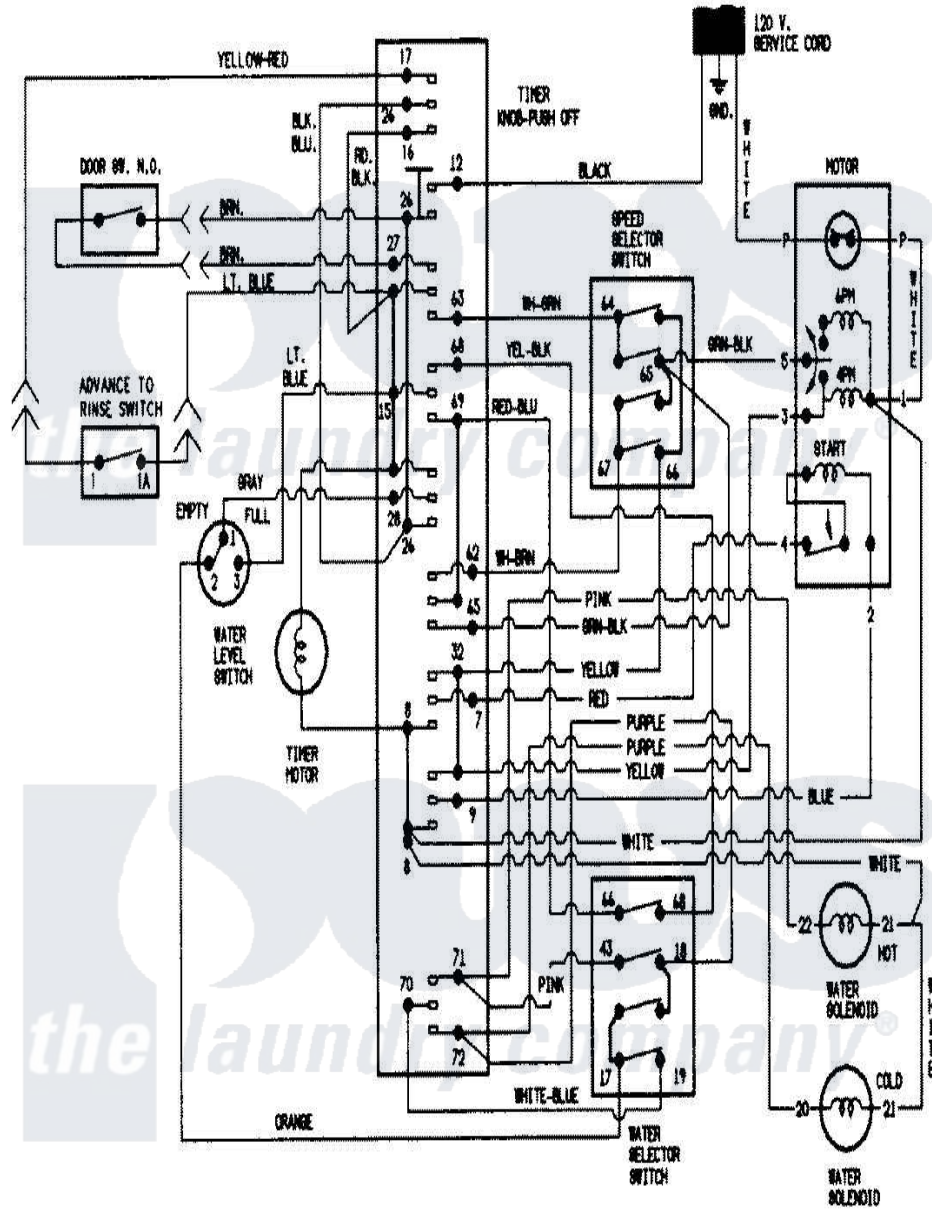

Crosley CW22B8V 08 - WIRING INFORMATION

Crosley Residential Crosley CW22B8V Washer Parts Parts Diagram 08 - WIRING INFORMATION
 Click on the part number to view part

Item	Original Part Number	Replaced By	Status	Part Description
NI	15001908		Not Available	WIRING INFORMATION
"	15001241		Not Available	WIRING INFORMATION