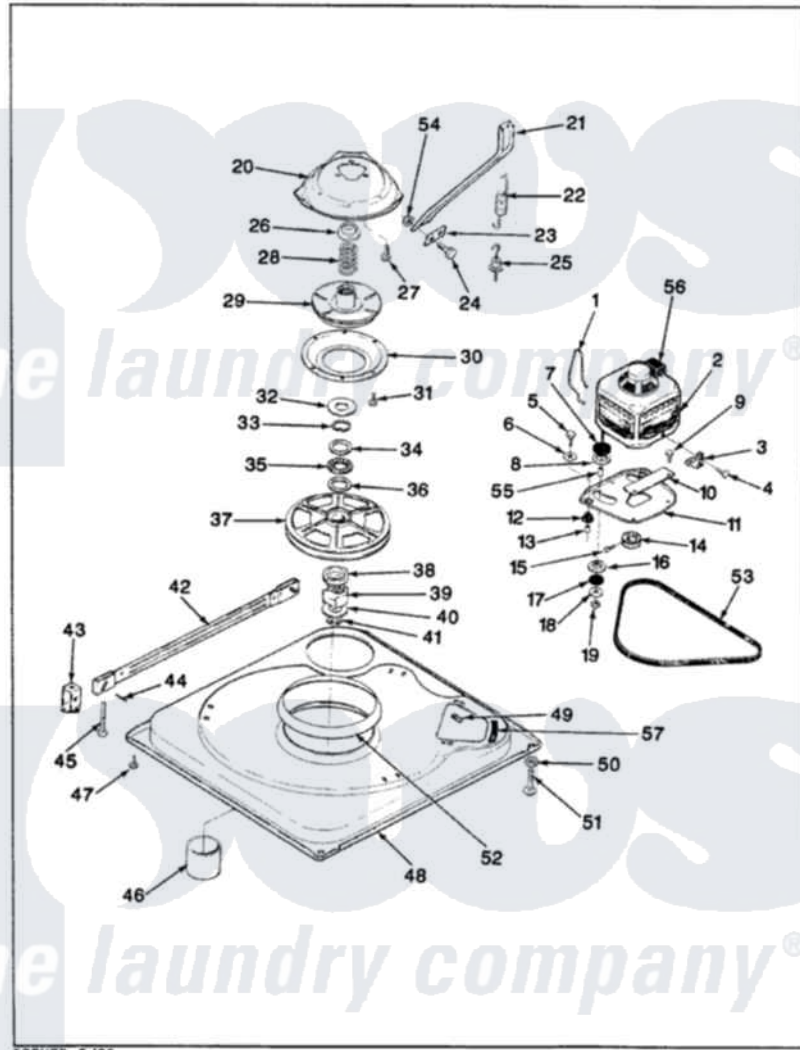

# Crosley CW25P6A 02 - BASE & DRIVE (ORIG. REV A-D)

CROSLEY CW25P6 BASE & DRIVE

ISSUED 9/89

Crosley [Residential Crosley CW25P6A Washer Parts](#) Parts Diagram 02 - BASE & DRIVE (ORIG. REV A-D)  
 Click on the part number to view part

Item	Original Part Number	Replaced By	Status	Part Description
1	<a href="#">35-0235</a>			Spring, Motor Pivot
2	<a href="#">LA-2003</a>			Motor Replacement Kit
"	35-2215	<a href="#">LA-2003</a>		Motor Replacement Kit
3	<a href="#">33-9945</a>			Slide, Foot
4	25-7418	<a href="#">33001178</a>		Back, Tumbler
5	25-7833	<a href="#">21001977</a>		Screw
6	<a href="#">25-7834</a>			Washer, Motor/Base Screw
7	<a href="#">33-9946</a>			Isolator, Motor
8	33-9944	<a href="#">35-3570</a>		Washer, Motor Pivot
9	25-3083	<a href="#">212951</a>		Screw, No.6-32 X 1/4 Inch
10	33-9947		Not Available	DBL.PIVOT SLIDE
11	35-2810	<a href="#">21001783</a>		Plate And Screw Assembly
"	35-2021	<a href="#">21001783</a>		Plate And Screw Assembly
12	33-9941	<a href="#">35-3646</a>		Isolator, Motor Plate
13	<a href="#">25-7831</a>			Spacer, Mounting
14	33-1171	<a href="#">21001833</a>		Pulley, Motor