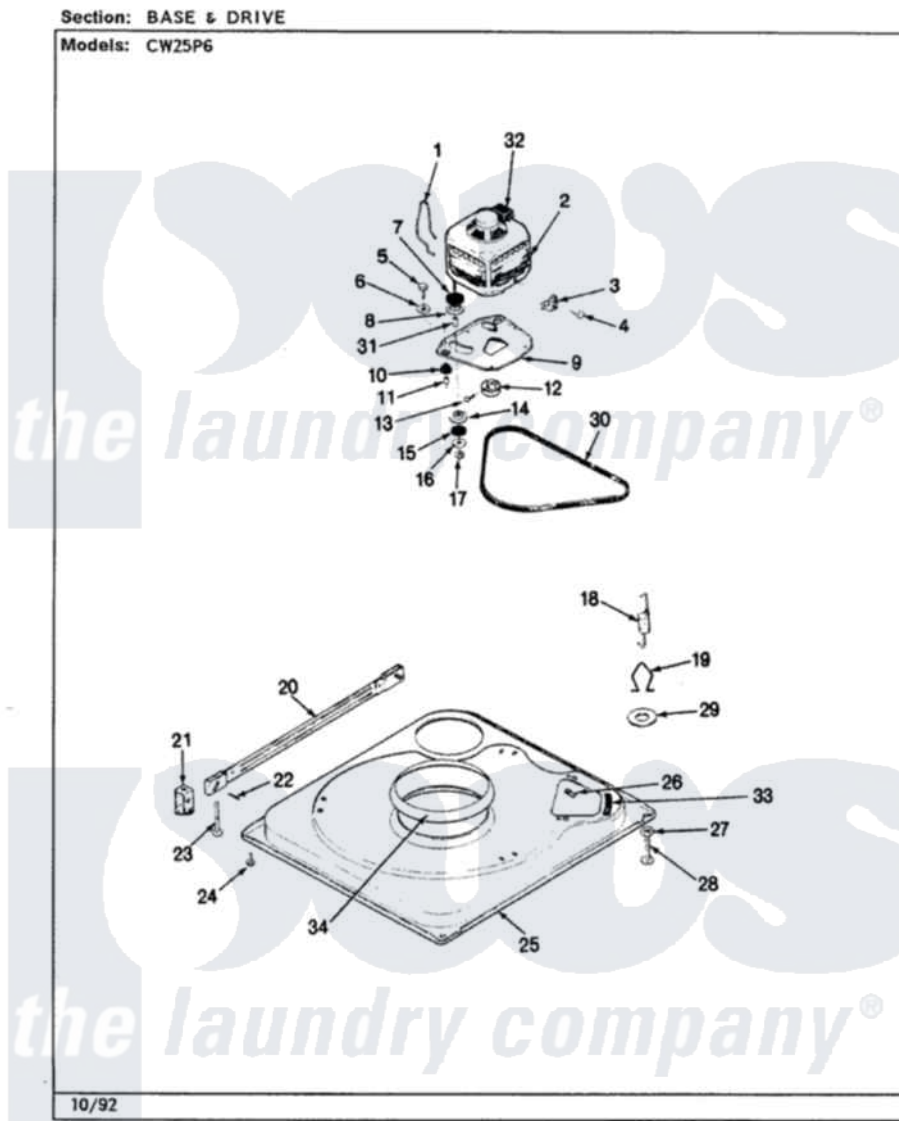

# Crosley CW25P6A 04 - BASE & DRIVE (REV. F-K)

Crosley [Residential Crosley CW25P6A Washer Parts](#) Parts Diagram 04 - BASE & DRIVE (REV. F-K)  
Click on the part number to view part

Item	Original Part Number	Replaced By	Status	Part Description
1	<a href="#">35-0235</a>			Spring, Motor Pivot
2	<a href="#">LA-2003</a>			Motor Replacement Kit
"	35-2215	<a href="#">LA-2003</a>		Motor Replacement Kit
3	<a href="#">33-9945</a>			Slide, Foot
4	25-7418	<a href="#">33001178</a>		Back, Tumbler
5	25-7833	<a href="#">21001977</a>		Screw
6	<a href="#">25-7834</a>			Washer, Motor/Base Screw
7	<a href="#">33-9946</a>			Isolator, Motor
8	33-9944	<a href="#">35-3570</a>		Washer, Motor Pivot
9	35-2810	<a href="#">21001783</a>		Plate And Screw Assembly
10	33-9941	<a href="#">35-3646</a>		Isolator, Motor Plate
11	<a href="#">25-7831</a>			Spacer, Mounting
12	35-2124	<a href="#">W10143344</a>		Pulley
13	<a href="#">25-7117</a>			Set Screw
14	33-9943	<a href="#">35-3571</a>		Slide, Motor Pivot
15	<a href="#">33-9967</a>			Washer, Motor Isolator