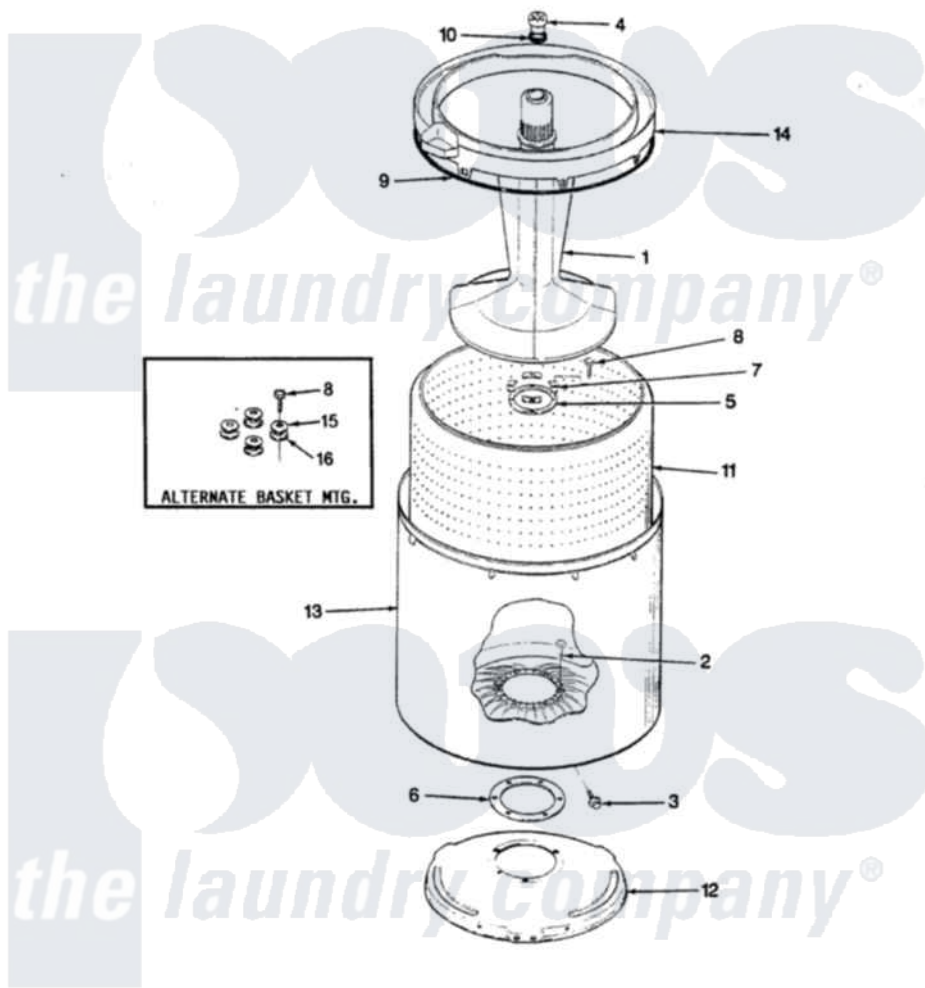

Crosley CW25P6A 13 - TUB PARTS (REV. E)

SECTION: TUB
MODEL: CW25P6

Issue Date: 6/90

Crosley [Residential Crosley CW25P6A Washer Parts](#) Parts Diagram 13 - TUB PARTS (REV. E)
Click on the part number to view part

Item	Original Part Number	Replaced By	Status	Part Description
1	35-2371	33-4352		Agitator
2	35-2062	21001063		Screw, Shoulder
3	25-7914	22002933		Screw
4	33-6241			Cap
5	35-2060			Seal, Tub To Housing
6	35-2061			Gasket, Tub To Housing
7	35-8799		Not Available	REINFORCEMENT PLATE
8	25-7783	4356852		Screw
9	35-2328			Seal, Tub Top
10	25-7330			Rubber Washer
11	35-2381		Not Available	BASKET ASSY-WHITE
12	35-2529		Not Available	TUB SUPPORT
13	35-2038			Tub
14	35-2262		Not Available	SHIELD, TUB TOP
"	35-2034		Not Available	TOP, TUB
15	25-7921		Not Available	STEEL WASHER