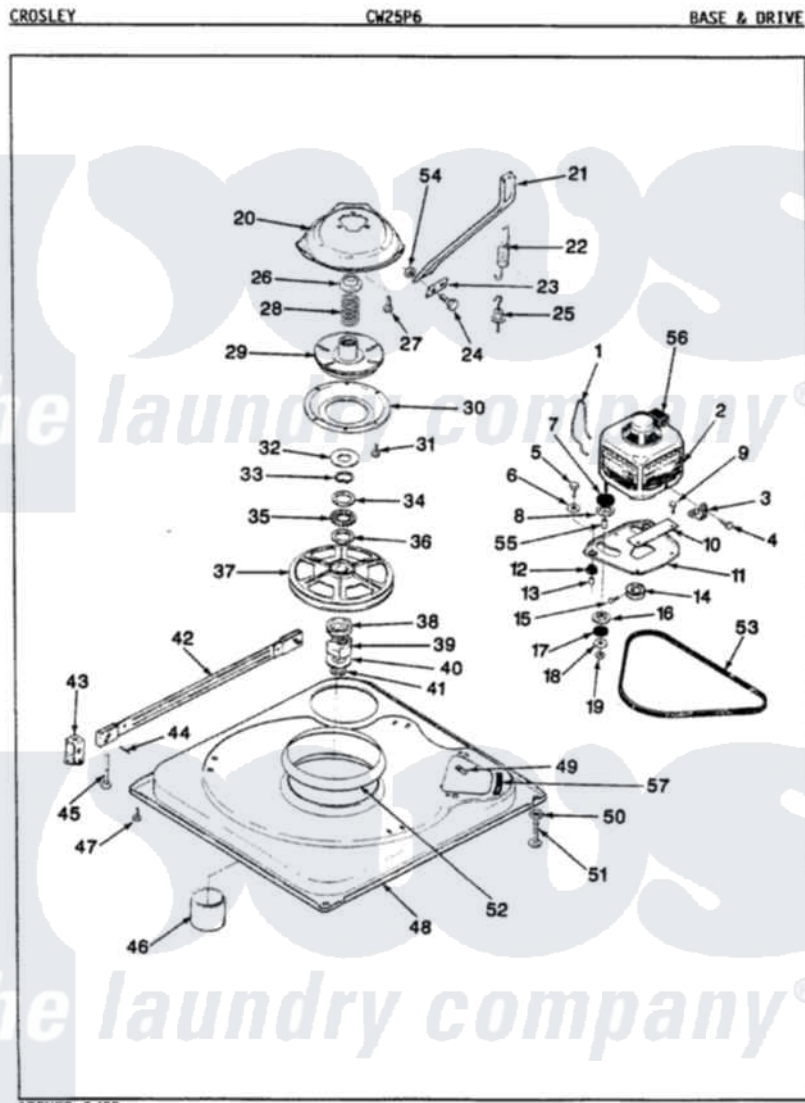

Crosley CW25P6H 03 - BASE & DRIVE (REV. E)

Crosley Residential Crosley CW25P6H Washer Parts Parts Diagram 03 - BASE & DRIVE (REV. E)
 Click on the part number to view part

Item	Original Part Number	Replaced By	Status	Part Description
1	35-0235			Spring, Motor Pivot
2	35-2215	LA-2003		Motor Replacement Kit
"	LA-2003			Motor Replacement Kit
3	33-9945			Slide, Foot
4	25-7418	33001178		Back, Tumbler
5	25-7833	21001977		Screw
6	25-7834			Washer, Motor/Base Screw
7	33-9946			Isolator, Motor
8	33-9944	35-3570		Washer, Motor Pivot
9	25-3083	212951		Screw, No.6-32 X 1/4 Inch
10	33-9947		Not Available	DBL.PIVOT SLIDE
11	35-2810	21001783		Plate And Screw Assembly
12	33-9941	35-3646		Isolator, Motor Plate
13	25-7831			Spacer, Mounting
14	33-1171	21001833		Pulley, Motor
15	25-7117			Set Screw