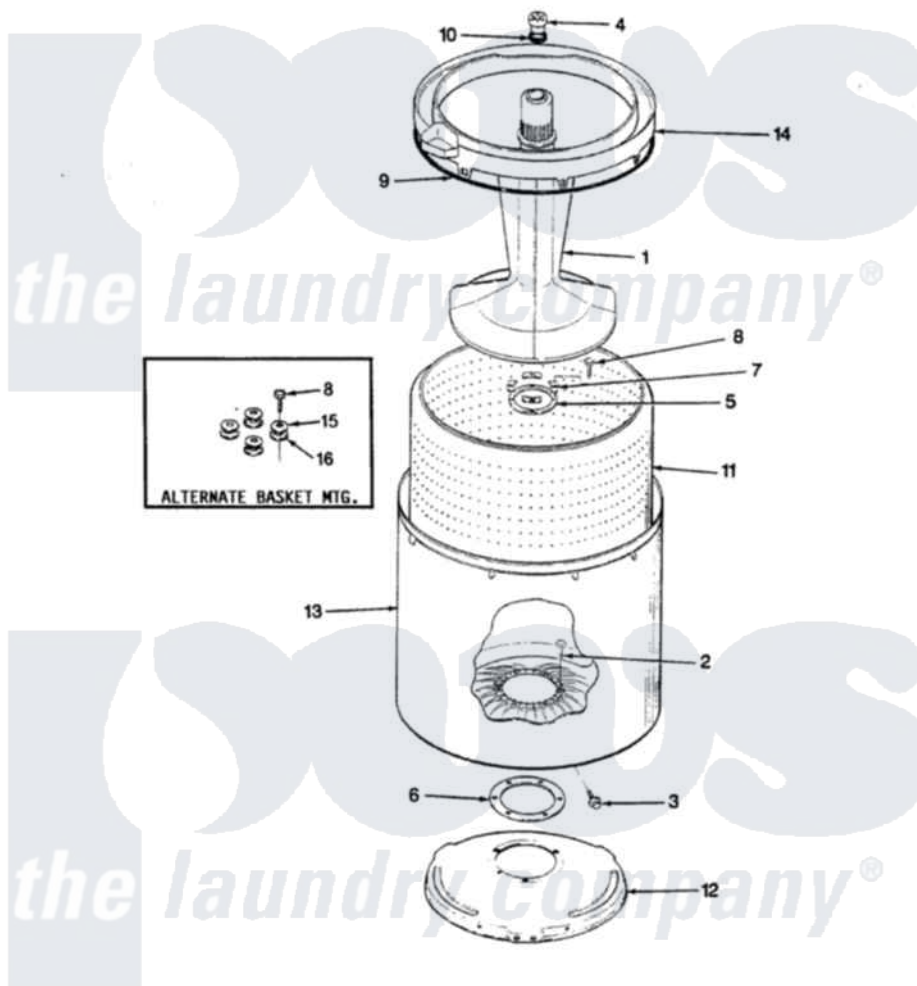

Crosley CW25P6H 13 - TUB PARTS (REV. E)

SECTION: TUB
MODEL: CW25P6

Issue Date: 6/90

Crosley [Residential Crosley CW25P6H Washer Parts](#) Parts Diagram 13 - TUB PARTS (REV. E)
Click on the part number to view part

Item	Original Part Number	Replaced By	Status	Part Description
1	35-2371	33-4352		Agitator
2	35-2062	21001063		Screw, Shoulder
3	25-7914	22002933		Screw
4	33-6241			Cap
5	35-2060			Seal, Tub To Housing
6	35-2061			Gasket, Tub To Housing
7	35-8799		Not Available	REINFORCEMENT PLATE
8	25-7783	4356852		Screw
9	35-2328			Seal, Tub Top
10	25-7330			Rubber Washer
11	35-2381		Not Available	BASKET ASSY-WHITE
12	35-2529		Not Available	TUB SUPPORT
13	35-2038			Tub
14	35-2262		Not Available	SHIELD, TUB TOP
"	35-2034		Not Available	TOP, TUB
15	25-7921		Not Available	STEEL WASHER