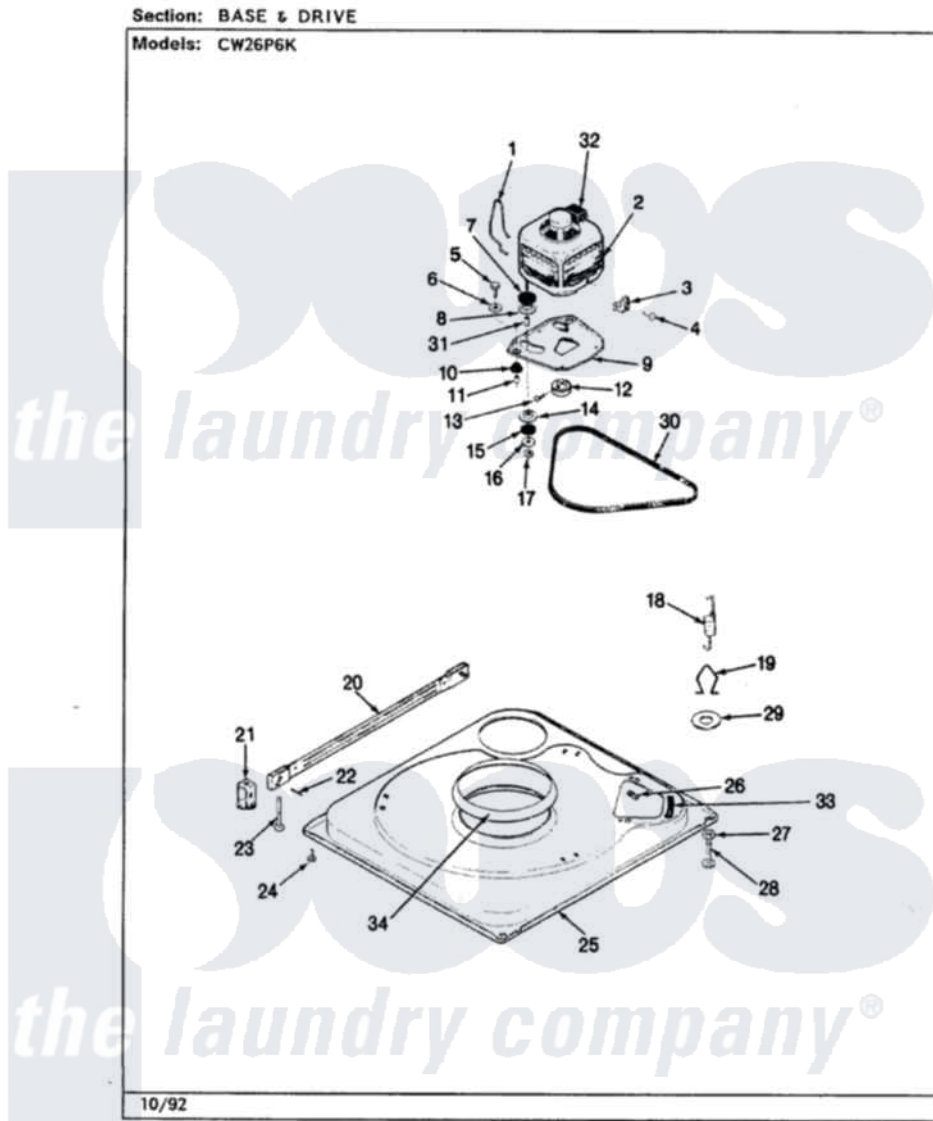

Crosley CW26P6KW 02 - BASE & DRIVE (REV. E-J)

Crosley Residential Crosley CW26P6KW Washer Parts Parts Diagram 02 - BASE & DRIVE (REV. E-J)  
Click on the part number to view part

Item	Original Part Number	Replaced By	Status	Part Description
1	<a href="#">35-0235</a>			Spring, Motor Pivot
2	<a href="#">LA-2003</a>			Motor Replacement Kit
"	35-2215	<a href="#">LA-2003</a>		Motor Replacement Kit
3	<a href="#">33-9945</a>			Slide, Foot
4	25-7418	<a href="#">33001178</a>		Back, Tumbler
5	25-7833	<a href="#">21001977</a>		Screw
6	<a href="#">25-7834</a>			Washer, Motor/Base Screw
7	<a href="#">33-9946</a>			Isolator, Motor
8	33-9944	<a href="#">35-3570</a>		Washer, Motor Pivot
9	35-2810	<a href="#">21001783</a>		Plate And Screw Assembly
10	33-9941	<a href="#">35-3646</a>		Isolator, Motor Plate
11	<a href="#">25-7831</a>			Spacer, Mounting
12	35-2124	<a href="#">W10143344</a>		Pulley
13	<a href="#">25-7117</a>			Set Screw
14	33-9943	<a href="#">35-3571</a>		Slide, Motor Pivot
15	<a href="#">33-9967</a>			Washer, Motor Isolator