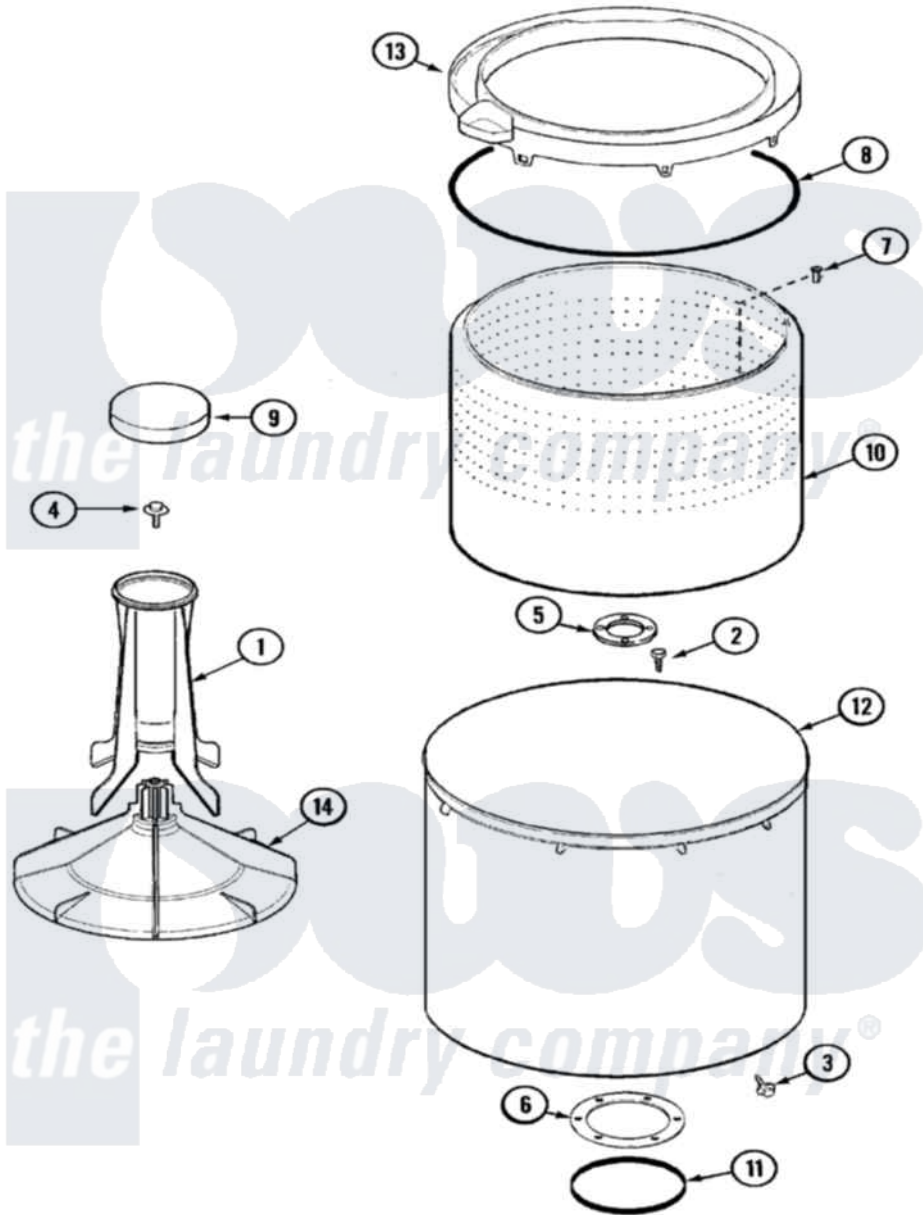

Crosley CW5000A 04 - TUB

Crosley [Residential Crosley CW5000A Washer Parts](#) Parts Diagram 04 - TUB
 Click on the part number to view part

Item	Original Part Number	Replaced By	Status	Part Description
1	21001521			Top, Agitator
2	21001510	22002947		Bolt, Tub
3	25-7953	22002933		Screw
4	25-7948	W10309247		Screw
5	35-3685			Gasket, Basket To Centerpost
6	35-3686			Gasket, Tub To Housing
7	25-7967	3400504		Screw
8	35-2328			Seal, Tub Top
9	21001905			Dispenser, Fabric
10	21001529			Basket Assembly
11	35-2978			Seal, Tub/Housing
12	35-3700			Tub Assembly
13	21001531		Not Available	TOP, TUB (PLASTIC)
14	21001530			Base, Agitator