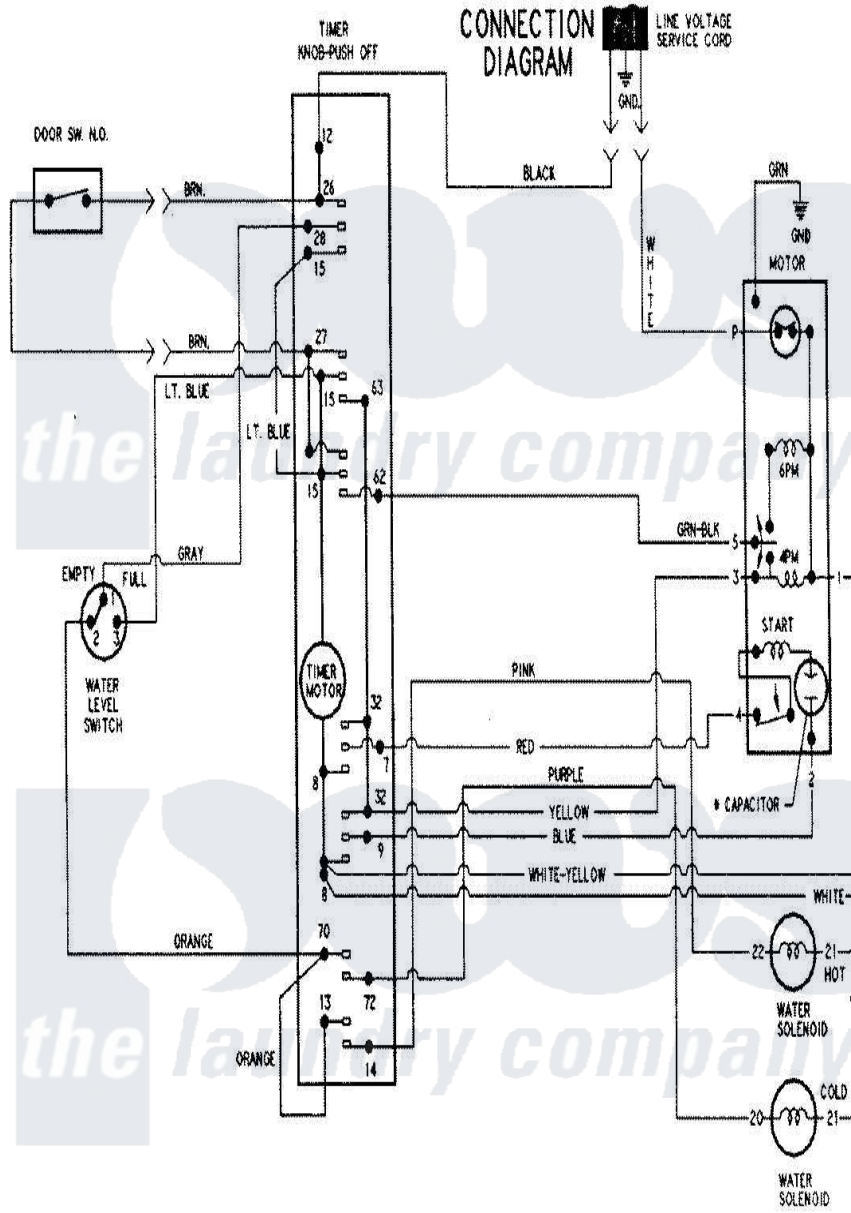

# Crosley CW5000A 05 - WIRING INFORMATION

Crosley Residential Crosley CW5000A Washer Parts Parts Diagram 05 - WIRING INFORMATION  
 Click on the part number to view part

Item	Original Part Number	Replaced By	Status	Part Description
NI	15002614		Not Available	WIRING INFORMATION