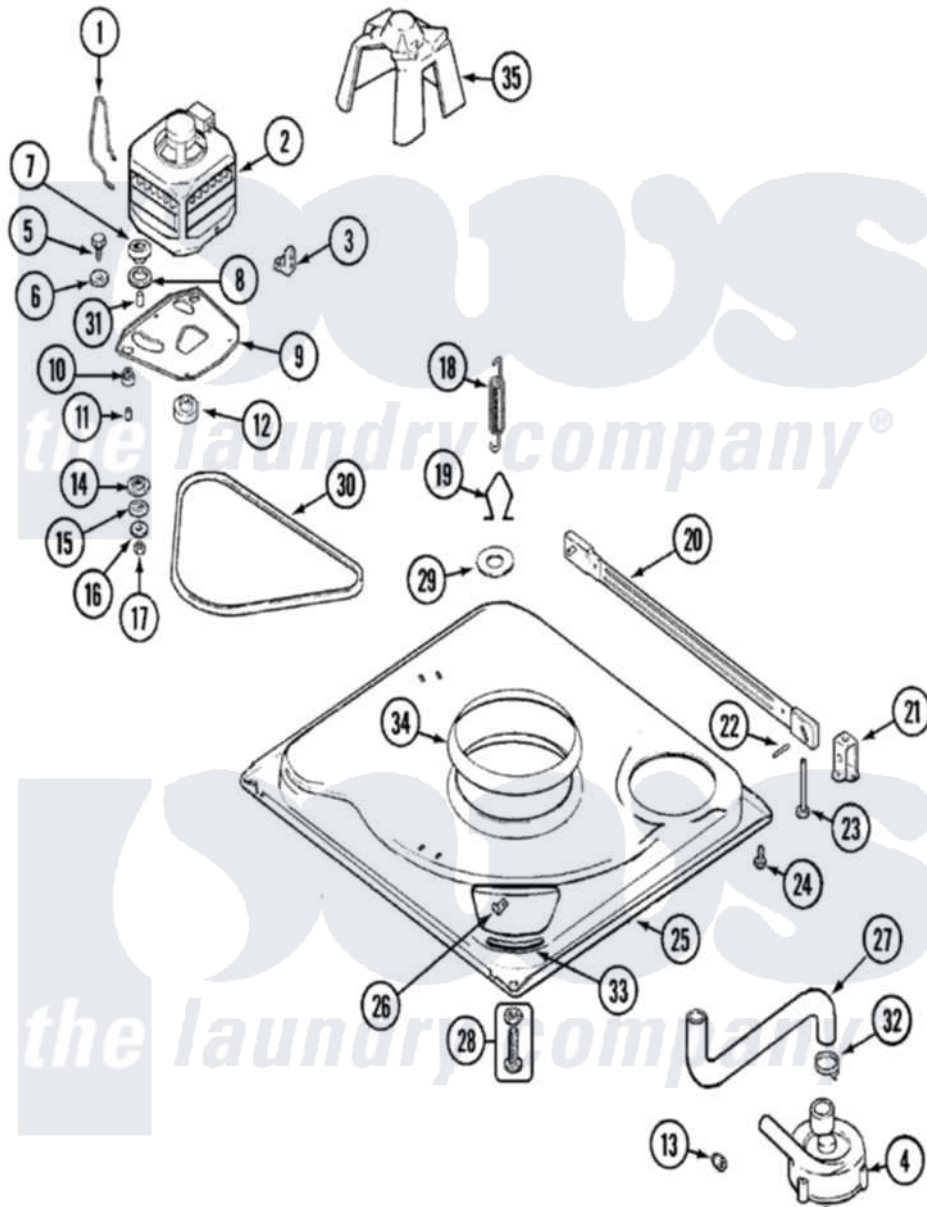

# Crosley CW5000W 01 - BASE

Crosley [Residential Crosley CW5000W Washer Parts](#) Parts Diagram 01 - BASE  
 Click on the part number to view part

Item	Original Part Number	Replaced By	Status	Part Description
1	21001110	<a href="#">22004376</a>		Spring, Motor Pivot
2	21001516	<a href="#">21001950</a>		MoTor, 2SP 1/2hp 120V/60Hz Hi-Tor
3	21001109	<a href="#">21001486</a>		Foot Slide, Isolator
4	35-2099	<a href="#">35-6465</a>		Pump Assem
"	21001873	<a href="#">35-6780</a>		Pump-Water
5	25-7833	<a href="#">21001977</a>		Screw
6	<a href="#">25-7834</a>			Washer, Motor/Base Screw
7	<a href="#">33-9946</a>			Isolator, Motor
8	<a href="#">35-3570</a>			Washer, Motor Pivot
9	21001111	<a href="#">21001783</a>		Plate And Screw Assembly
10	<a href="#">35-3646</a>			Isolator, Motor Plate
11	<a href="#">25-7831</a>			Spacer, Mounting
12	<a href="#">25-7117</a>			Set Screw
"	21001506	<a href="#">21001950</a>		MoTor, 2SP 1/2hp 120V/60Hz Hi-Tor
13	<a href="#">35-2344</a>			Restrictor, Flow