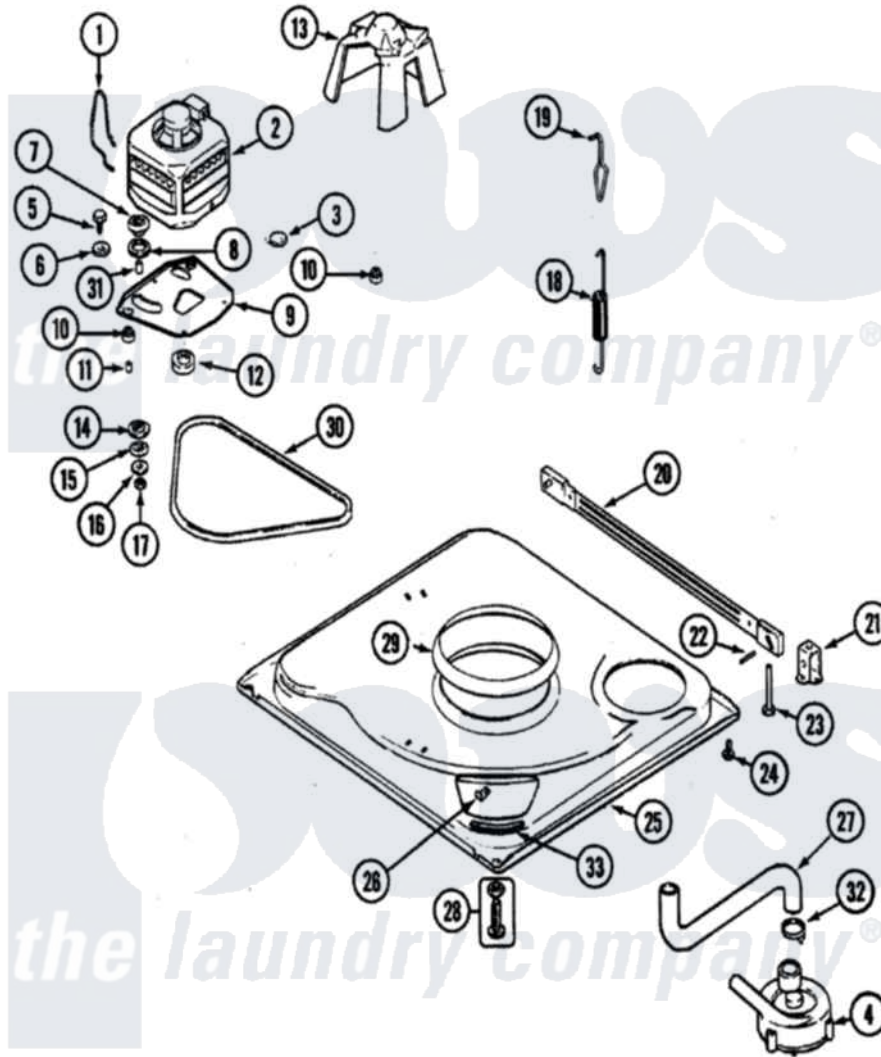

Crosley CW5000W 02 - BASE (CW5000 SERIES 19)

Crosley [Residential Crosley CW5000W Washer Parts](#) Parts Diagram 02 - BASE (CW5000 SERIES 19)

[Click on the part number to view part](#)

Item	Original Part Number	Replaced By	Status	Part Description
1	21001110	22004376		Spring, Motor Pivot
2	21001750	21001950		MoTor, 2SP 1/2hp 120V/60Hz Hi-Tor
3	21001486			Foot Slide, Isolator
4	21001873	35-6780		Pump-Water
5	25-7833	21001977		Screw
6	25-7834			Washer, Motor/Base Screw
7	33-9946			Isolator, Motor
8	35-3570			Washer, Motor Pivot
9	21001783			Plate And Screw Assembly
10	35-3646			Isolator, Motor Plate
11	25-7831			Spacer, Mounting
12	21001506	21001950		MoTor, 2SP 1/2hp 120V/60Hz Hi-Tor
13	22002721			Shield, Motor
14	35-3571			Slide, Motor Pivot
15	33-9967			Washer, Motor Isolator

16	25-7047		Washer, Flat
17	25-7325	Y707702	Locknut
18	12002102	12002773	Spring
19	21001166		Hook, Suspension Spring
20	21001754	21001881	Bar, Stabilizer
21	35-2046		Bracket, Stabilizer
22	35-2052		Pin, Stabilizer
23	35-3020	22004469	Leg And Foot Self Stabalizing
24	25-7828	489483	Screw 10-32 X 1/2
25	21001893	12002701	Base Kit
26	25-7845		Speednut, Motor
27	21001915		Hose, Tub To Pump
28	35-3507	25001119	Foot And Pad Assembly
29	21001161	21002026	Snubber
30	21352320		Belt, Drive
31	25-7830		Spacer
32	25-6068	285655	Clamp, Hose
33	35-2065		Pad, Motor Plate