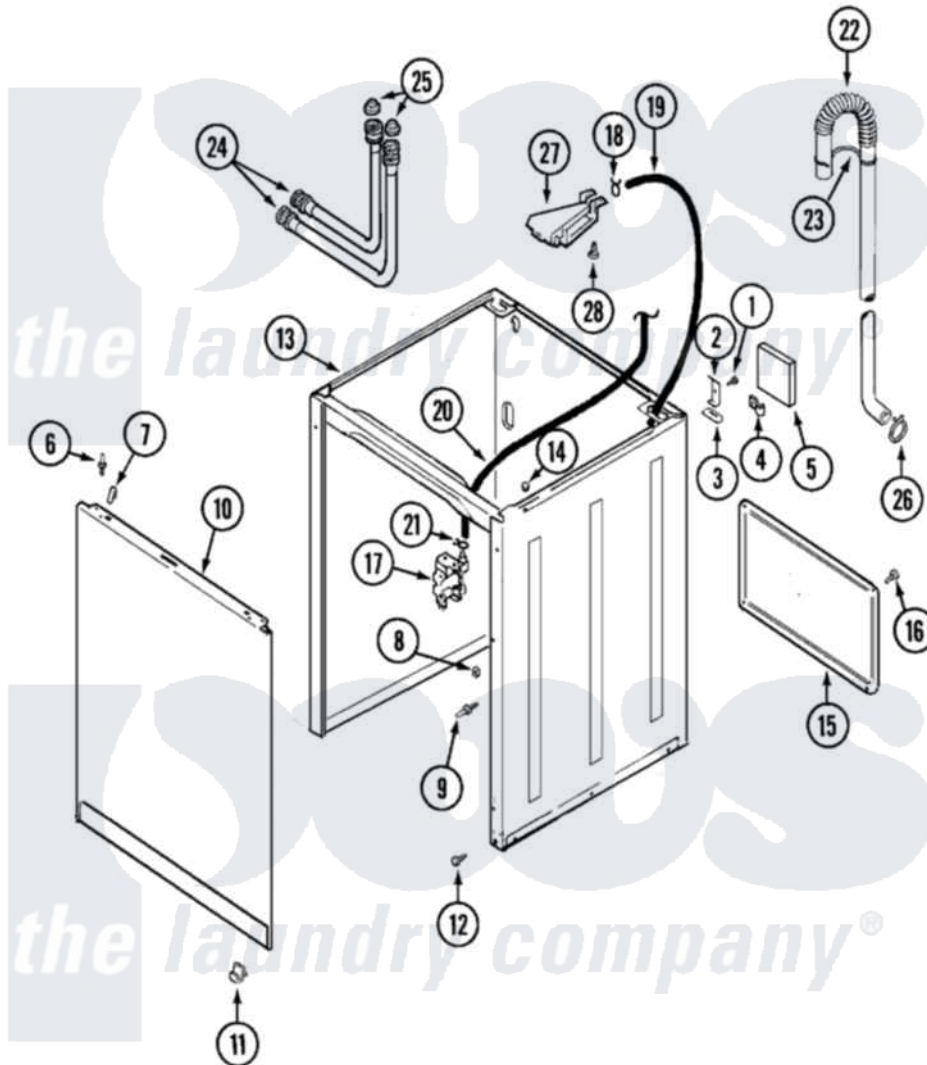

Crosley CW5000W 03 - CABINET

Crosley [Residential Crosley CW5000W Washer Parts](#) Parts Diagram 03 - CABINET
 Click on the part number to view part

Item	Original Part Number	Replaced By	Status	Part Description
1	25-7893			Screw
2	35-2846			Hinge, Cabinet Top
3	35-4128			Pad, Hinge
4	31001320	16515		Clip
5	35-0706		Not Available	PAD, FOAM
6	53-0643			Pin, Locator
7	25-7220			Clip, Cabinet Top
8	Y311426	3400029		Nut, Adapter Plate
9	53-0200			Sleeve, Locator Pin
"	53-0643			Pin, Locator
10	21002011			Pad, Cabinet
"	35-2084			Panel, Front
11	53-0120			Clip, Front Panel
"	25-7732	681414		Screw, 10AB X 1/2
12	35-4129			Bumper, Cabinet
13	12001801	21001871		Cabinet

14	33-2653		Bumper, Cabinet
15	35-2108	21001871	Cabinet
16	25-7732	681414	Screw, 10AB X 1/2
17	35-2374N		Valve, Water
"	21001747	21001932	Valve, Water Inlet
18	25-7867	596669	Clamp, Manifold
19	35-2378	12002749	Hose, Flume Kit
20	21001748		Hose, Pressure Switch
21	25-7796	596669	Clamp, Manifold
22	21001513	21001872	Hose, Drain
23	22002701	22003814	Retainer, Drain Hose
24	35-3400		Inlet Hose Assembly
"	35-3401		Inlet Hose Assembly
25	33-4264N		Strainer And Washer Kit
26	25-7080	285655	Clamp, Hose
27	21001760		Flume Assembly / Water Diverter
28	25-3092	90767	Screw, 8A X 3/8 HeX Washer Head Tapping