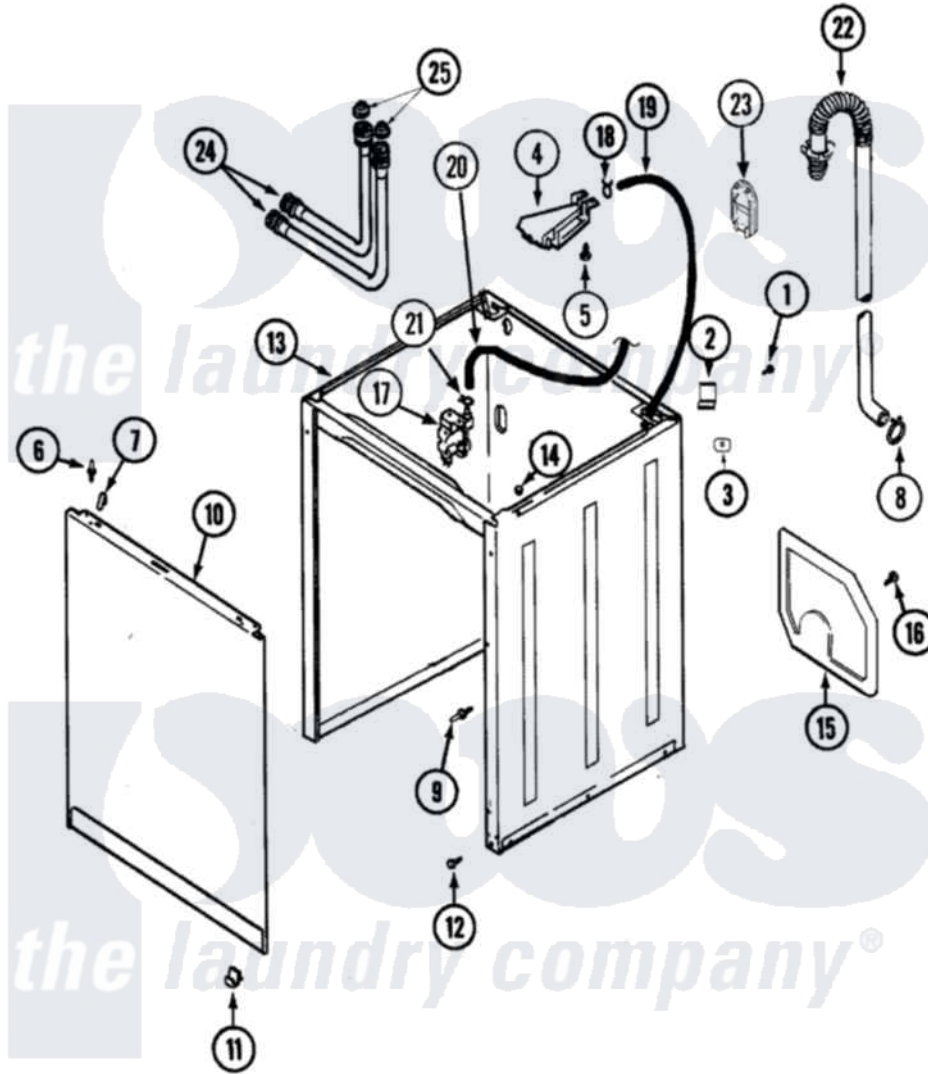

Crosley CW5000W 04 - CABINET (CW5000W SERIES 16)

Crosley [Residential Crosley CW5000W Washer Parts](#) Parts Diagram 04 - CABINET (CW5000W SERIES 16)
 Click on the part number to view part

Item	Original Part Number	Replaced By	Status	Part Description
1	25-7893			Screw
2	35-2846			Hinge, Cabinet Top
3	35-4128			Pad, Hinge
4	21001760			Flume Assembly / Water Diverter
5	25-3092	90767		Screw, 8A X 3/8 HeX Washer Head Tapping
6	25-0224	3400029		Nut, Adapter Plate
"	53-0643			Pin, Locator
"	53-0200			Sleeve, Locator Pin
7	25-7220			Clip, Cabinet Top
8	21001875	285655		Clamp, Hose
9	21001829			Post, Locating
10	35-2084			Panel, Front
"	21001281			Damper, Sound Pad
"	21002011			Pad, Cabinet
11	25-7732	681414		Screw, 10AB X 1/2

"	53-0120		Clip, Front Panel
12	35-4129		Bumper, Cabinet
13	21001871		Cabinet
14	33-2653		Bumper, Cabinet
15	21001876		Shield, Rear
16	25-7732	681414	Screw, 10AB X 1/2
17	21001747	21001932	Valve, Water Inlet
18	25-7867	596669	Clamp, Manifold
19	35-2378	12002749	Hose, Flume Kit
20	21001749	21001748	Hose, Pressure Switch
21	25-7796	596669	Clamp, Manifold
22	21001872		Hose, Drain
23	21001874		Outlet, Drain Hose
24	35-0874	76313	Hosefill
"	33-7891	89503	Hose-Inlet
25	33-4264N		Strainer And Washer Kit