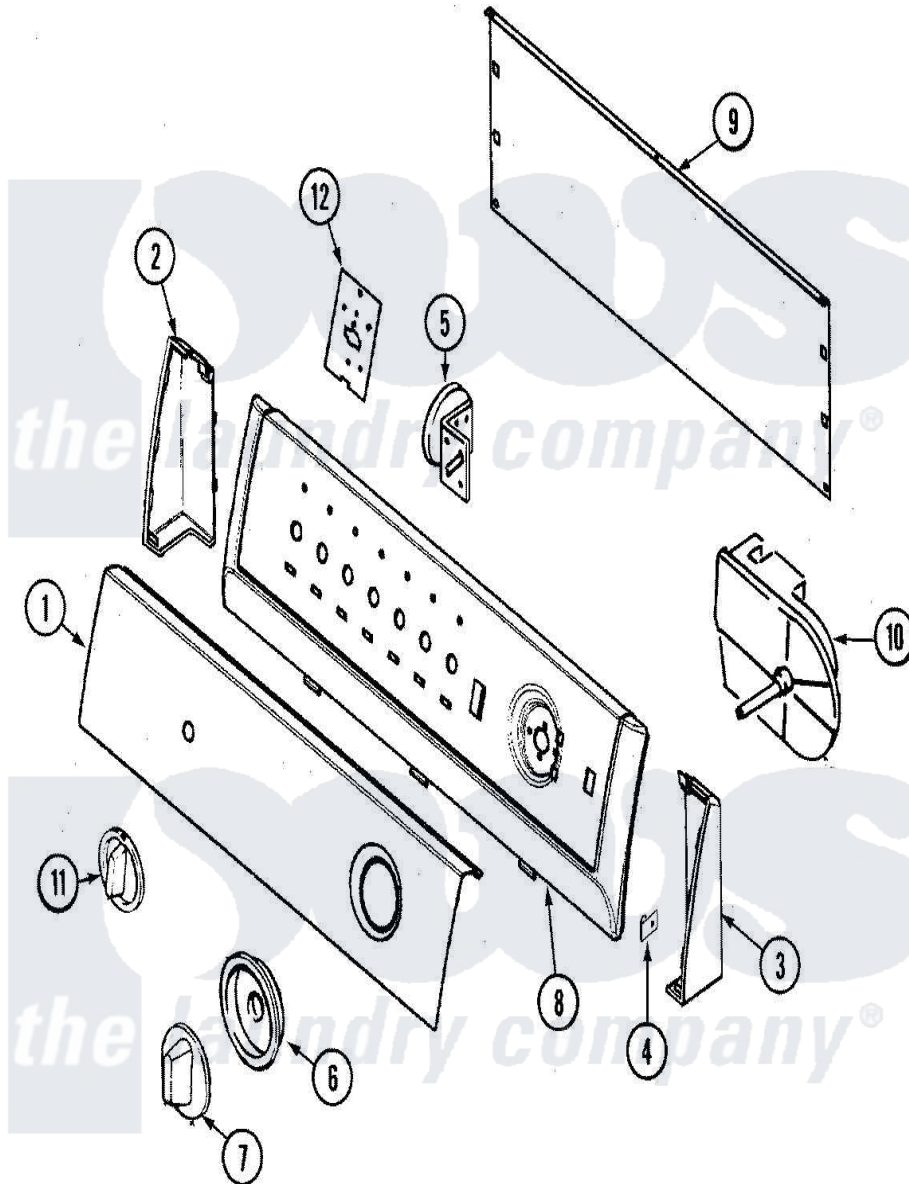

Crosley CW5000W 05 - CONTROL PANEL

Crosley [Residential Crosley CW5000W Washer Parts](#) Parts Diagram 05 - CONTROL PANEL
 Click on the part number to view part

| Item | Original Part Number | Replaced By | Status | Part Description |
|------|--------------------------|-----------------------|--------|---|
| 1 | 21001550 | | | Panel, Control |
| 2 | 25-3092 | 90767 | | Screw, 8A X 3/8 HeX Washer Head Tapping |
| " | 21001546 | | | Endcap, Panel |
| 3 | 21001547 | | | Endcap, Panel |
| " | 25-3092 | 90767 | | Screw, 8A X 3/8 HeX Washer Head Tapping |
| 4 | 25-7851 | | | Speedclip, End Cap To Top |
| 5 | 21001882 | | | Switch, Pressure |
| " | 21001554 | | | Switch, Water Level |
| " | 25-3092 | 90767 | | Screw, 8A X 3/8 HeX Washer Head Tapping |
| 6 | 21001520 | | | Skirt, Timer Knob |
| 7 | 21001526 | | | Knob, Timer |
| 8 | 21001553 | | | Frame |
| 9 | 25-3092 | 90767 | | Screw, 8A X 3/8 HeX Washer Head Tapping |
| " | 25-3457 | | | Screw, Sems |

| | | | |
|----|--------------------------|--------------------------|---|
| " | 25-7853 | 25-7933 | Ring, Retaining |
| " | 21001527 | | Shield, Rear |
| 10 | 25-3092 | 90767 | Screw, 8A X 3/8 HeX Washer Head Tapping |
| " | 21001545 | | Timer |
| 11 | 21001544 | | Knob, Selector |
| 12 | 21001517 | | Shield, Control |
| " | 31001193 | | Pad, Shield |
| " | 53-2504 | 31001193 | Pad, Shield |
| NI | 21001725 | Not Available | MANUAL, USE & CARE (SPAN) |
| " | 21001572 | Not Available | MANUAL, USE & CARE |