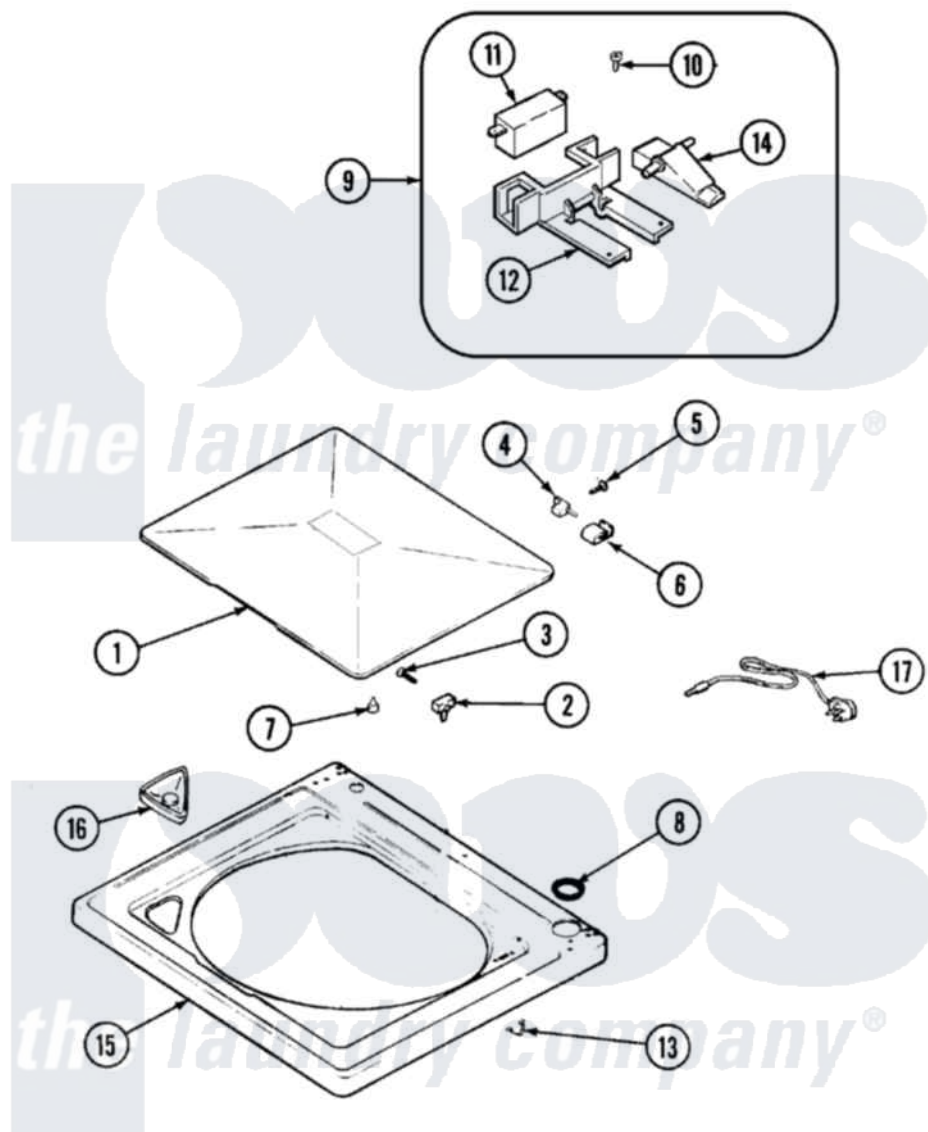

Crosley CW5000W 06 - TOP

Crosley [Residential Crosley CW5000W Washer Parts](#) Parts Diagram 06 - TOP
 Click on the part number to view part

Item	Original Part Number	Replaced By	Status	Part Description
1	35-2026			Lid
2	43-0057			Actuator, Door Switch
3	25-7438			Screw
"	25-7436			Nylite Washer
4	35-2045			Pin, Hinge
5	25-7893			Screw
6	35-2044			Hinge, Lid
7	35-0581			Bumper, Door
8	35-2063			Bushing, Insulator
"	35-2064			Bushing, Insulating
9	21001137	12001187		Kit, Lid Switch Assembly
10	21001136	3400872		Screw, 8-18 X 3/8
11	21001148	12001187		Kit, Lid Switch Assembly
12	21001135			Housing, Lid Switch
13	25-7878			Clip
14	21001134			Lever, Lid Switch

15 [21001602](#)
16 [21001597](#)
17 [21001592](#)

Top, Cabinet
Dispenser, Bleach
Cord, Power