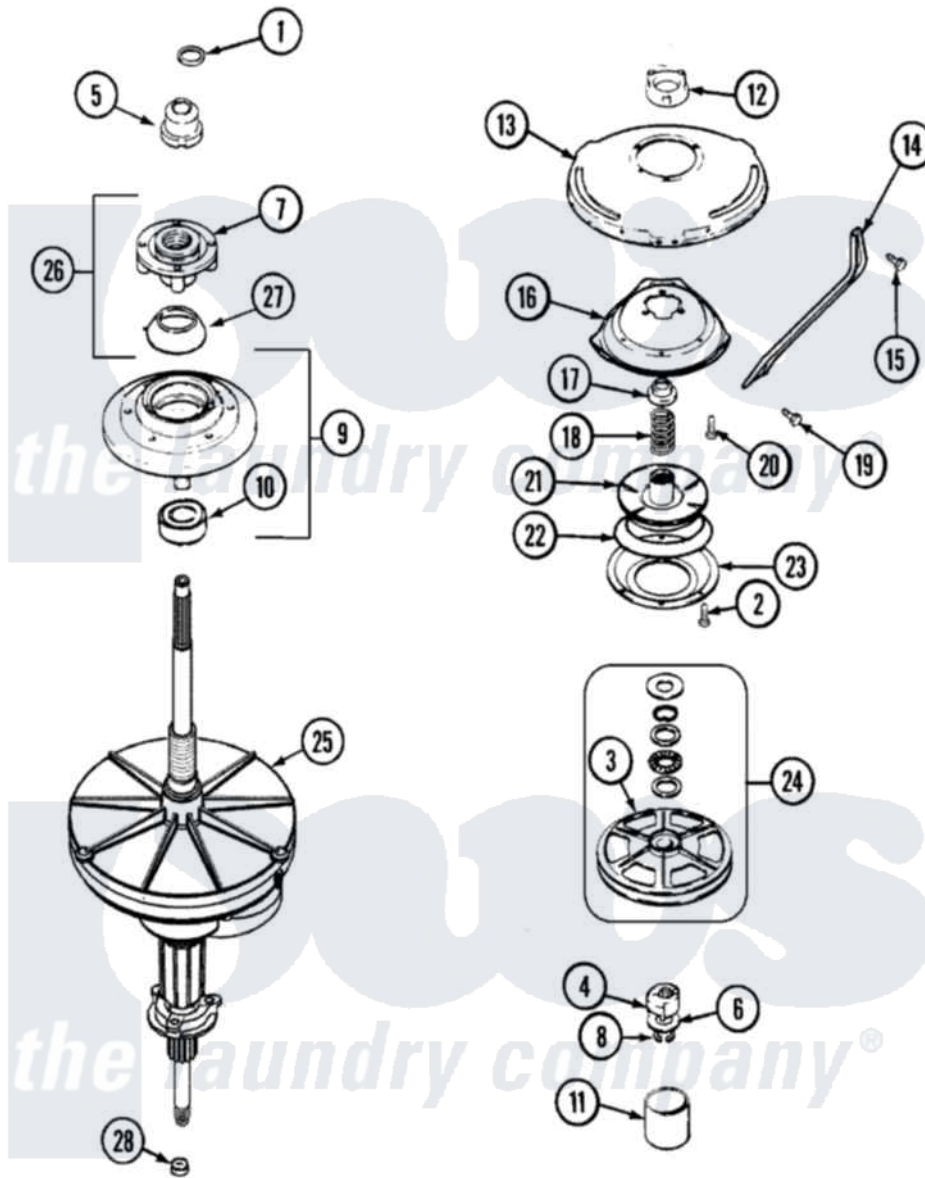

Crosley CW5000W 07 - TRANSMISSION

Crosley [Residential Crosley CW5000W Washer Parts](#) Parts Diagram 07 - TRANSMISSION
 Click on the part number to view part

Item	Original Part Number	Replaced By	Status	Part Description
1	25-7941			"O" Ring, Agr Drive Shaft
2	21001065			Screw, No.10-24 x .50 Hxnibhd
3	35-3829	12002213		Thrust Bearing Kit
"	12001797	12002213		Thrust Bearing Kit
4	LA-2007	12002213		Thrust Bearing Kit
5	21001533	35-5655-1		Seal
6	35-2132			Washer, 1.25ODX.530IDX.032
"	35-2082			Washer, 1.25ODX.530IDX.062
7	21001515	12001598		Tub Seal Assembly--W
8	25-7854			Ring, Retaining
9	21001508	12001561		Bearing And Seal Housing Assembly
10	35-2205			Bearing, Spin
11	35-2007			Cap, Dust
"	W10124350		Not Available	NOT REQUIRED PART OR SEE NOTE KITTED WITH PULLEY ITEM No.3

12	21001511	12001562	Bearing Assembly
13	21001518		Support, Tub
14	21001532		Brace, Tub
15	25-7895	21001858	Screw 5/16-18 x 1/2
16	21001163		Housing, Suspension
17	35-2017		Retainer, Brake Spring
18	31001285	21001910	Spring, Brake
19	25-7930	21001858	Screw 5/16-18 x 1/2
20	21001509		Screw, High Performance Plastic
21	35-2948	35-6714	Brake Roto
22	21001161	21002026	Snubber
23	35-2018	35-6918	Stator, Brake
24	12500036	12002213	Thrust Bearing Kit
25	21001536	35-6615	Ht TranS S
26	12001598		Tub Seal Assembly-W
27	35-2974		Tub Seal/Hub Assembly
28	35-2010	207843	Lip Seal Repair Kit