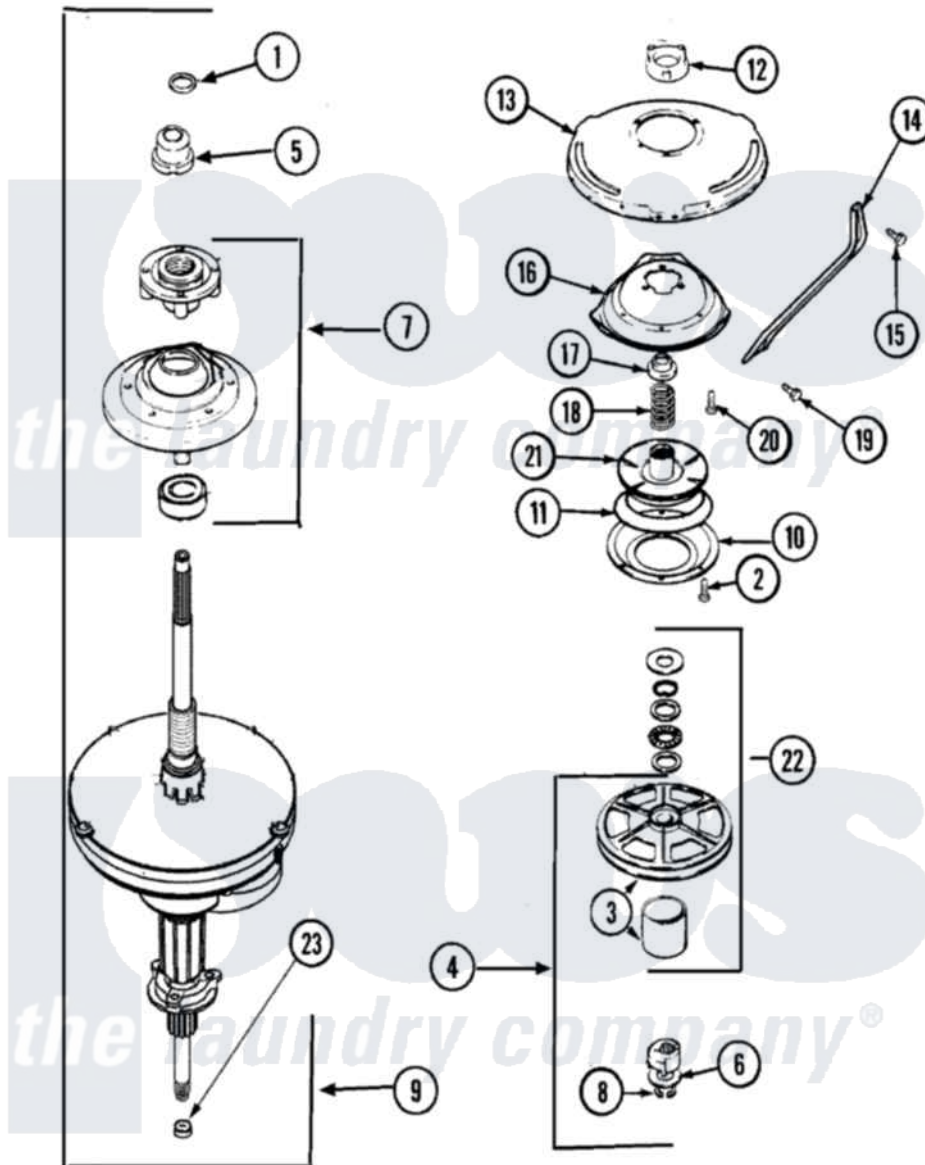

Crosley CW5000W 08 - TRANSMISSION (SERIES 17)

Crosley [Residential Crosley CW5000W Washer Parts](#) Parts Diagram 08 - TRANSMISSION (SERIES 17)
 Click on the part number to view part

Item	Original Part Number	Replaced By	Status	Part Description
1	25-7941			"O" Ring, Agr Drive Shaft
2	21001065			Screw, No.10-24 x .50 Hxnibhd
3	12001797	12002213		Thrust Bearing Kit
4	LA-2007	12002213		Thrust Bearing Kit
5	21001533	35-5655-1		Seal
6	35-2132			Washer, 1.25ODX.530IDX.032
"	35-2082			Washer, 1.25ODX.530IDX.062
7	21001868	W10219156		Tub Seal
8	25-7854			Ring, Retaining
9	21001867	35-6615		Ht TranS S
10	35-2018	35-6918		Stator, Brake
11	21001161	21002026		Snubber
12	21001511	12001562		Bearing Assembly
"	35-2205			Bearing, Spin
13	21001518			Support, Tub
14	21001532			Brace, Tub

15	21001858		Screw 5/16-18 x 1/2
16	21001163		Housing, Suspension
17	35-2017		Retainer, Brake Spring
18	21001647	21001910	Spring, Brake
19	25-7930	21001858	Screw 5/16-18 x 1/2
20	21001509		Screw, High Performance Plastic
21	35-2948	35-6714	Brake Roto
22	12500036	12002213	Thrust Bearing Kit
23	35-2010	207843	Lip Seal Repair Kit