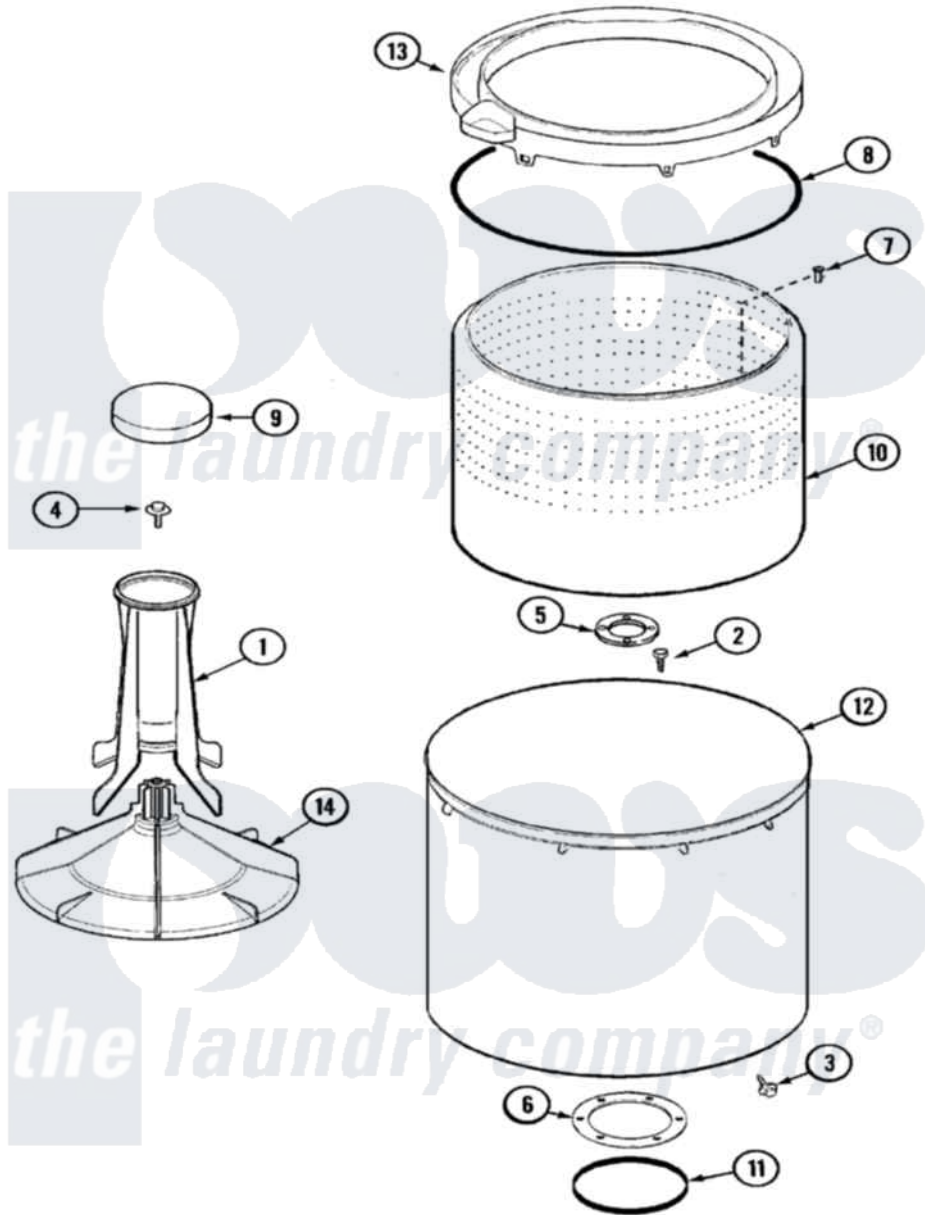

# Crosley CW5000W 09 - TUB

Crosley [Residential Crosley CW5000W Washer Parts](#) Parts Diagram 09 - TUB  
 Click on the part number to view part

Item	Original Part Number	Replaced By	Status	Part Description
1	<a href="#">21001521</a>			Top, Agitator
2	21001510	<a href="#">22002947</a>		Bolt, Tub
3	25-7953	<a href="#">22002933</a>		Screw
4	25-7948	<a href="#">W10309247</a>		Screw
5	<a href="#">35-3685</a>			Gasket, Basket To Centerpost
6	<a href="#">35-3686</a>			Gasket, Tub To Housing
7	25-7967	<a href="#">3400504</a>		Screw
8	<a href="#">35-2328</a>			Seal, Tub Top
9	<a href="#">21001905</a>			Dispenser, Fabric
10	<a href="#">21001529</a>			Basket Assembly
11	<a href="#">35-2978</a>			Seal, Tub/Housing
12	<a href="#">35-3700</a>			Tub Assembly
13	21001531		Not Available	TOP, TUB (PLASTIC)
14	<a href="#">21001530</a>			Base, Agitator