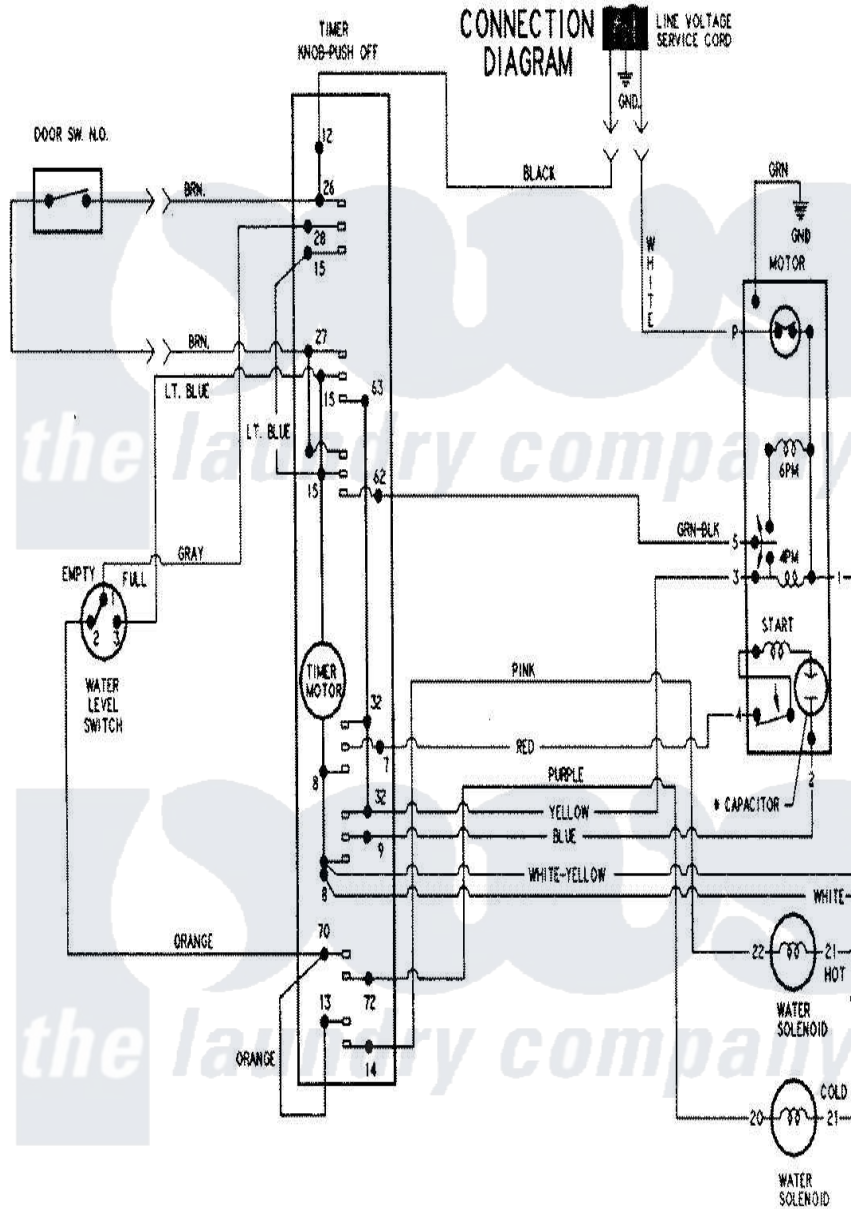

Crosley CW5000W 10 - WIRING INFORMATION

Crosley [Residential Crosley CW5000W Washer Parts](#) Parts Diagram 10 - WIRING INFORMATION
 Click on the part number to view part

Item	Original Part Number	Replaced By	Status	Part Description
NI	15002614		Not Available	WIRING INFORMATION