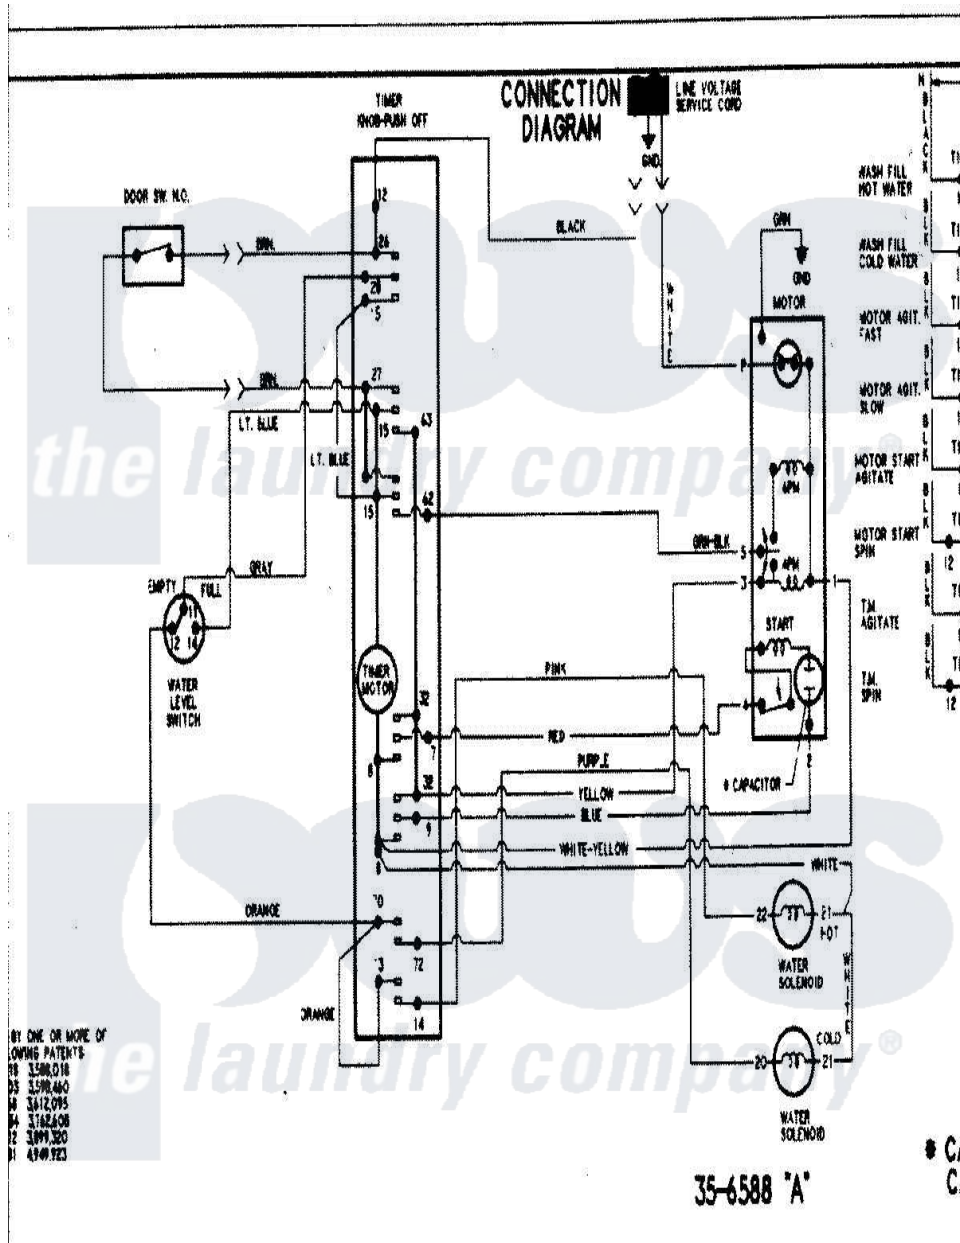

Crosley CW5000W 11 - WIRING INFORMATION (SERIES 20)

Crosley Residential Crosley CW5000W Washer Parts Diagram 11 - WIRING INFORMATION (SERIES 20)
 Click on the part number to view part

Item	Original Part Number	Replaced By	Status	Part Description
NI	15003219		Not Available	WIRING INFORMATION