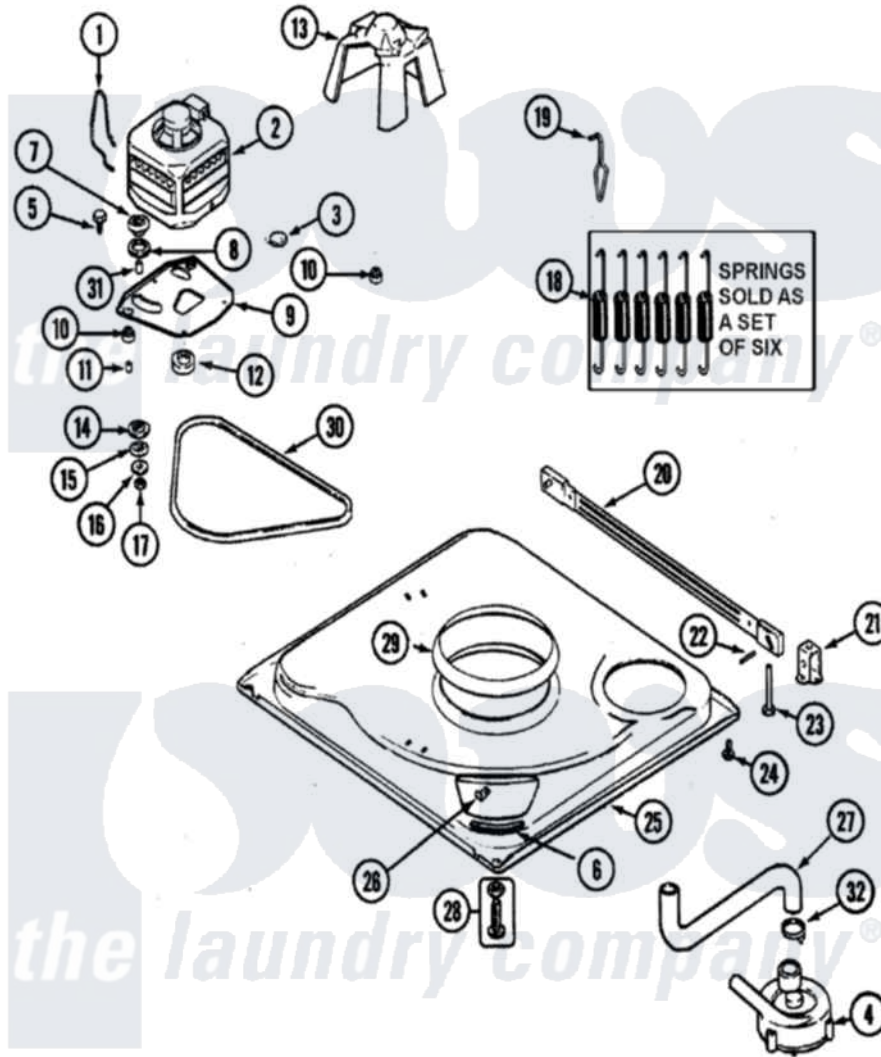

# Crosley CW5500W 01 - BASE

Crosley [Residential Crosley CW5500W Washer Parts](#) Parts Diagram 01 - BASE  
 Click on the part number to view part

Item	Original Part Number	Replaced By	Status	Part Description
1	21001110	<a href="#">22004376</a>		Spring, Motor Pivot
2	<a href="#">21001950</a>			MoTor, 2SP 1/2hp 120V/60Hz Hi-Tor
3	<a href="#">21001486</a>			Foot Slide, Isolator
4	21001873	<a href="#">35-6780</a>		Pump-Water
"	21002219	<a href="#">35-6780</a>		Pump-Water
5	<a href="#">21001977</a>			Screw
6	<a href="#">35-2065</a>			Pad, Motor Plate
7	<a href="#">33-9946</a>			Isolator, Motor
8	<a href="#">35-3570</a>			Washer, Motor Pivot
9	<a href="#">21001783</a>			Plate And Screw Assembly
10	<a href="#">35-3646</a>			Isolator, Motor Plate
11	<a href="#">25-7831</a>			Spacer, Mounting
12	21001506	<a href="#">21001950</a>		MoTor, 2SP 1/2hp 120V/60Hz Hi-Tor
"	22004297	<a href="#">21001950</a>		MoTor, 2SP 1/2hp 120V/60Hz Hi-Tor