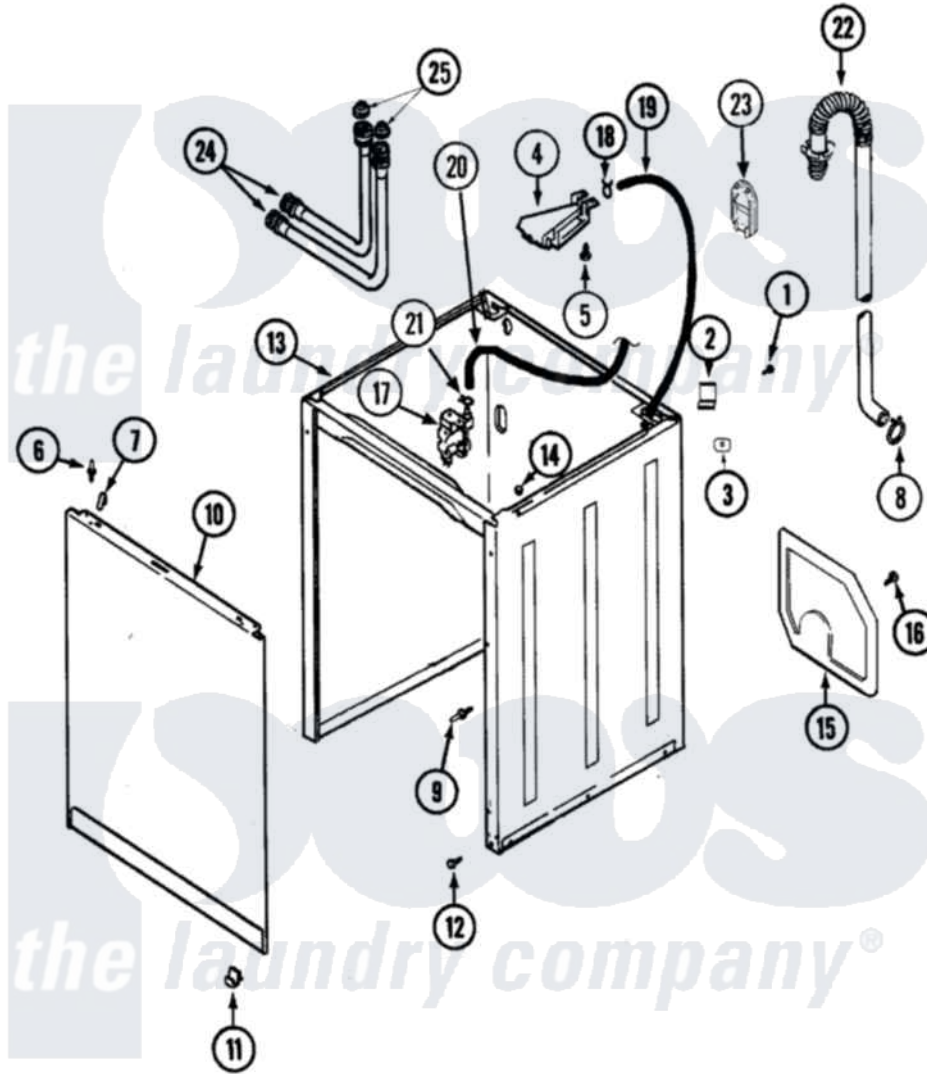

Crosley CW5500W 02 - CABINET

Crosley [Residential Crosley CW5500W Washer Parts](#) Parts Diagram 02 - CABINET
 Click on the part number to view part

Item	Original Part Number	Replaced By	Status	Part Description
1	25-7893			Screw
2	35-2846			Hinge, Cabinet Top
3	35-4128			Pad, Hinge
4	12002749			Hose, Flume Kit
"	21001760			Flume Assembly / Water Diverter
5	25-3092	90767		Screw, 8A X 3/8 HeX Washer Head Tapping
6	53-0643			Pin, Locator
"	53-0200			Sleeve, Locator Pin
"	25-0224	3400029		Nut, Adapter Plate
7	25-7220			Clip, Cabinet Top
8	21001875	285655		Clamp, Hose
9	21001829			Post, Locating
10	35-2084			Panel, Front
11	25-7732	681414		Screw, 10AB X 1/2
"	53-0120			Clip, Front Panel

12	35-4129		Bumper, Cabinet
13	21001871		Cabinet
14	33-2653		Bumper, Cabinet
15	21001876		Shield, Rear
16	25-7732	681414	Screw, 10AB X 1/2
17	21001932		Valve, Water Inlet
18	25-7867	596669	Clamp, Manifold
19	35-2378	12002749	Hose, Flume Kit
"	12002749		Hose, Flume Kit
20	21001748		Hose, Pressure Switch
21	25-7796	596669	Clamp, Manifold
22	21001872		Hose, Drain
23	21001874		Outlet, Drain Hose
24	33-7891	89503	Hose-Inlet
"	35-0874	76313	Hosefill
25	33-4264N		Strainer And Washer Kit